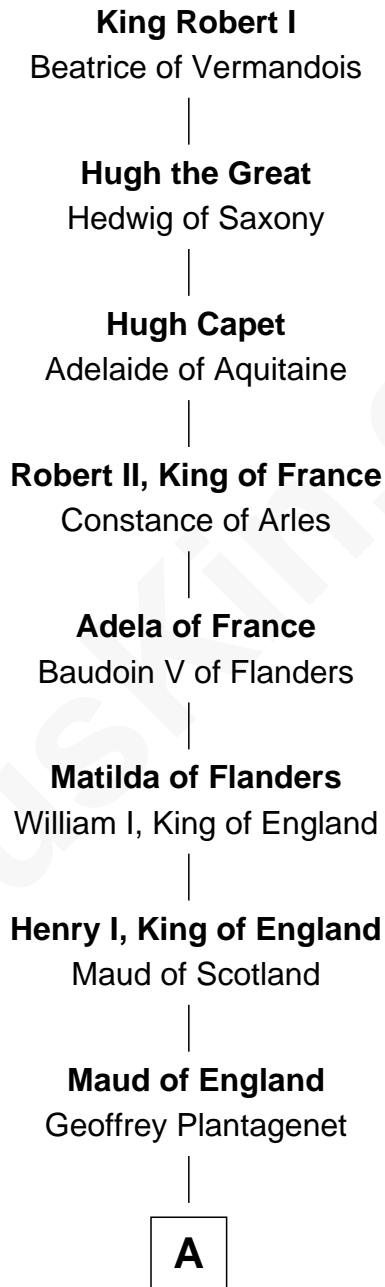

FamousKin.com Relationship Chart of

John Ritter

TV and Movie Actor

31st Great-grandson of

King Robert I

King of France

A

Henry II, King of England

Eleanor of Aquitaine

John, King of England

Isabelle of Angoulême

Richard Plantagenet

Sir Richard of Cornwall

Joan - - - - -

Joan of Cornwall

Sir John Howard

Sir John Howard

Alice de Bois

Sir Robert Howard

Margaret de Scales

Sir John Howard

Alice Tendring

Henry Howard

Mary Hussey