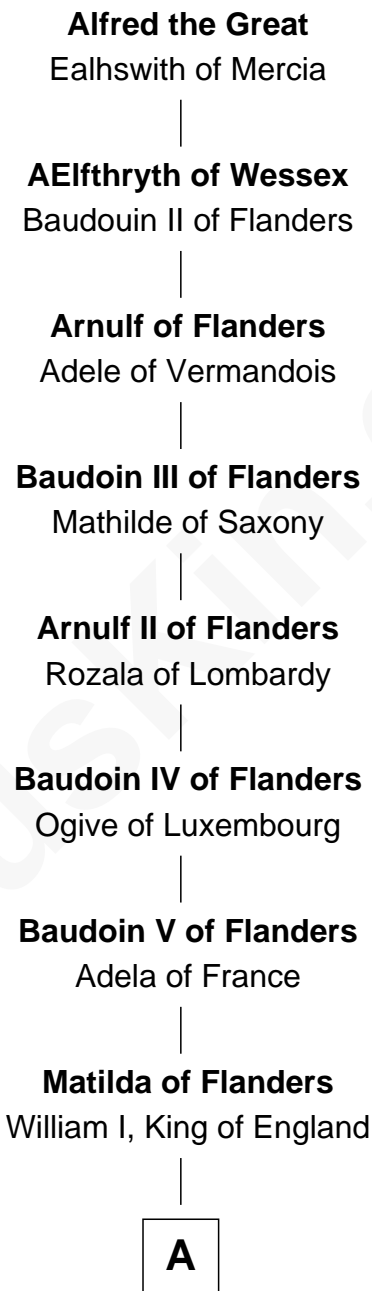

FamousKin.com Relationship Chart of

John Ritter

TV and Movie Actor

33rd Great-grandson of

Alfred the Great

King of the Anglo-Saxons

A

Henry I, King of England

Maud of Scotland

Maud of England

Geoffrey Plantagenet

Henry II, King of England

Eleanor of Aquitaine

John, King of England

Isabelle of Angoulême

Richard Plantagenet

Sir Richard of Cornwall

Joan -----

Joan of Cornwall

Sir John Howard

Sir John Howard

Alice de Bois

Sir Robert Howard

Margaret de Scales