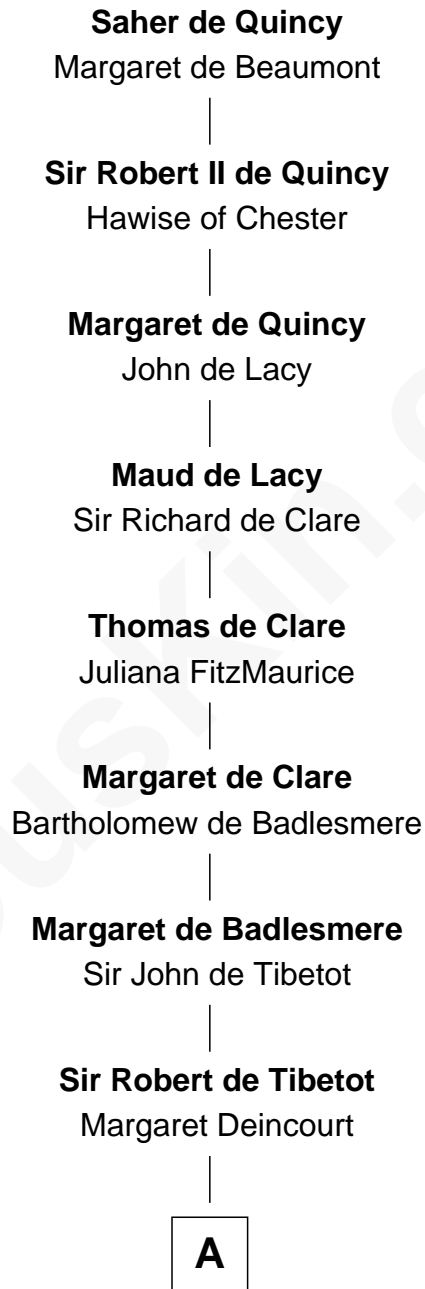

FamousKin.com Relationship Chart of

John Ritter

TV and Movie Actor

24th Great-grandson of

Saher de Quincy

Magna Carta Surety

A

Elizabeth de Tibetot
Sir Philip le Despencer

Margery Despencer
Sir Roger Wentworth

Henry Wentworth
Elizabeth Howard

Margery Wentworth
Sir William Waldegrave

George Waldegrave
Anne Drury

Phyllis Waldegrave
Thomas Higham

Bridget Higham
Thomas Burrough

Rev. George Burrough
Frances Sparrow

Jabez Fox

Mary Strobridge

Thomas Fox

Chloe Bradley

Pliny Lothrop Fox

Laura Utley Riddle

William P. L. Fox

Harriett Lucina Tilton