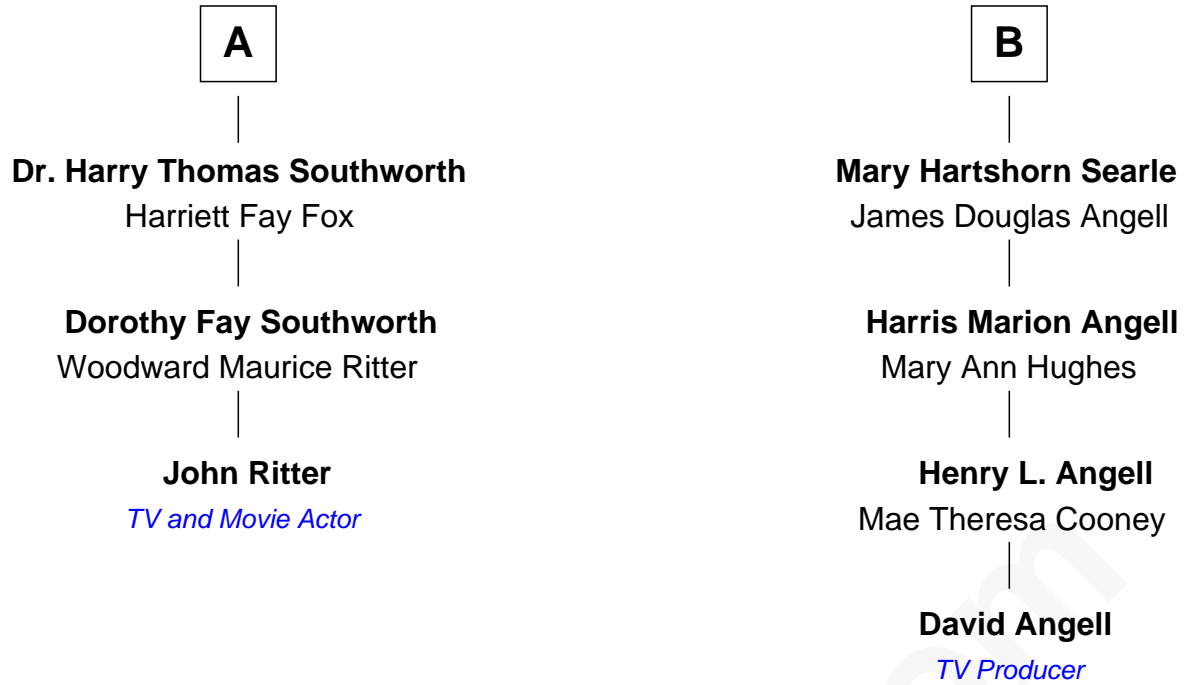

# FamousKin.com Relationship Chart of

**John Ritter**

*TV and Movie Actor*

9th cousin 1 time removed of

**David Angell**

*TV Producer - 9/11 Victim*

David Angell photo by [Nightscream](#)