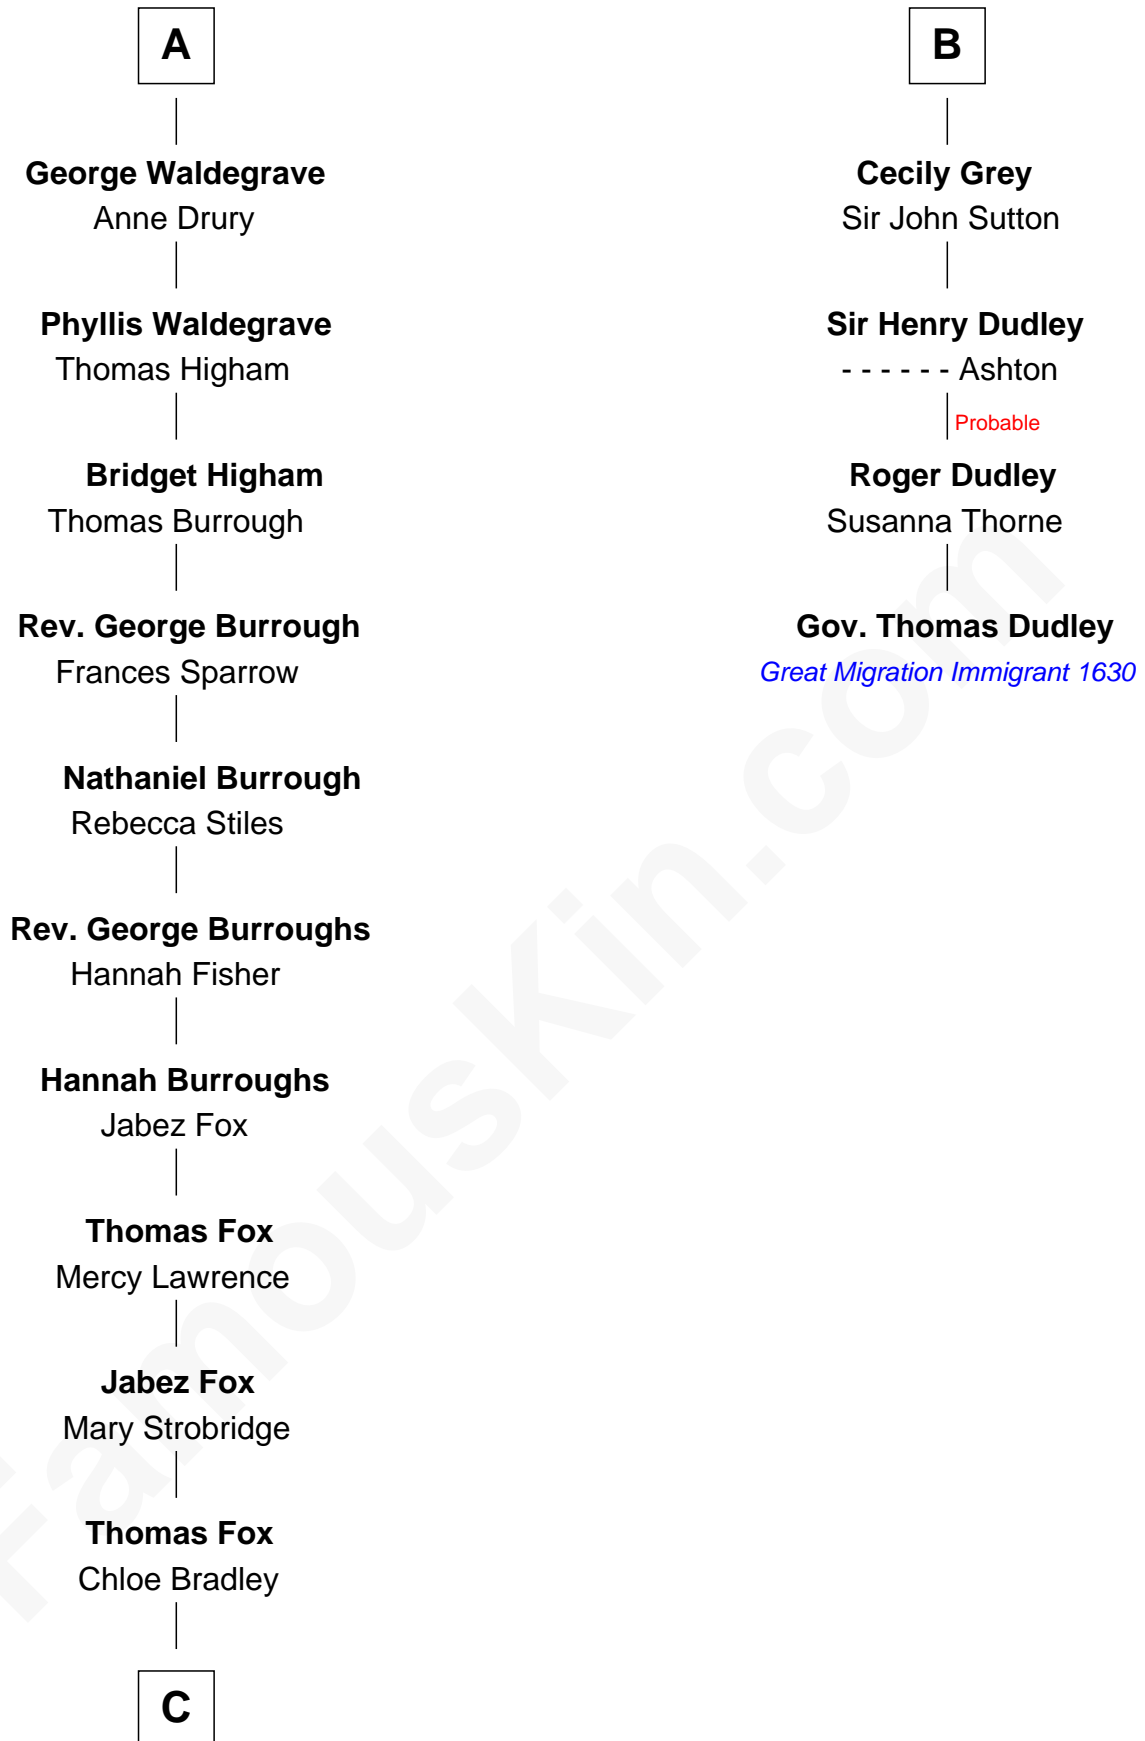

# FamousKin.com Relationship Chart of

**John Ritter**

*TV and Movie Actor*

10th cousin 11 times removed of

**Gov. Thomas Dudley**

*(1576 - 1653) Great Migration Immigrant 1630*

**William de Ros**  
Maude de Vaux

**C**

—  
**Pliny Lothrop Fox**

Laura Utley Riddle

—  
**William P. L. Fox**

Harriett Lucina Tilton

—  
**Harriett Fay Fox**

Dr. Harry Thomas Southworth

—  
**Dorothy Fay Southworth**