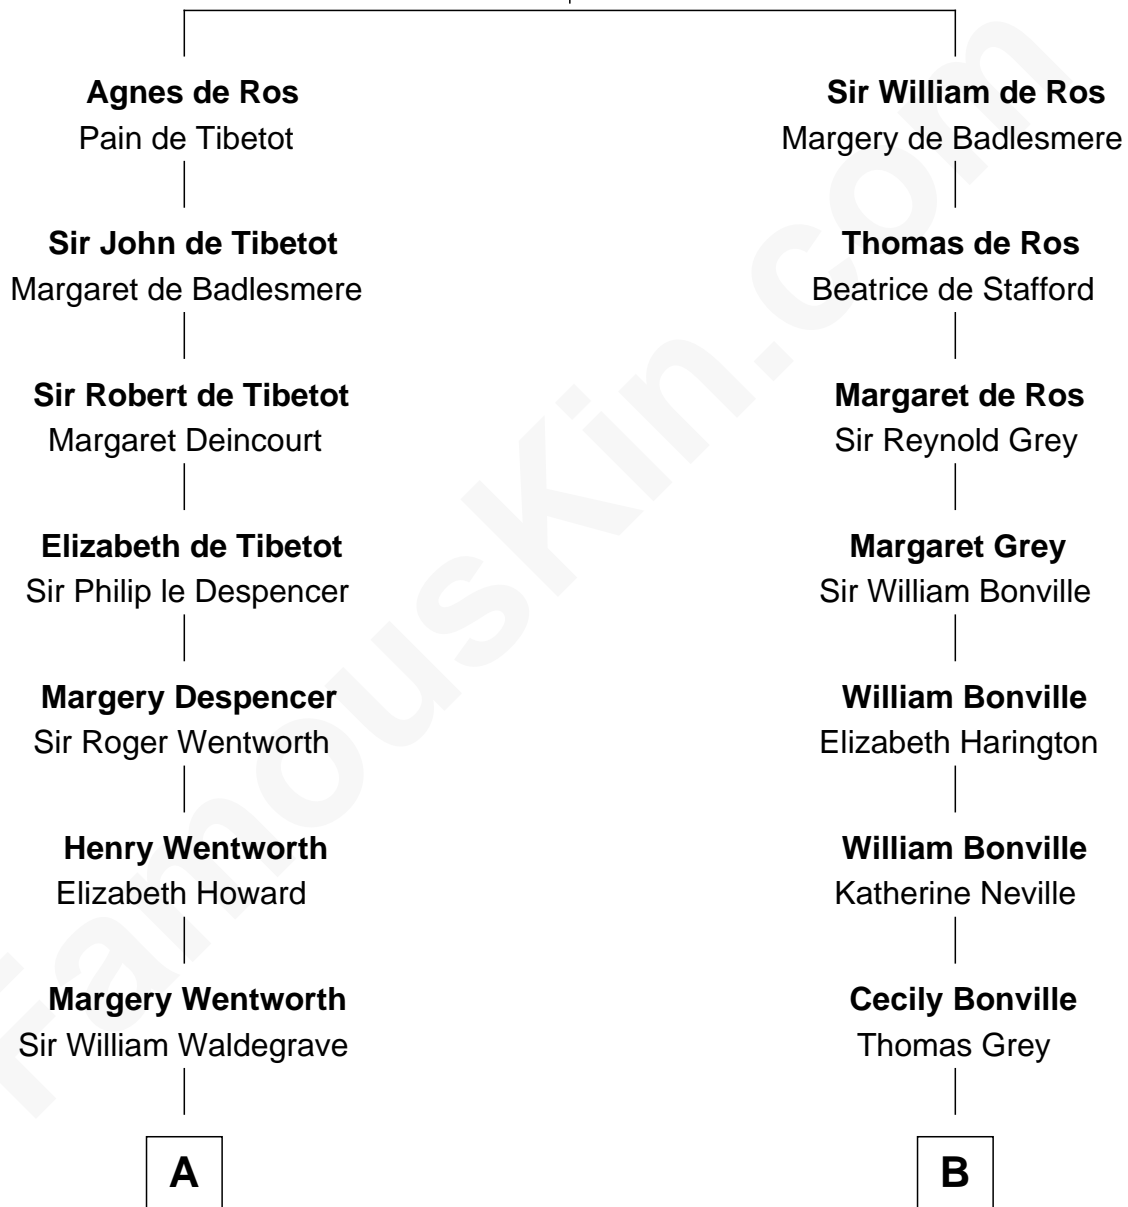

# FamousKin.com Relationship Chart of

**John Ritter**

*TV and Movie Actor*

10th cousin 11 times removed of

**Gov. Thomas Dudley**

*(1576 - 1653) Great Migration Immigrant 1630*

**William de Ros**  
Maude de Vaux

**C**

—  
**Pliny Lothrop Fox**

Laura Utley Riddle

—  
**William P. L. Fox**

Harriett Lucina Tilton

—  
**Harriett Fay Fox**

Dr. Harry Thomas Southworth

—  
**Dorothy Fay Southworth**