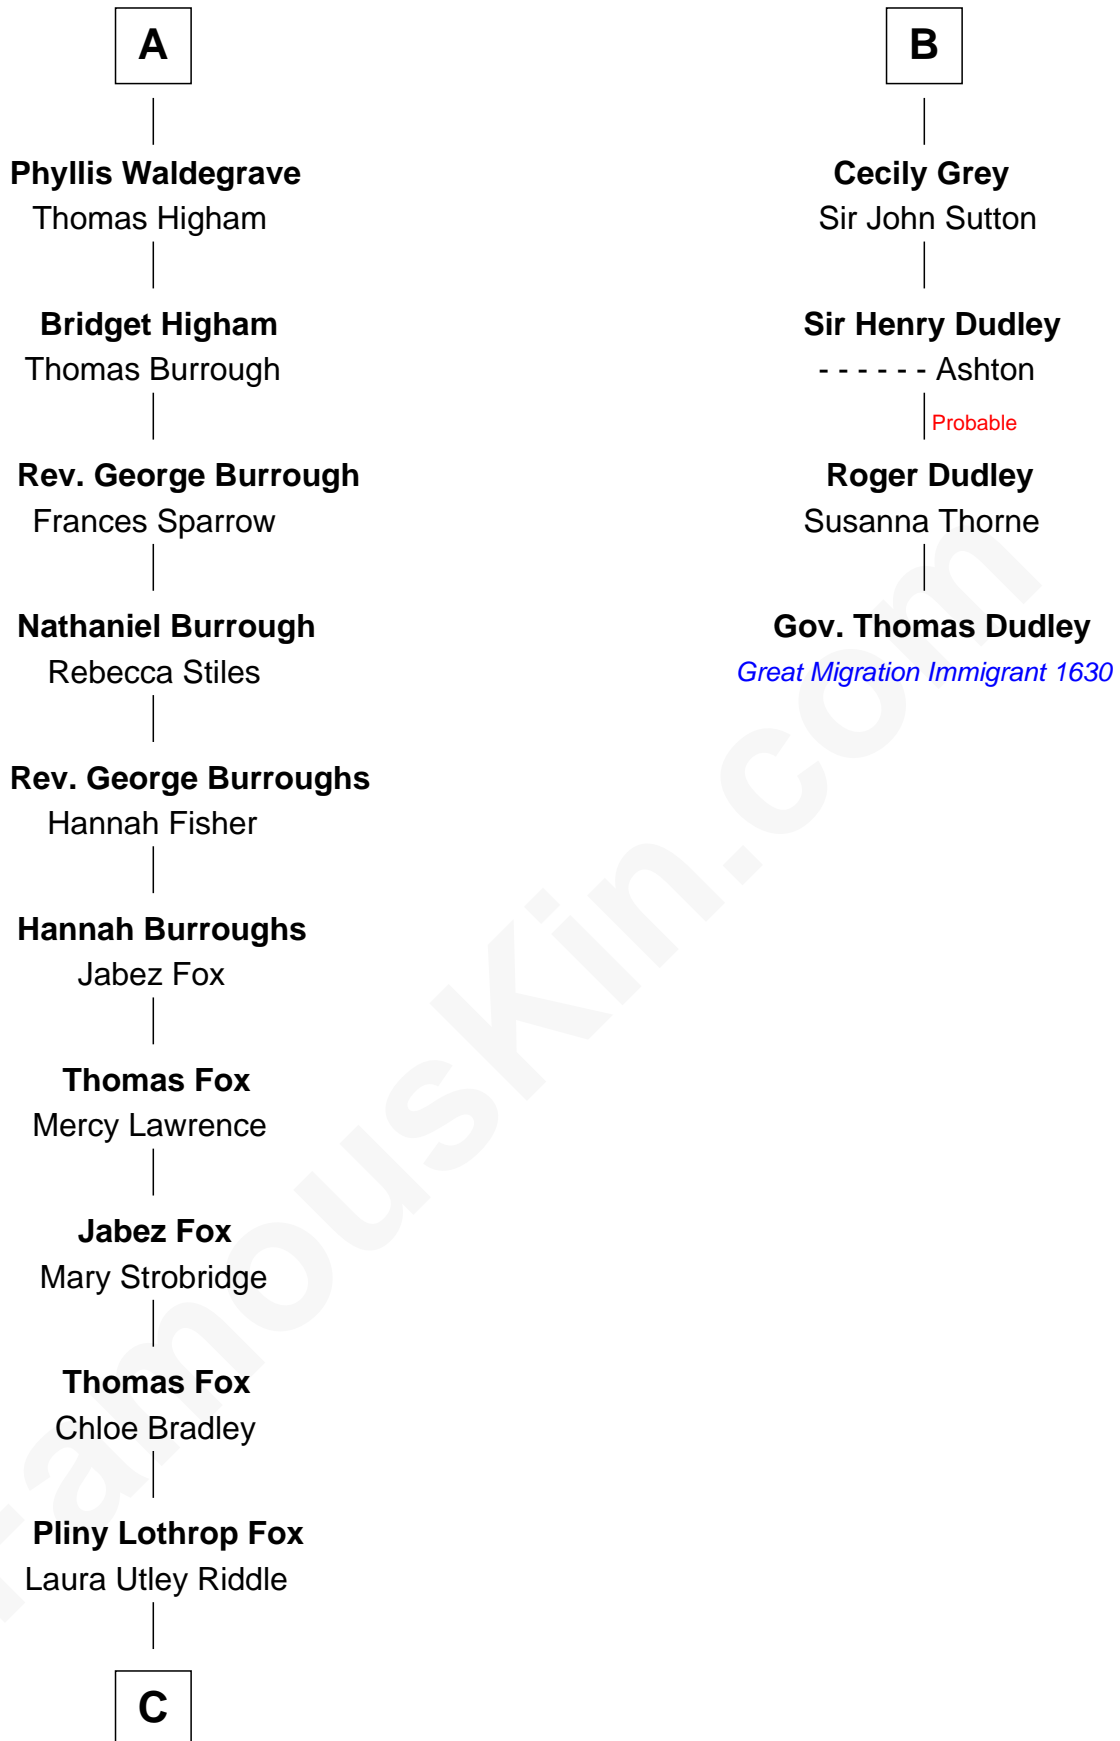

FamousKin.com Relationship Chart of

John Ritter

TV and Movie Actor

10th cousin 10 times removed of

Gov. Thomas Dudley

(1576 - 1653) Great Migration Immigrant 1630

Bartholomew de Badlesmere

Margaret de Clare

Margaret de Badlesmere

Sir John de Tibetot

Sir Robert de Tibetot

Margaret Deincourt

Elizabeth de Tibetot

Sir Philip le Despencer

Margery Despencer

Sir Roger Wentworth

Henry Wentworth

Elizabeth Howard

Margery Wentworth

Sir William Waldegrave

George Waldegrave

Anne Drury

A

Margery de Badlesmere

Elizabeth Harington

William Bonville

Katherine Neville

Cecily Bonville

Thomas Grey

B

C

—
William P. L. Fox
Harriett Lucina Tilton