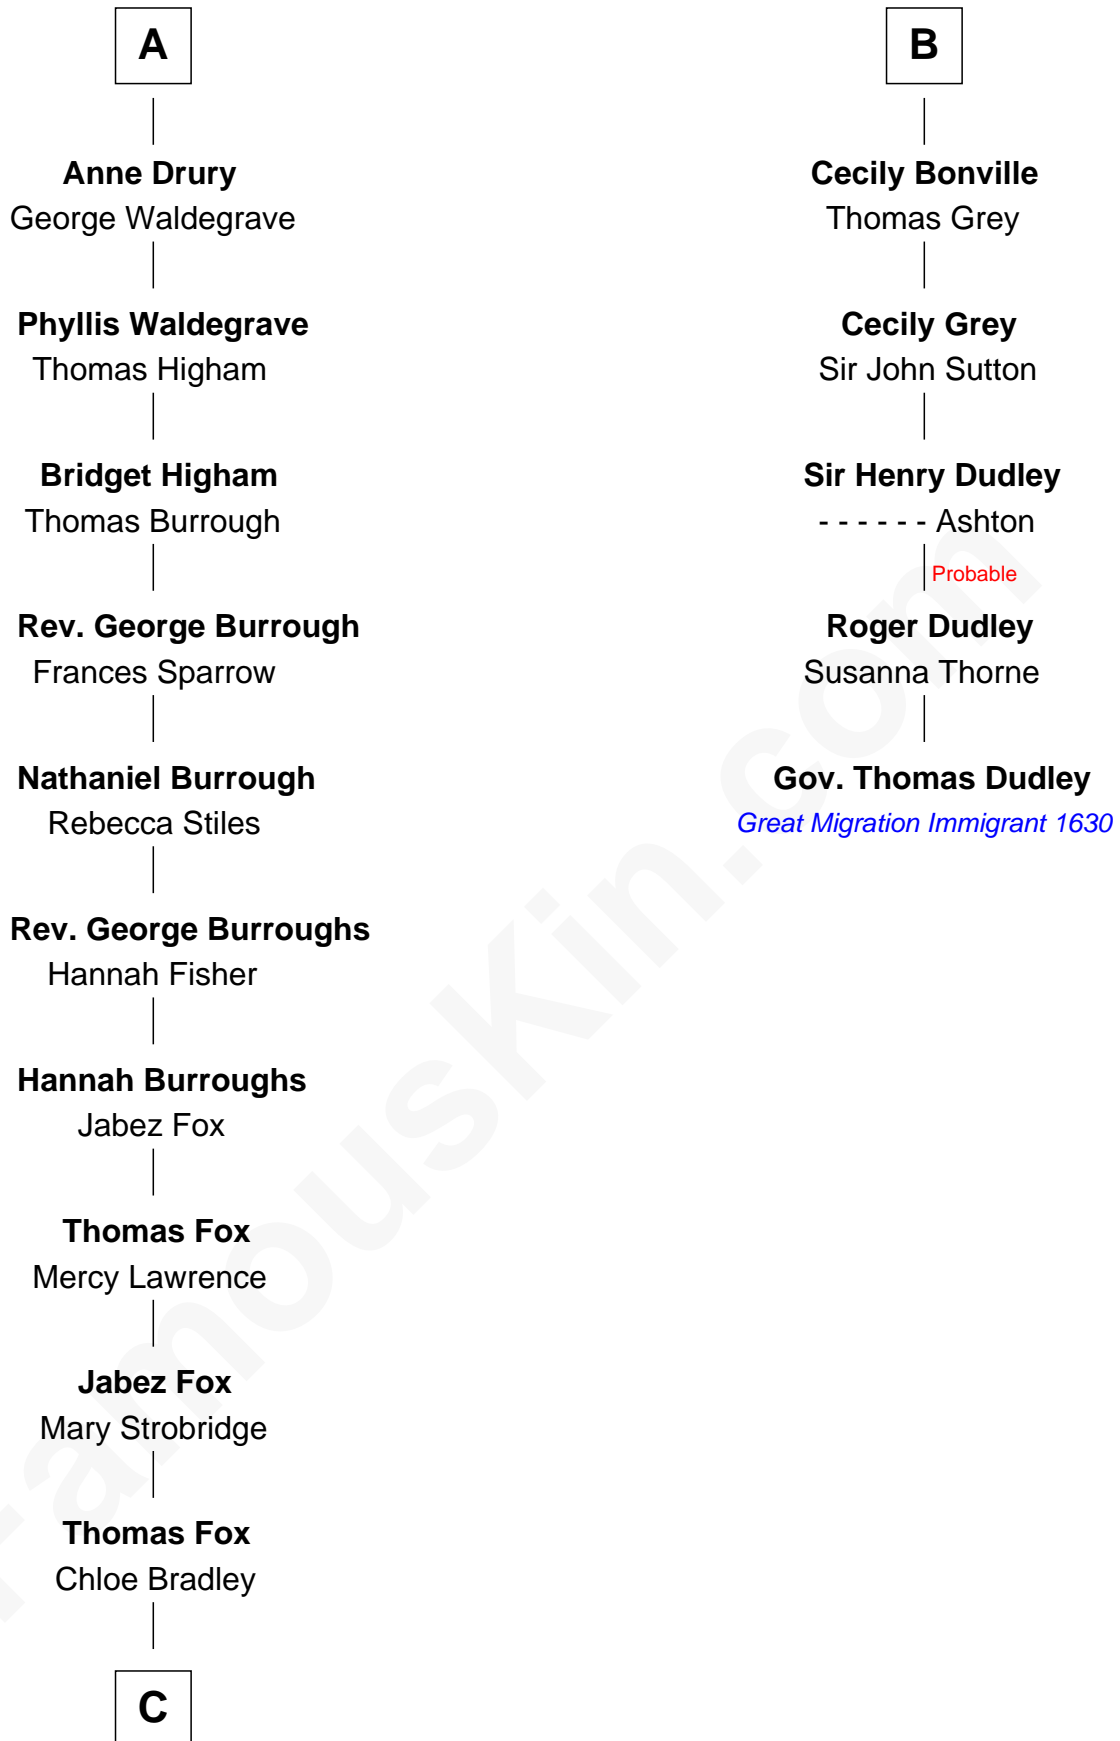

FamousKin.com Relationship Chart of

John Ritter

TV and Movie Actor

11th cousin 10 times removed of

Gov. Thomas Dudley

(1576 - 1653) Great Migration Immigrant 1630

Sir Gilbert de Clare

Joan of Acre

Sir Miles Stapleton

Katherine de la Pole

Elizabeth Stapleton

Sir William Calthorpe

Anne Calthorpe

Sir Robert Drury

A

Margaret de Clare

Sir William Bonville

William Bonville

Elizabeth Harington

William Bonville

Katherine Neville

B

C

Pliny Lothrop Fox

Laura Utley Riddle

William P. L. Fox

Harriett Lucina Tilton

Harriett Fay Fox

Dr. Harry Thomas Southworth

Dorothy Fay Southworth

Woodward Maurice Ritter

John Ritter