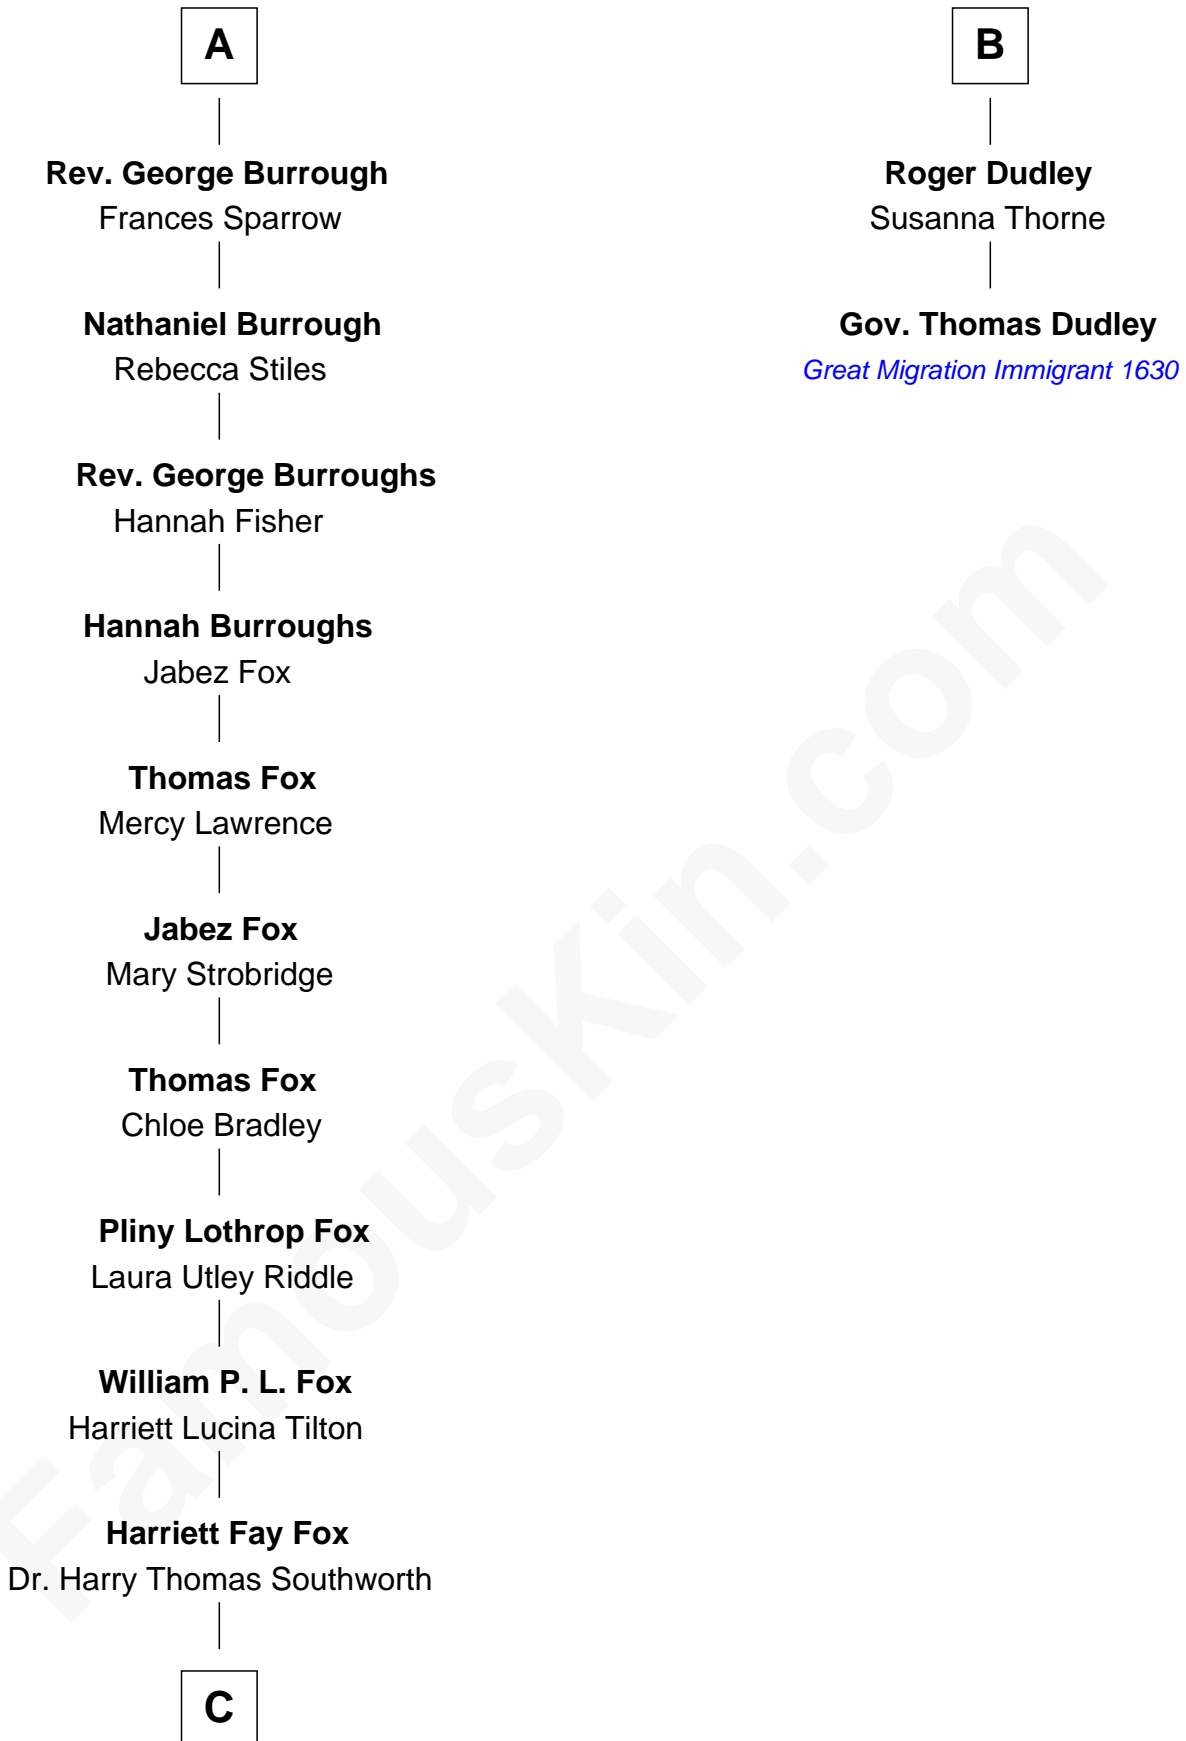

FamousKin.com Relationship Chart of

John Ritter

TV and Movie Actor

8th cousin 10 times removed of

Gov. Thomas Dudley

(1576 - 1653) Great Migration Immigrant 1630

C

Dorothy Fay Southworth
Woodward Maurice Ritter