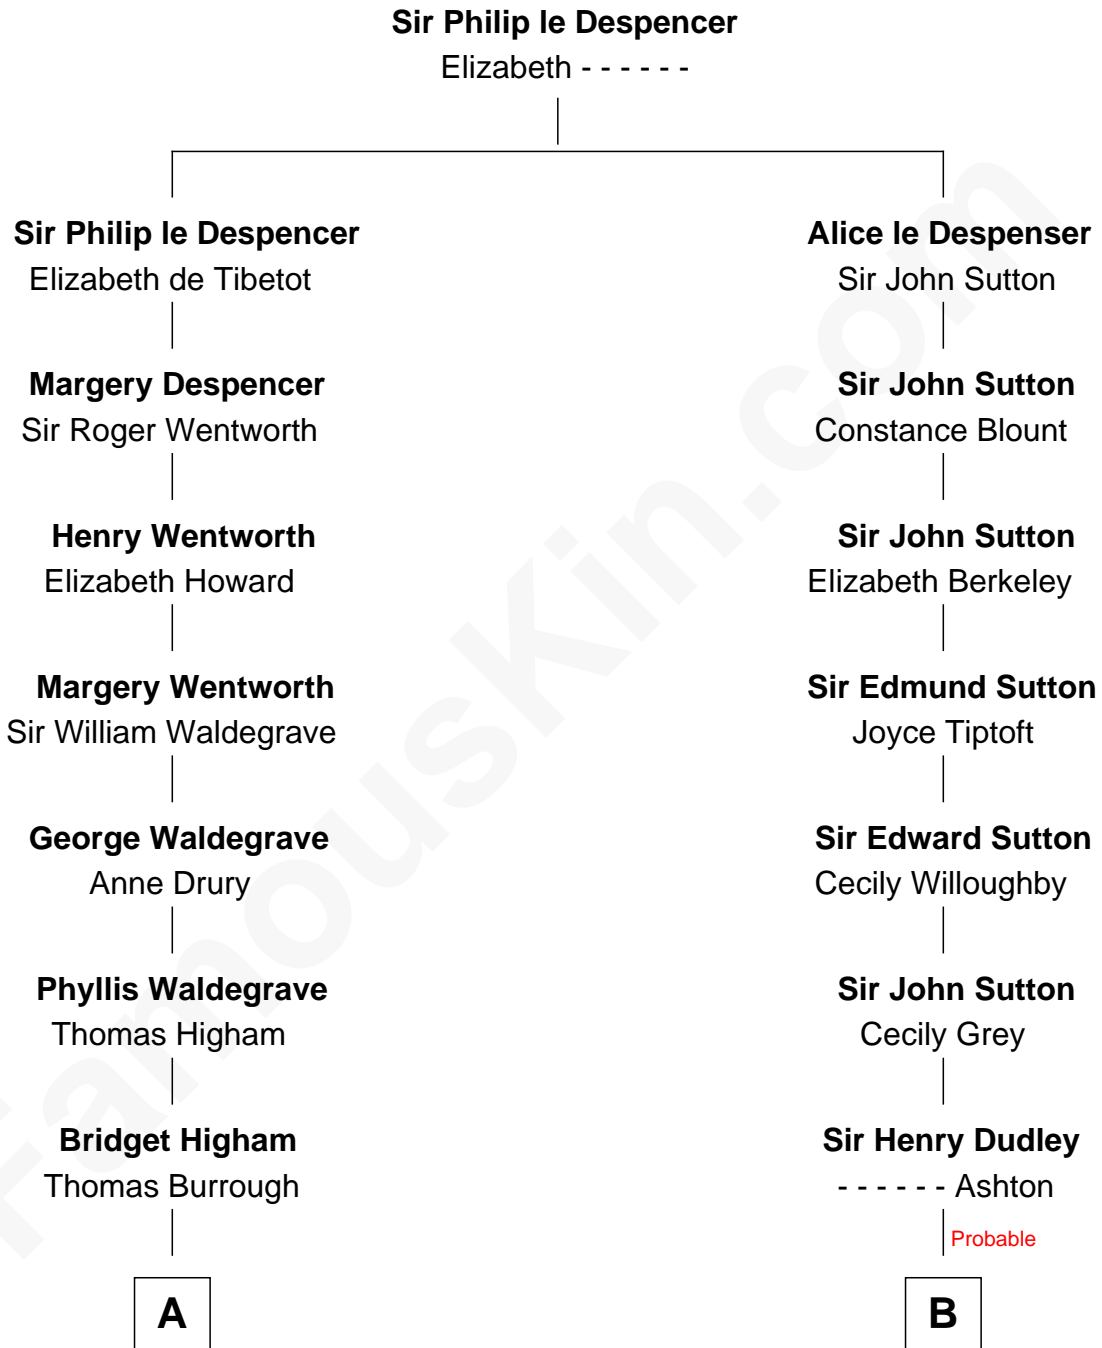

FamousKin.com Relationship Chart of

John Ritter

TV and Movie Actor

8th cousin 10 times removed of

Gov. Thomas Dudley

(1576 - 1653) Great Migration Immigrant 1630

C

Dorothy Fay Southworth
Woodward Maurice Ritter