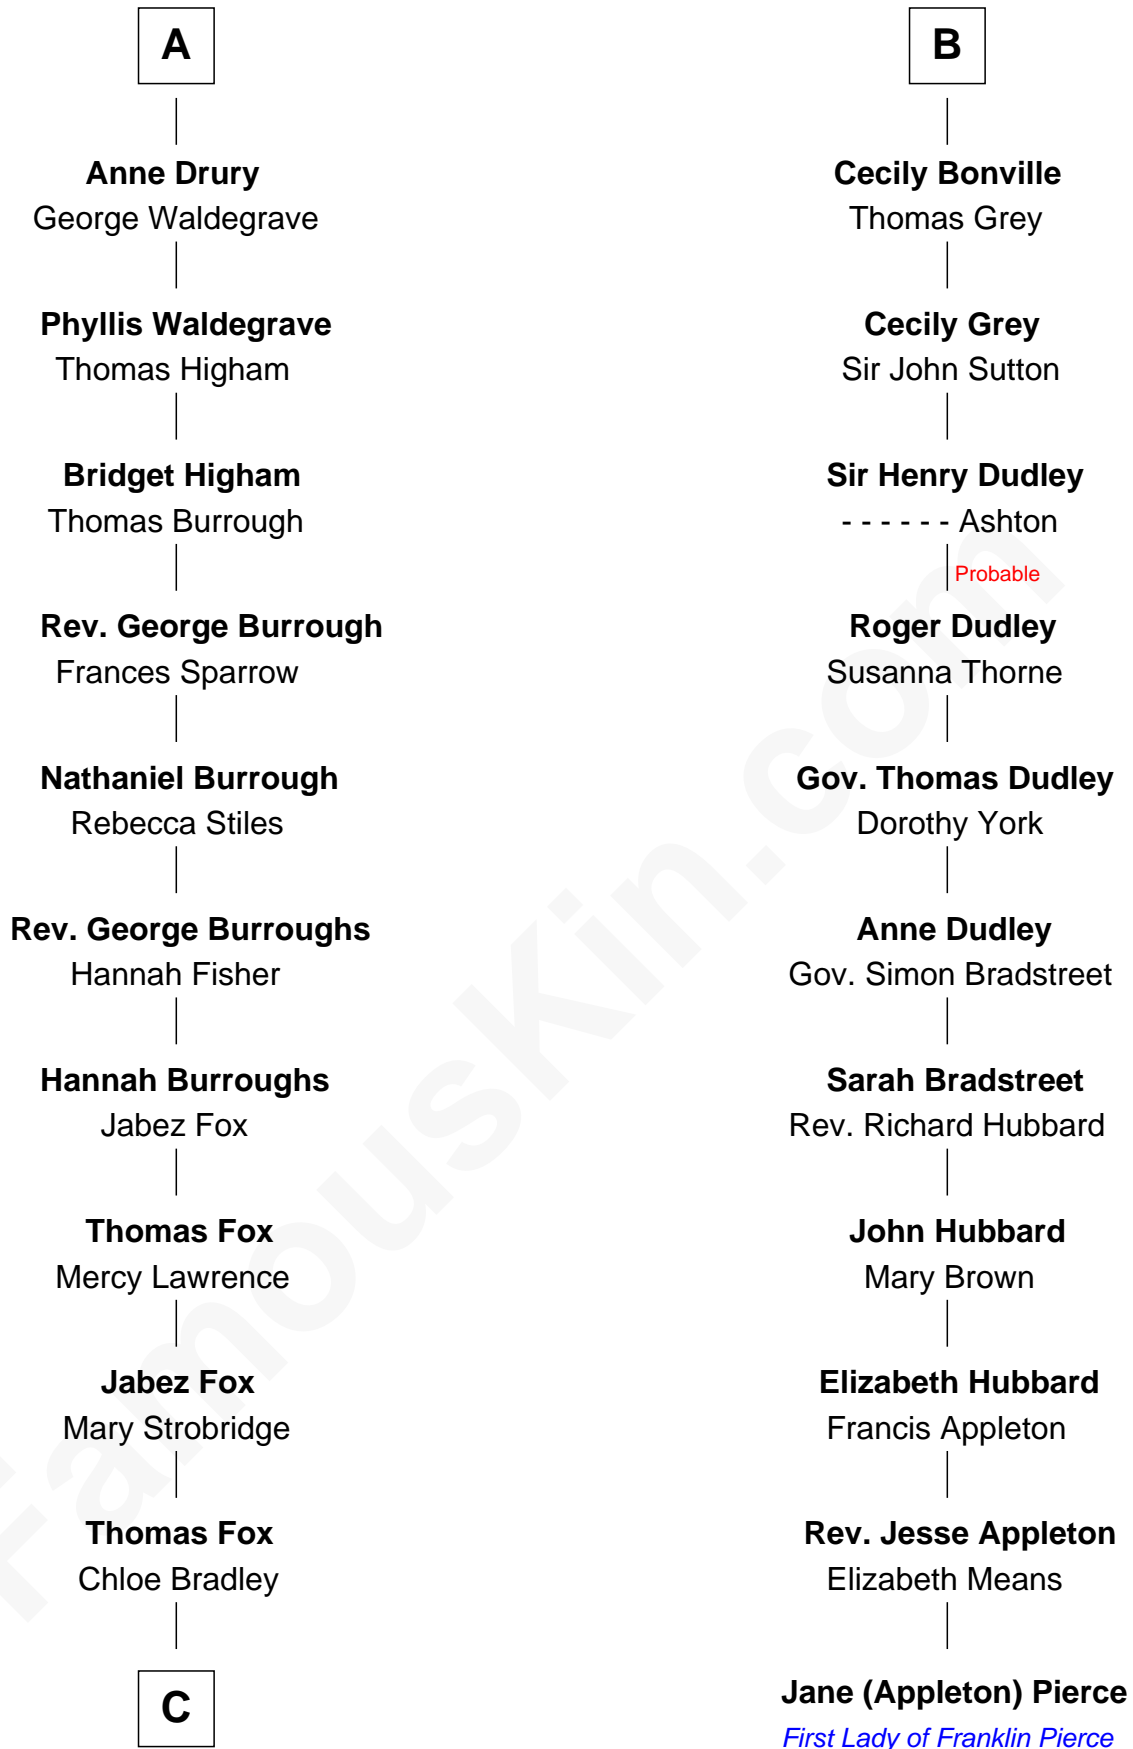

FamousKin.com

Relationship Chart of

John Ritter

TV and Movie Actor

17th cousin 4 times removed of

Jane (Appleton) Pierce

First Lady of President Franklin Pierce

Sir Gilbert de Clare

Margaret de Clare

Hugh de Audley

Margaret de Audley

Ralph de Stafford

Beatrice de Stafford

Thomas de Ros

Margaret de Ros

Sir Reynold Grey

Margaret Grey

Sir William Bonville

William Bonville

Elizabeth Harington

William Bonville

Katherine Neville

B

C

—
Pliny Lothrop Fox

Laura Utley Riddle

—
William P. L. Fox

Harriett Lucina Tilton

—
Harriett Fay Fox

Dr. Harry Thomas Southworth

—
Dorothy Fay Southworth

Woodward Maurice Ritter