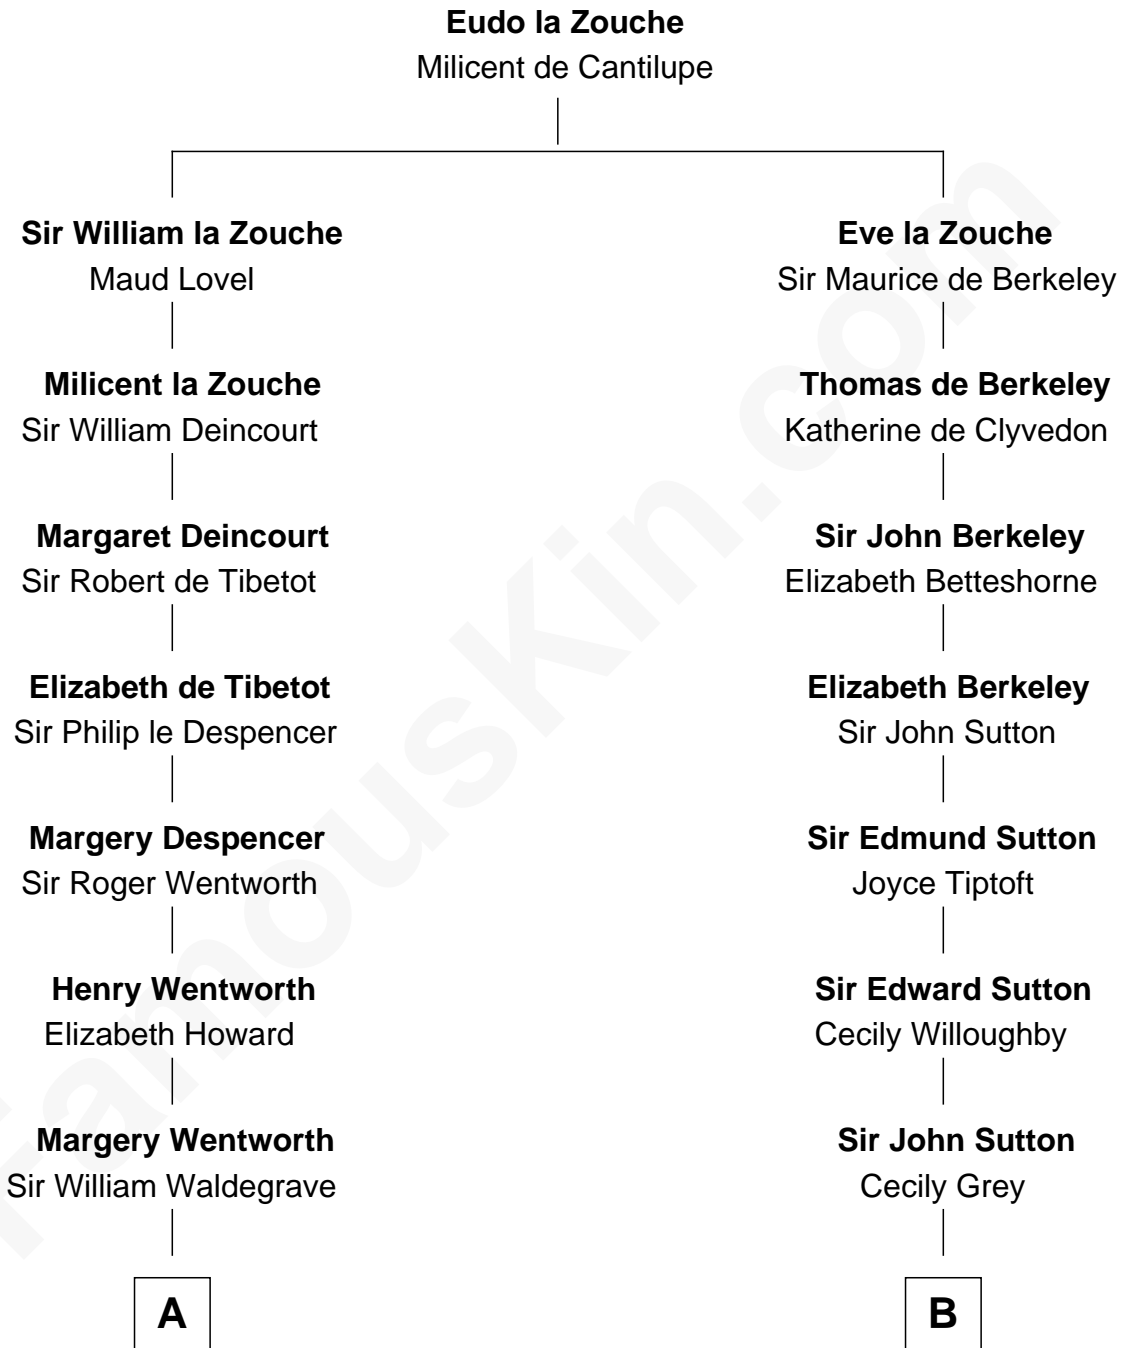

# FamousKin.com Relationship Chart of

**John Ritter**

*TV and Movie Actor*

15th cousin 6 times removed of

**Jane (Appleton) Pierce**

*First Lady of President Franklin Pierce*

**C**

—  
**Pliny Lothrop Fox**

Laura Utley Riddle

—  
**William P. L. Fox**

Harriett Lucina Tilton

—  
**Harriett Fay Fox**

Dr. Harry Thomas Southworth

—  
**Dorothy Fay Southworth**

Woodward Maurice Ritter

—  
**John Ritter**