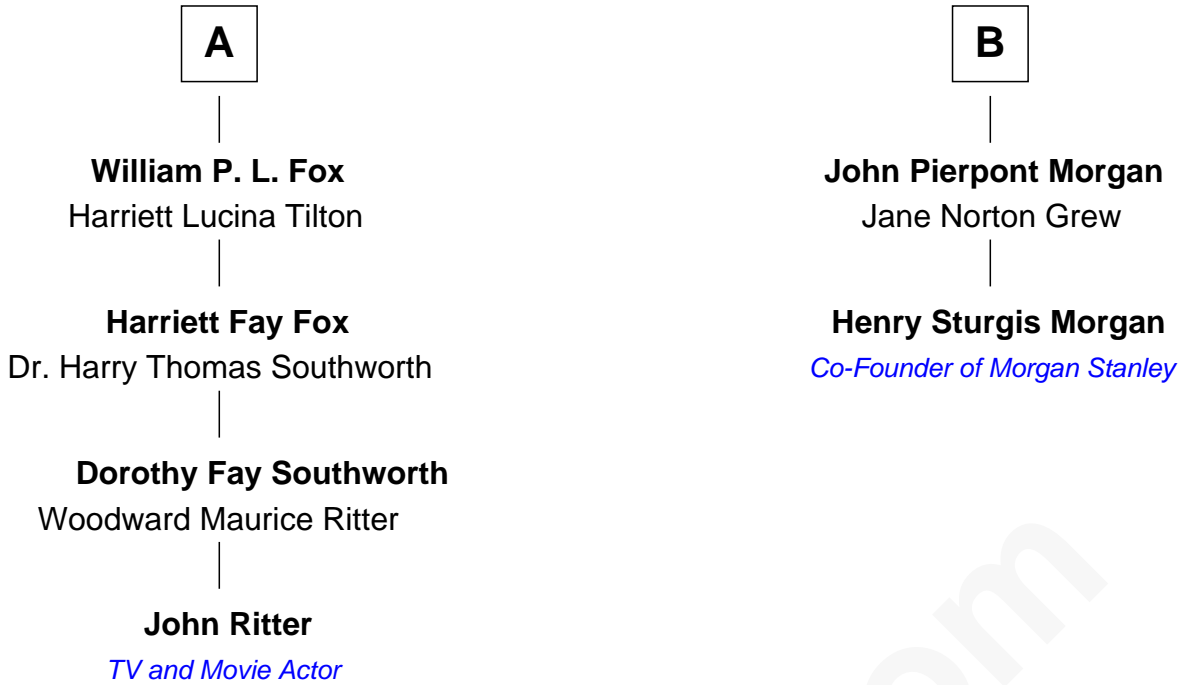

FamousKin.com Relationship Chart of

John Ritter

TV and Movie Actor

8th cousin 2 times removed of

Henry Sturgis Morgan

Co-Founder of Morgan Stanley

Thomas Lothrop
Sarah Learned

Melatiah Lothrop
Sarah Farrar

Elizabeth Lothrop
Hope Lothrop

John Lothrop
Anne Thacher

David Lothrop
Clarinda Delano

Hannah Lothrop
Jabez Bradley

Chloe Bradley
Thomas Fox

Pliny Lothrop Fox
Laura Utley Riddle

A

Bethia Lothrop
John Hinckley

Gershom Hinckley
Mary Buell

Anna Hinckley
Joseph Tracy

Jared Tracy
Margaret Grant

William Gedney Tracy
Rachel Huntington

Charles F. Tracy
Louisa Kirkland

Frances Louisa Tracy
John Pierpont Morgan

B

FamousKin.com