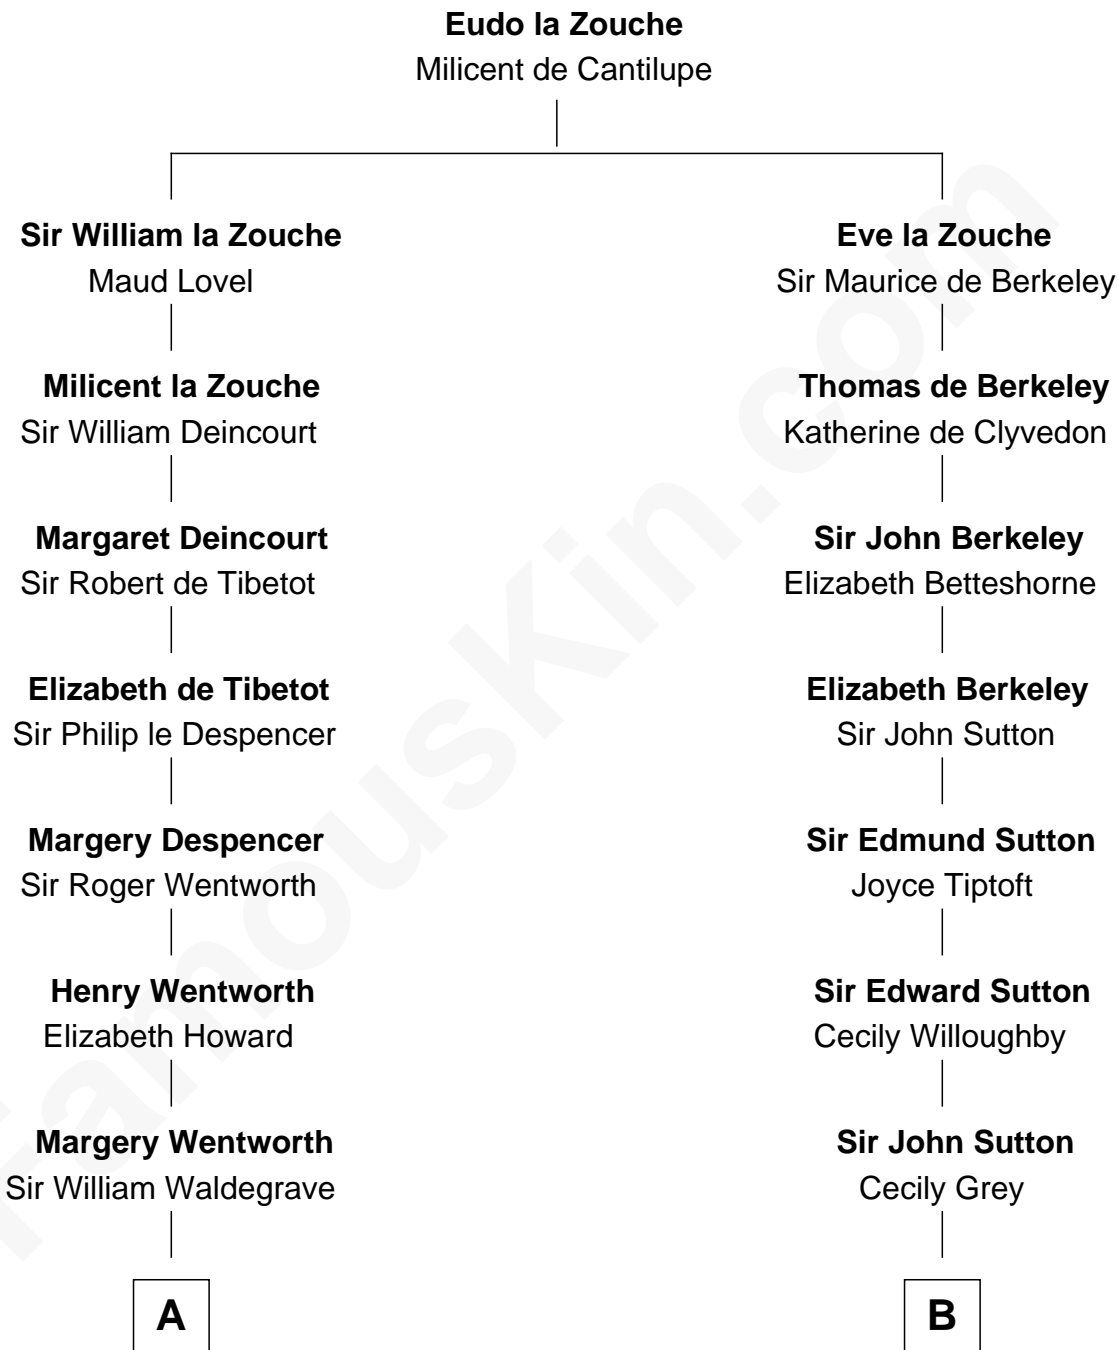

# FamousKin.com Relationship Chart of

**John Ritter**

TV and Movie Actor

18th cousin 3 times removed of

**Dr. H. H. Holmes**

Serial Killer aka "Devil in the White City"

**C**

**Pliny Lothrop Fox**

Laura Utley Riddle

**William P. L. Fox**

Harriett Lucina Tilton

**Harriett Fay Fox**

Dr. Harry Thomas Southworth

**Dorothy Fay Southworth**

Woodward Maurice Ritter

**John Ritter**

*TV and Movie Actor*

**D**

**Levi Horton Mudgett**

Theodate Page Price

**Dr. H. H. Holmes**

*Serial Killer Dr. H. H. Holmes*

FamousKin.com