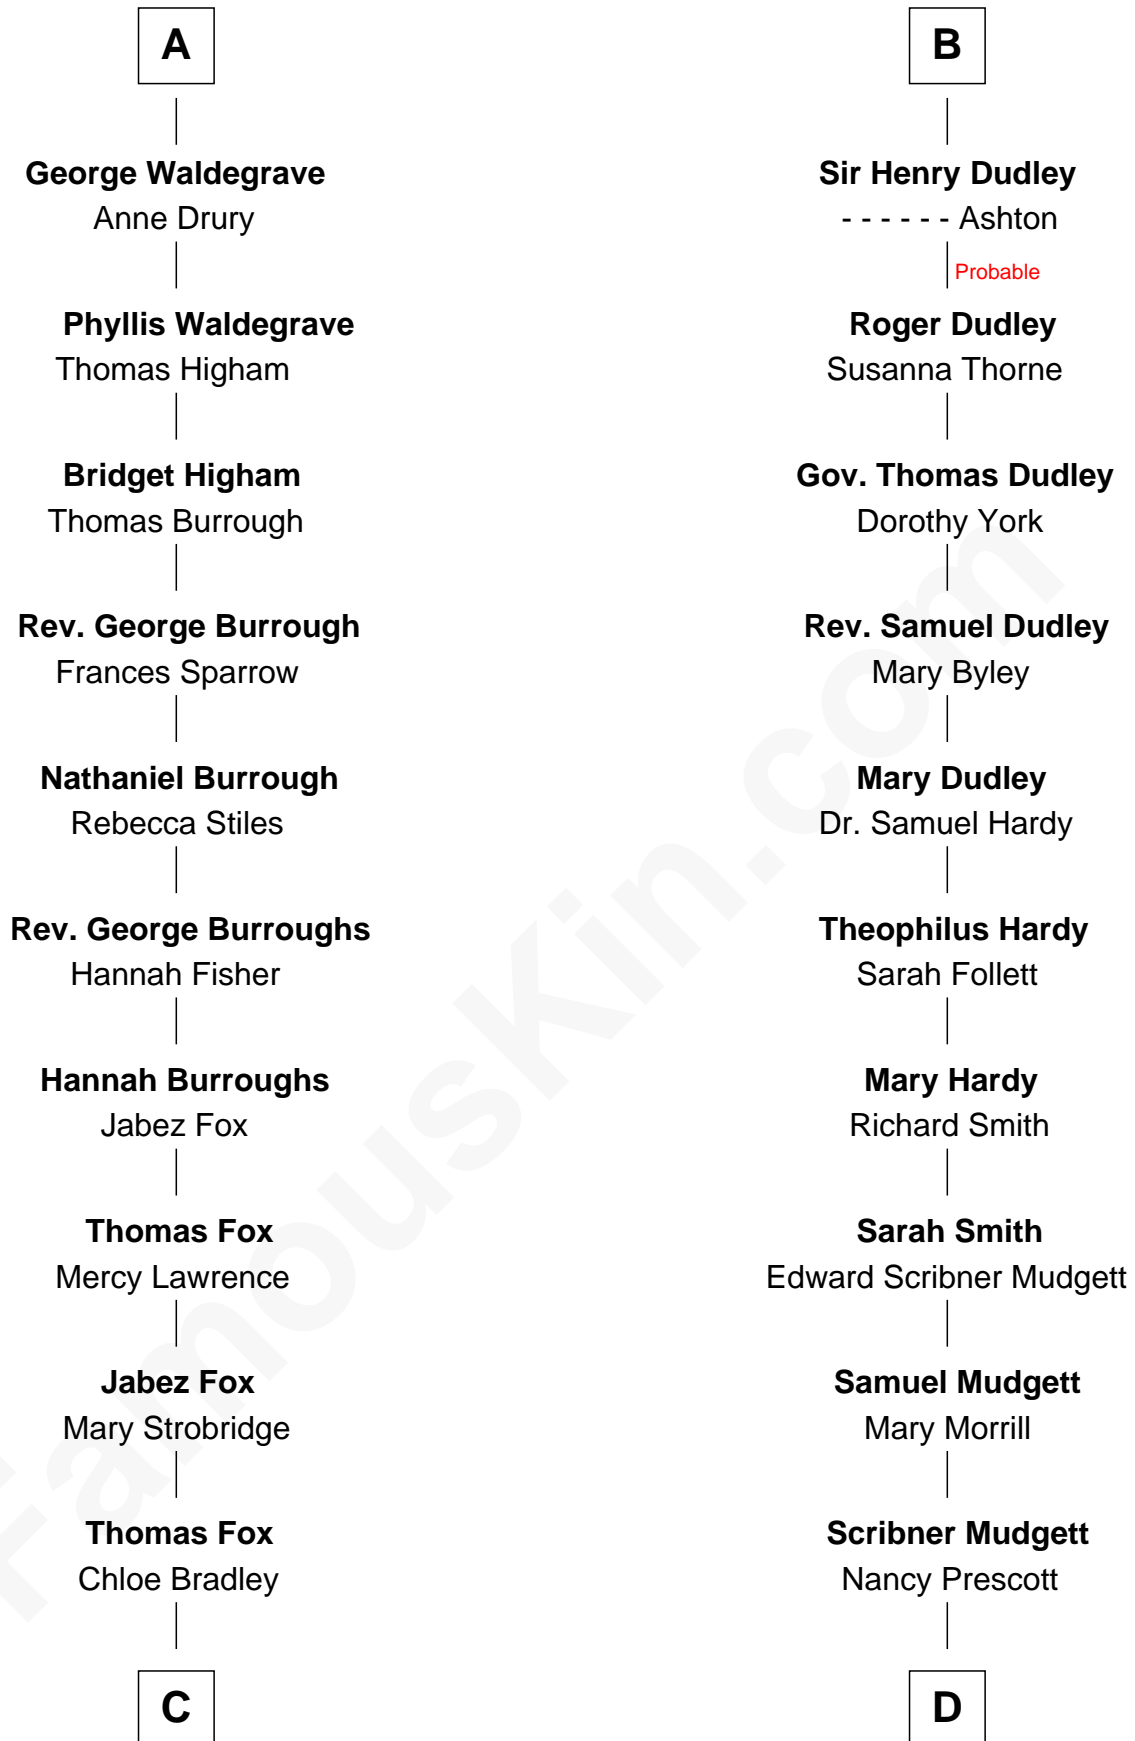

# FamousKin.com Relationship Chart of

**John Ritter**

TV and Movie Actor

18th cousin 3 times removed of

**Dr. H. H. Holmes**

Serial Killer aka "Devil in the White City"

**C**

**Pliny Lothrop Fox**

Laura Utley Riddle

**William P. L. Fox**

Harriett Lucina Tilton

**Harriett Fay Fox**

Dr. Harry Thomas Southworth

**Dorothy Fay Southworth**

Woodward Maurice Ritter

**John Ritter**

*TV and Movie Actor*

**D**

**Levi Horton Mudgett**

Theodate Page Price

**Dr. H. H. Holmes**

*Serial Killer Dr. H. H. Holmes*

FamousKin.com