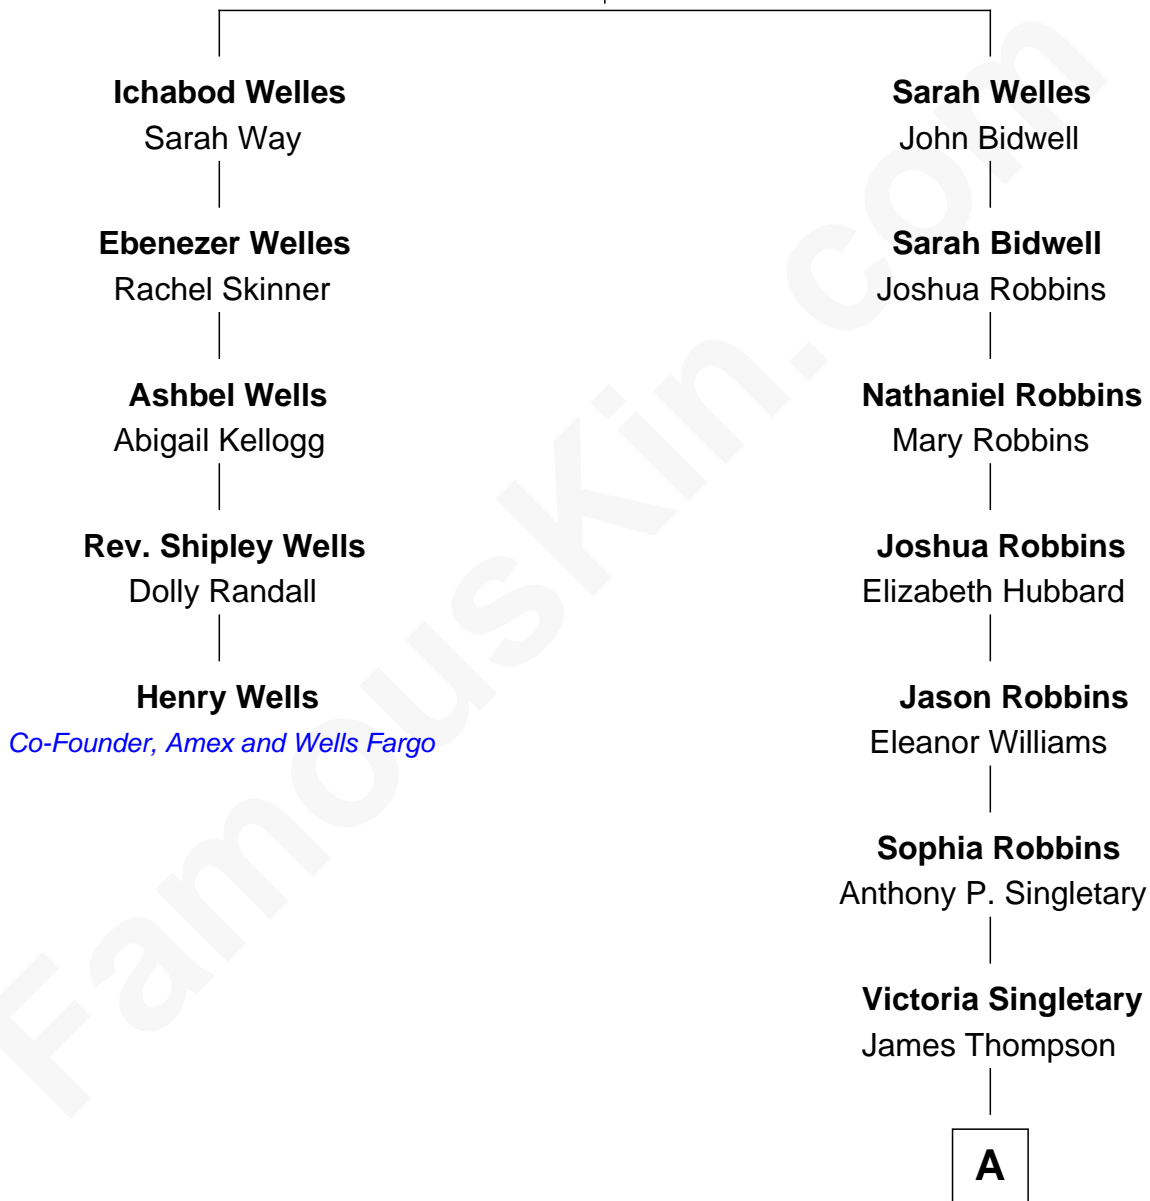

## Relationship Chart of

### Henry Wells

*Co-Founder of American Express and Wells Fargo and Co.*

4th cousin 6 times removed of

**John Hinckley, Jr.**

*Shot President Ronald Reagan*

**Thomas Welles**

Hannah Tuttle

**A**

—  
**Clyde Singletary Thompson**

Hattie Jackson

—  
**Ardis Thompson**

Harvey Lawrence Moore

—  
**Jo Ann Moore**

John Warnock Hinckley

—  
**John Hinckley, Jr.**

*Shot President Ronald Reagan*