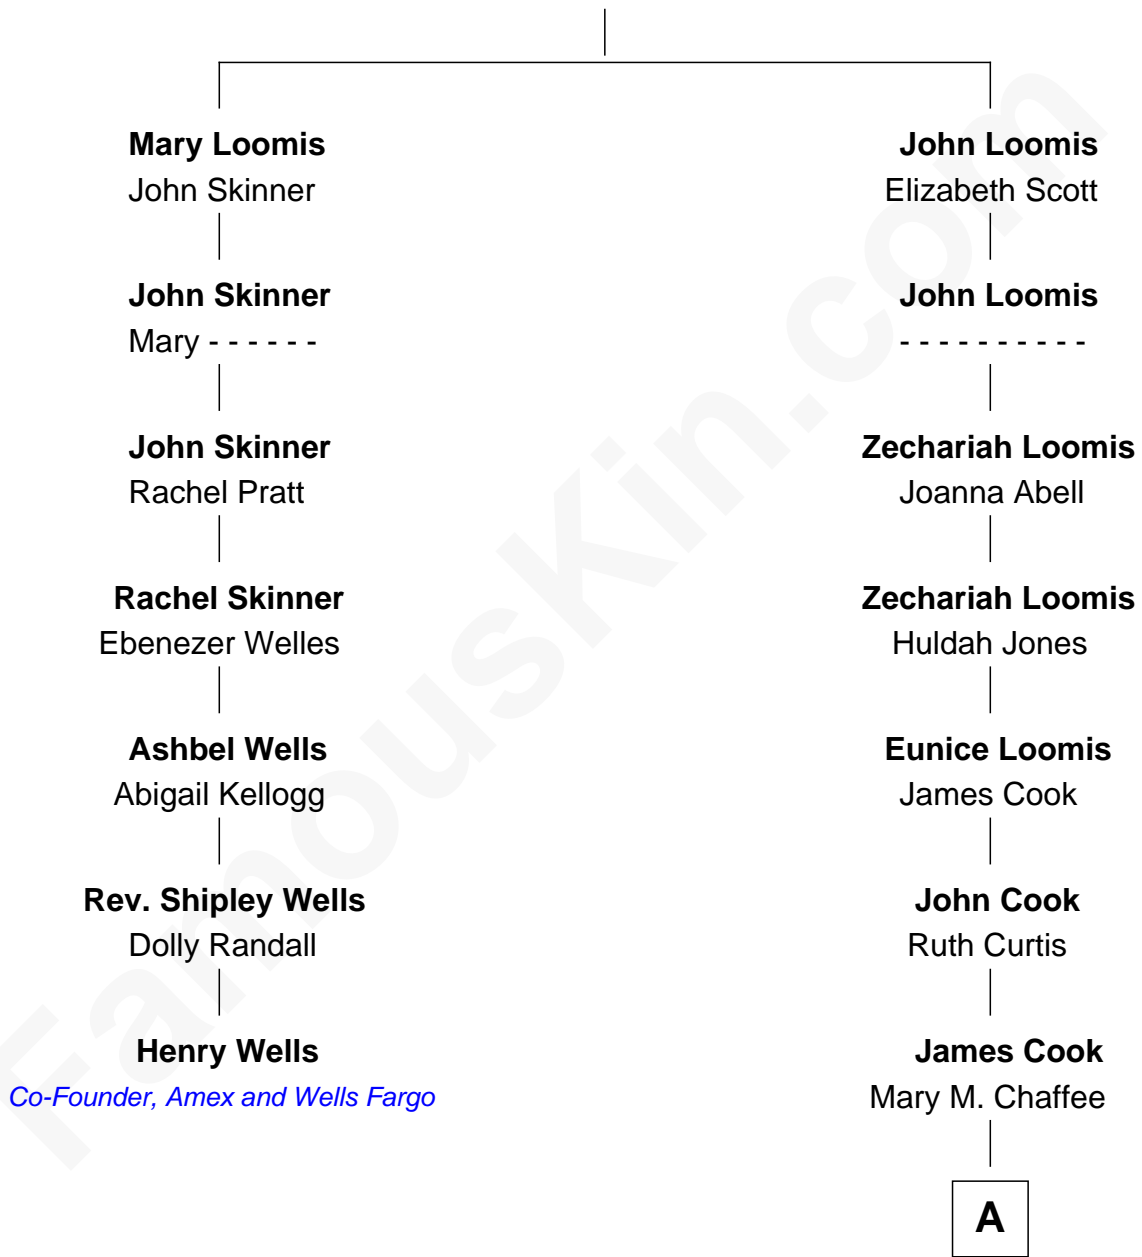

FamousKin.com

Relationship Chart of

Henry Wells

Co-Founder of American Express and Wells Fargo and Co

6th cousin 4 times removed of

Shadoe Stevens

Radio Disc Jockey

Joseph Loomis

Mary White

A

Josey Chaffee Cook
Julianne Frances Taylor

Frances Jemima Cook
Albert Baas

LaVerne M. Baas
Keith Karl Ingstad

Shadoe Stevens
Radio Disc Jockey