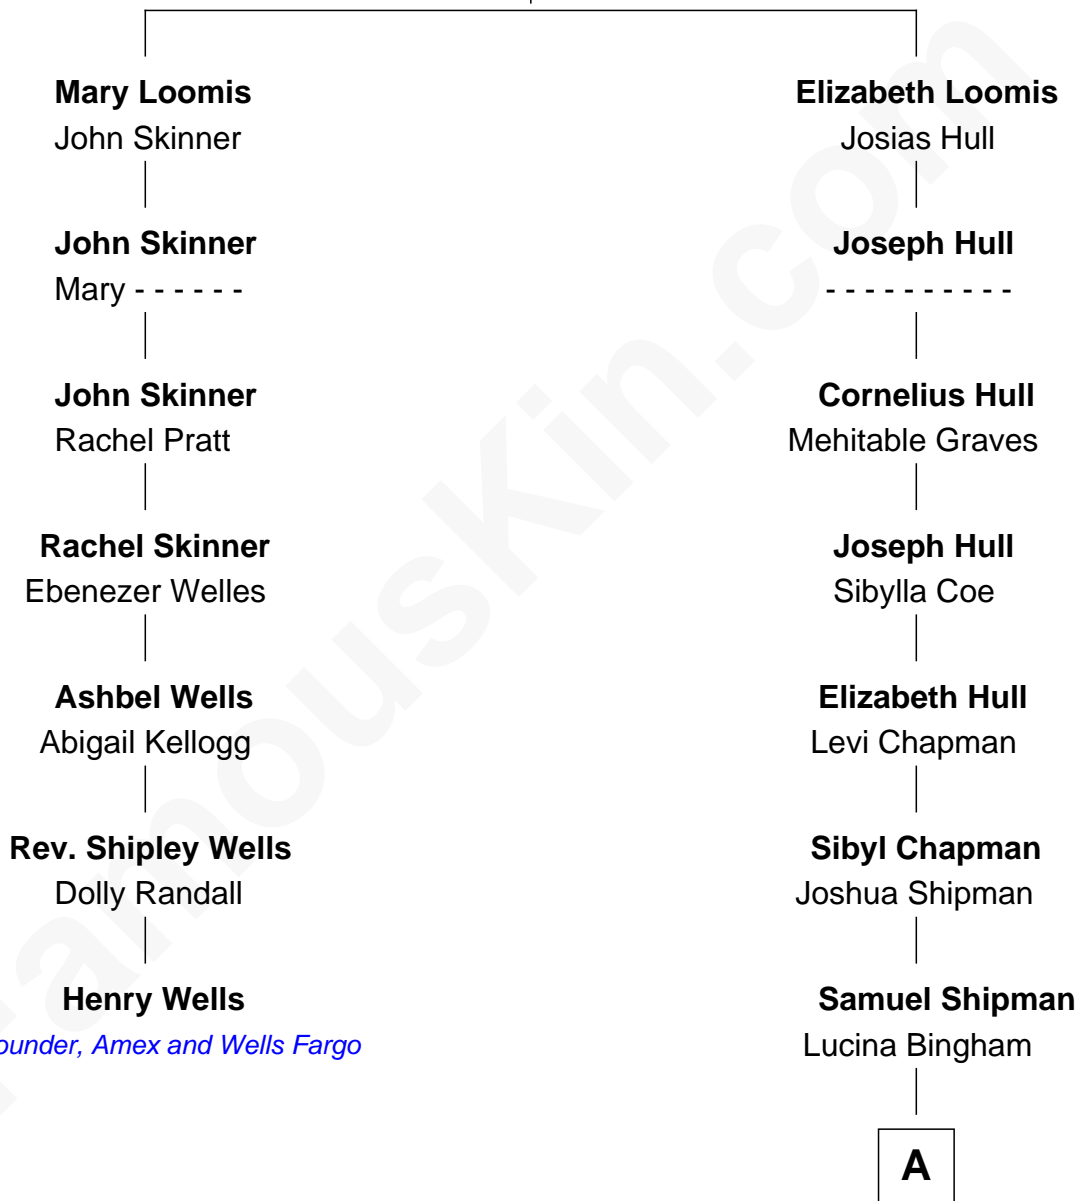

FamousKin.com

Relationship Chart of

Henry Wells

Co-Founder of American Express and Wells Fargo and Co.

6th cousin 4 times removed of

Dewey F. Bartlett

19th Governor of Oklahoma

Joseph Loomis

Mary White

A

|
Harriet Lucena Shipman

Martin Dewey Follett

|
Alfred Dewey Follett

Lula Hopkins

|
Jessie Hopkins Follett

David Albert Bartlett