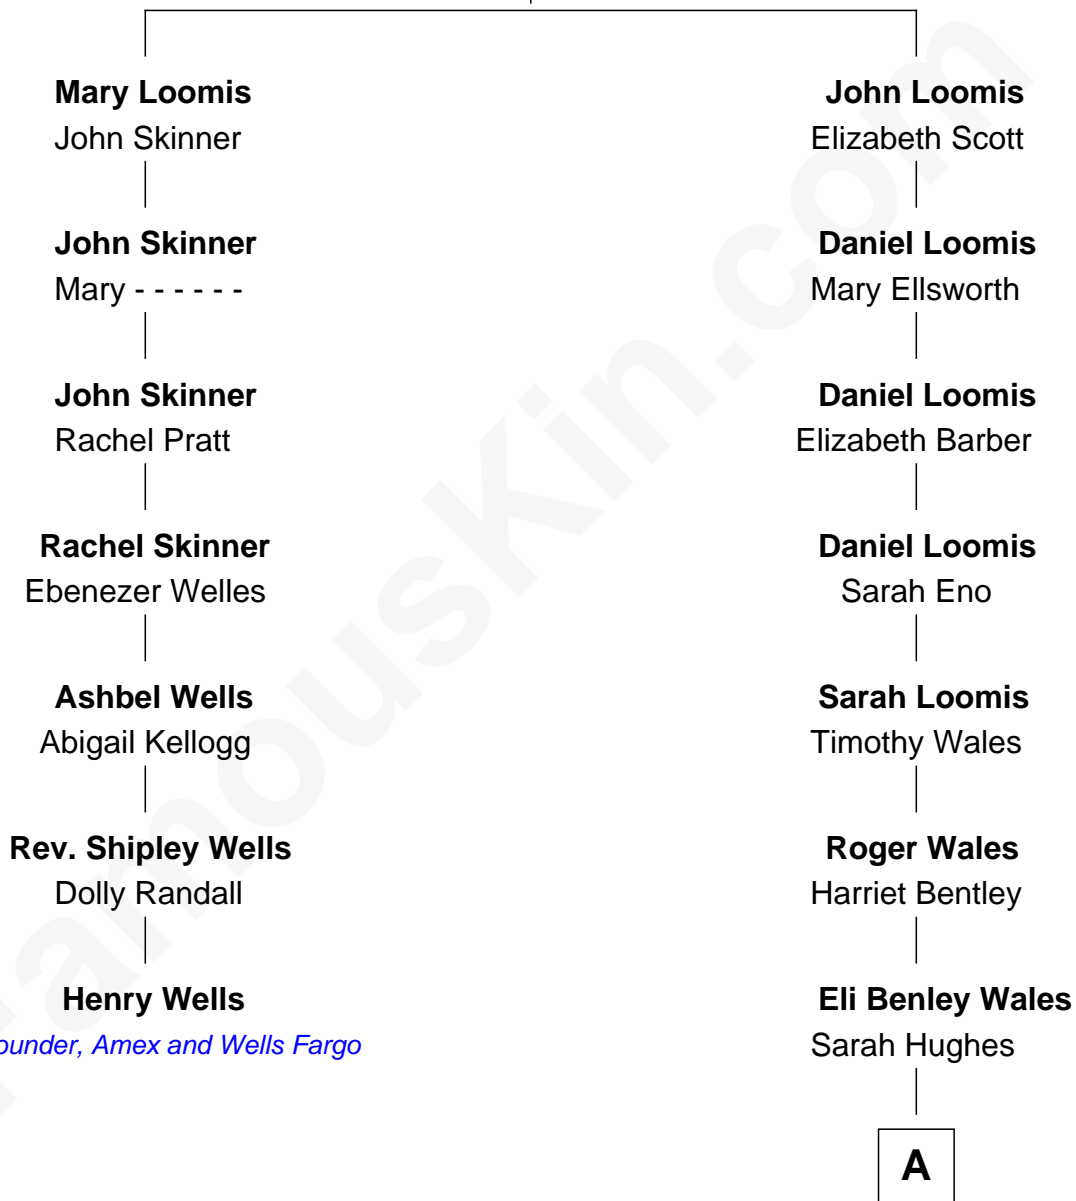

FamousKin.com

Relationship Chart of

Henry Wells

Co-Founder of American Express and Wells Fargo and Co.

6th cousin 5 times removed of

Sydney Biddle Barrows

Mayflower Madam

Joseph Loomis

Mary White

A

|
Mary Hughes Wales
Walter Almer Barrows

|
Walter Almer Barrows
Sarah Olive Byers

|
Donald Byers Barrows
Sydney Biddle

|
Donald Byers Barrows
Jeannette Ballantine

|
Sydney Biddle Barrows
Mayflower Madam