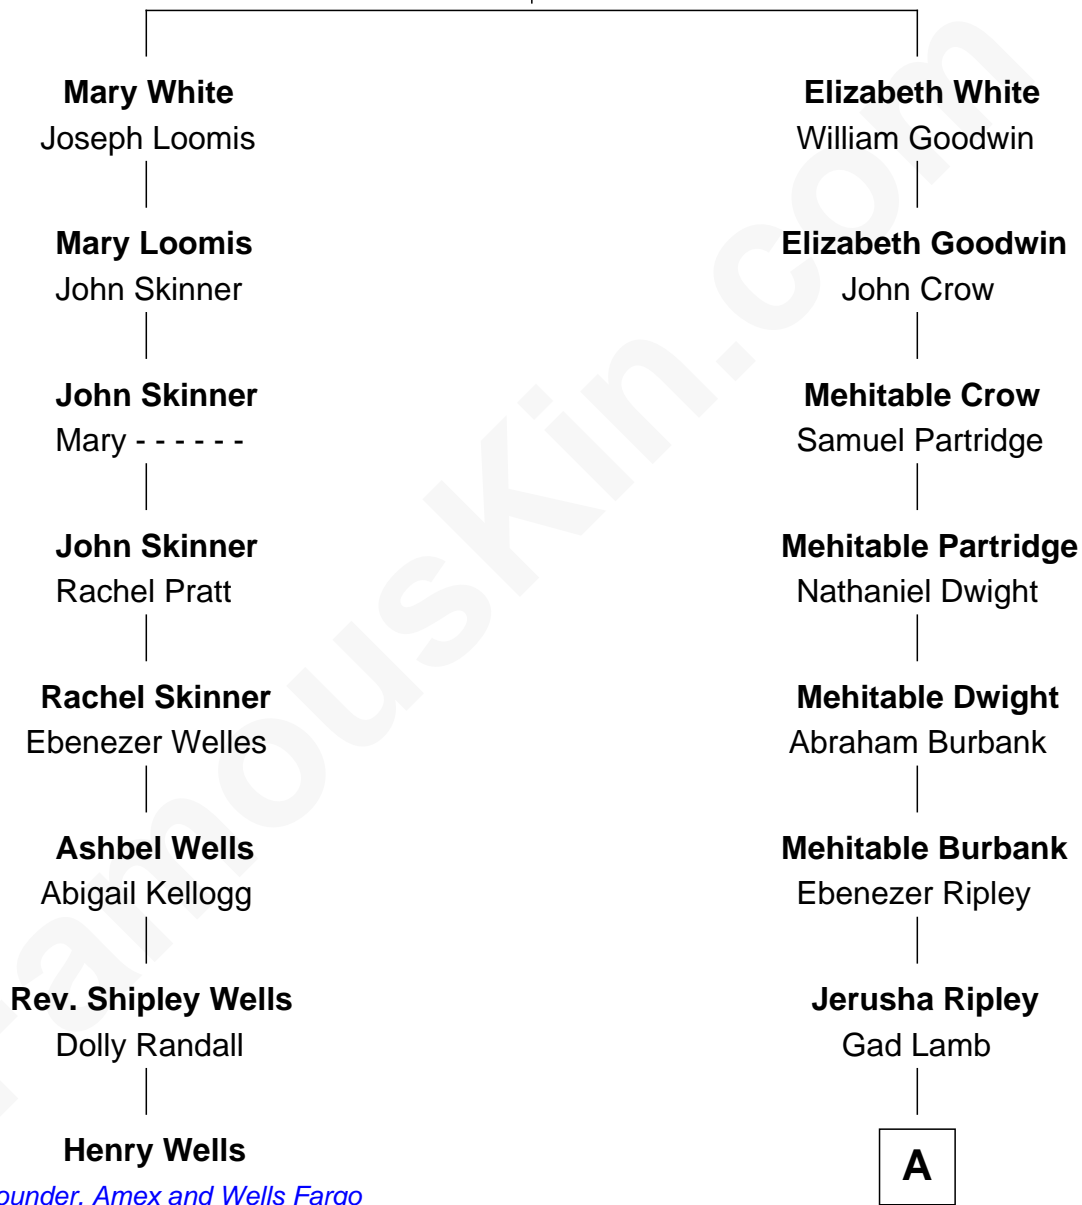

## Relationship Chart of

### Henry Wells

*Co-Founder of American Express and Wells Fargo and Co.*

7th cousin 5 times removed of

**Christopher Reeve**  
*Movie Actor*

**Robert White**  
Bridget Allgar

A

**Ebenezer Ripley Lamb**

Sarah Gaylord

**Charles Christian Lamb**

Elizabeth Annette Russell

**Bert Israel Lamb**

Harriet Davis

**Horace Rand Lamb**

Beatrice Louise Pitney

**Barbara Pitney Lamb**

Franklin D'Olier Reeve