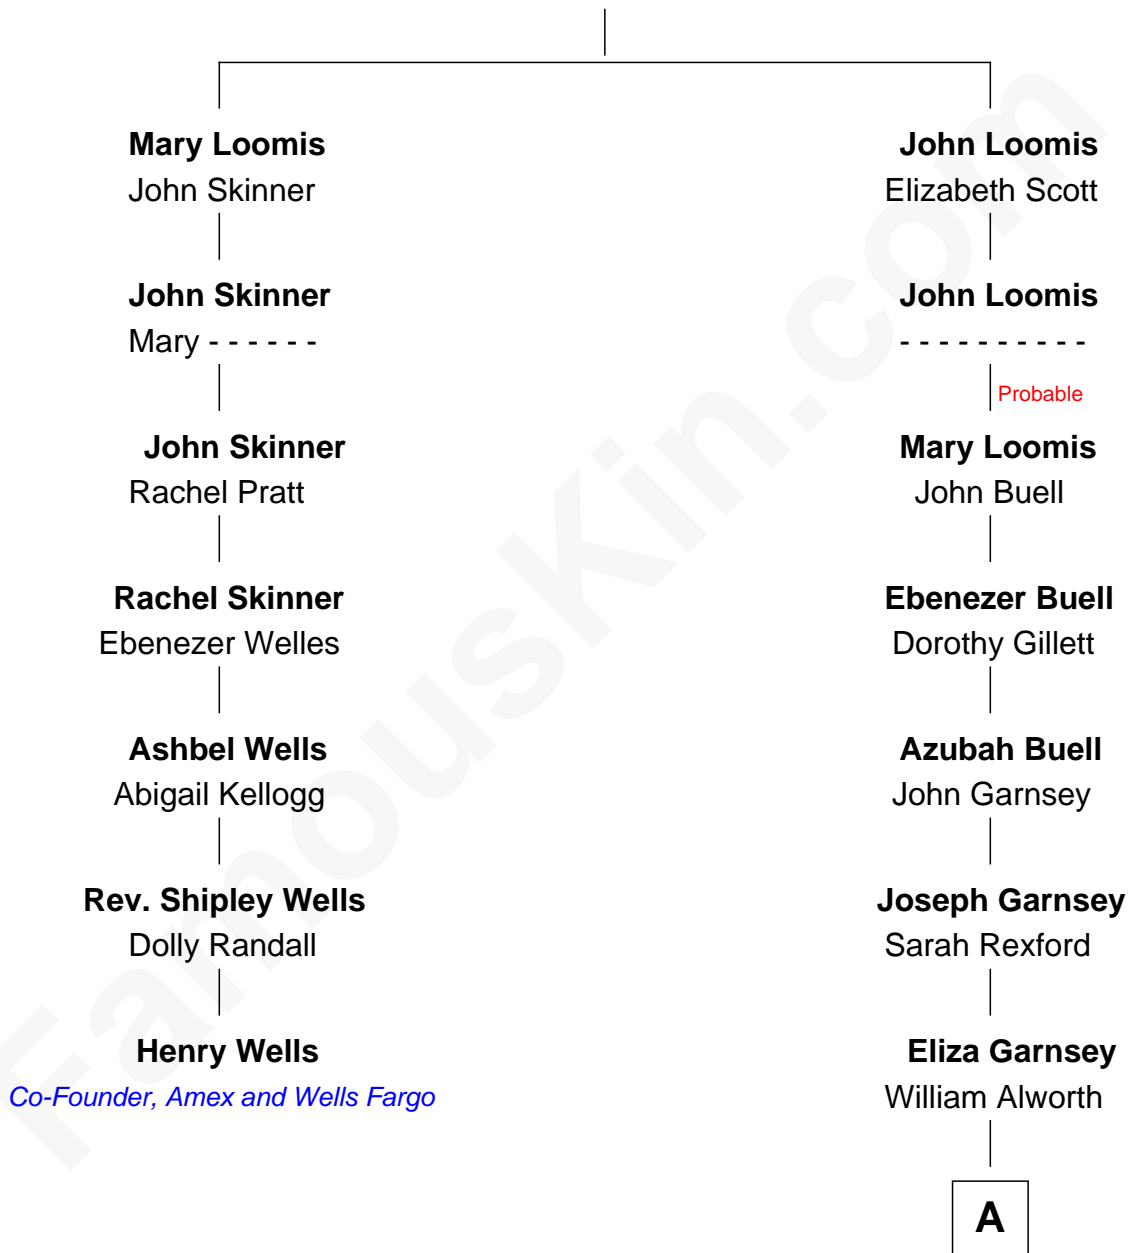

## Relationship Chart of

### Henry Wells

Co-Founder of American Express and Wells Fargo and Co

6th cousin 4 times removed of

**Richard Gere**  
Movie Actor

**Joseph Loomis**  
Mary White

**A**

—  
**Mary Alworth**

George Lane Gere

—  
**Albert William Gere**

Hazel Marjorie Snover

—  
**Homer George Gere**

Doris Anna Tiffany

—  
**Richard Gere**

*Movie Actor*