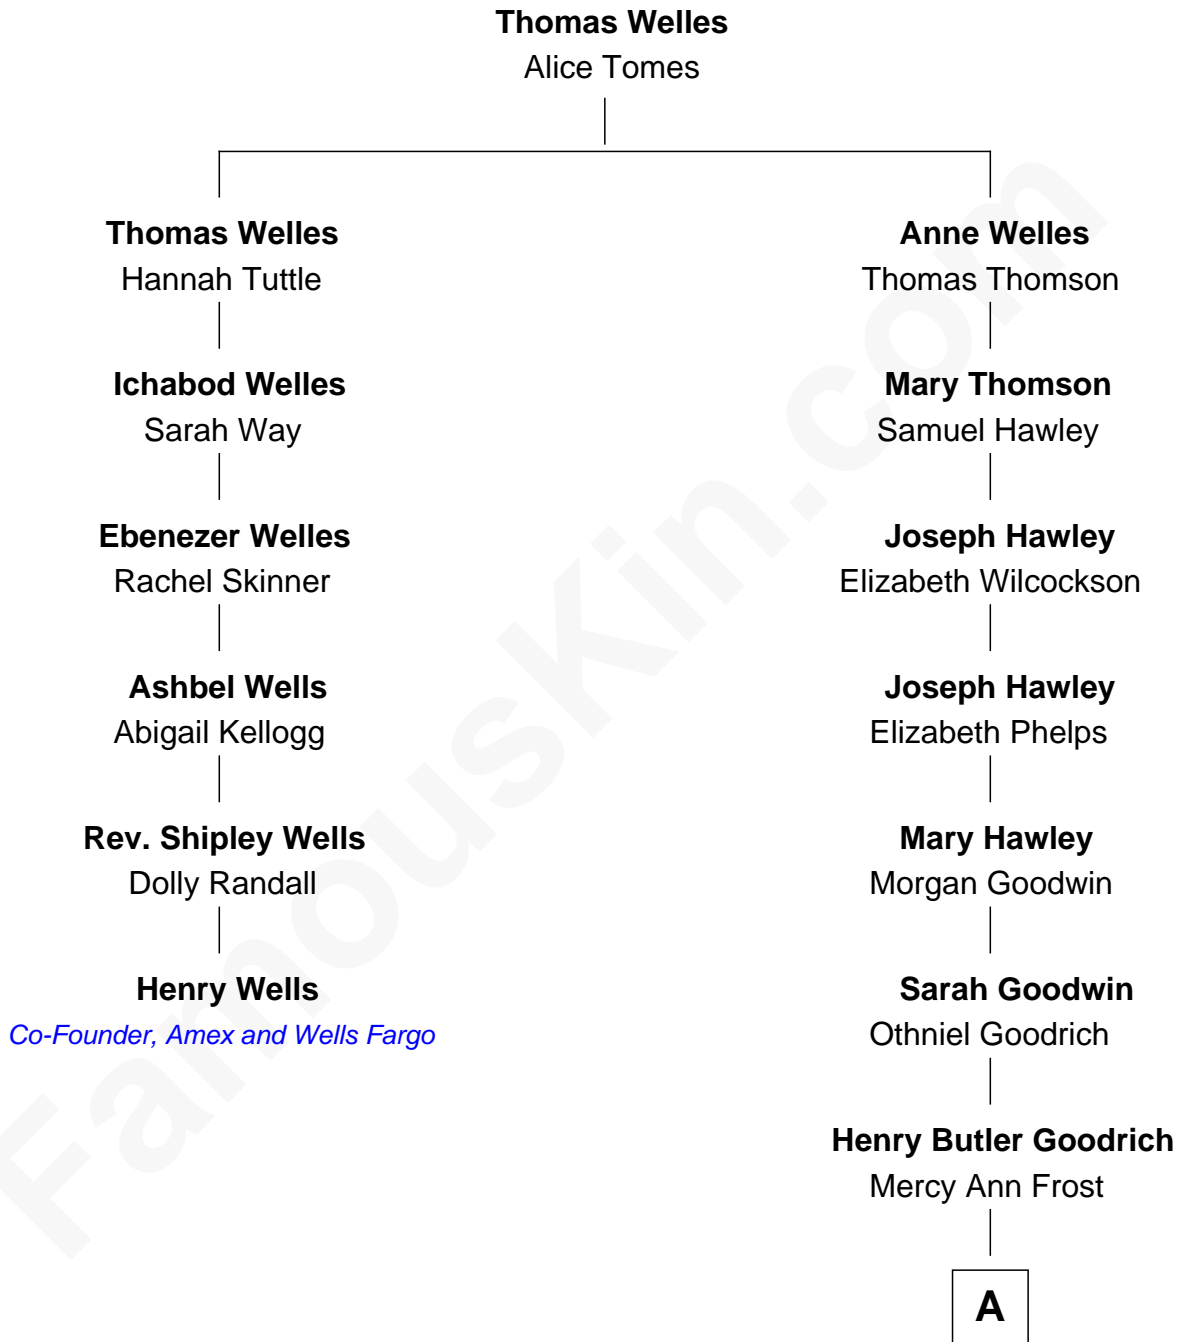

FamousKin.com

Relationship Chart of

Henry Wells

Co-Founder of American Express and Wells Fargo and Co

5th cousin 6 times removed of

Kate Upton

Sports Illustrated Swimsuit Cover Model

A

—
Emma Frost Goodrich
George McNaughton Vial

—
Charles Henry Vial
Margaret Hastings Tyler

—
Elizabeth Brooks Vial
Stephen Edward Upton

—
Jefferson Matthew Upton
Shelley Fawn Davis

—
Kate Upton
Model and Actress