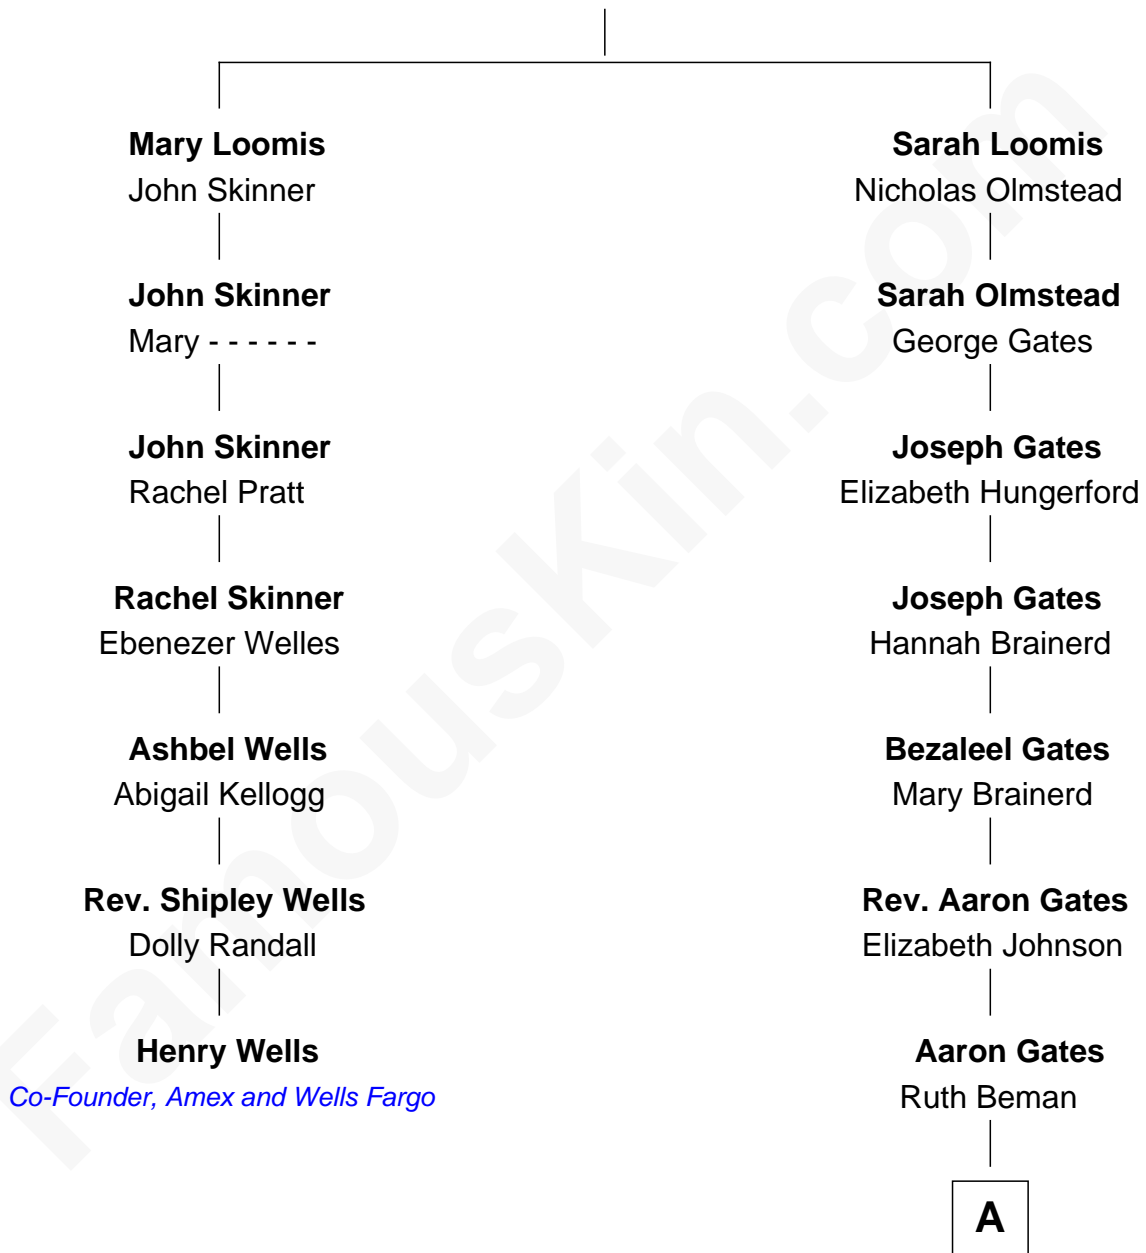

FamousKin.com

Relationship Chart of

Henry Wells

Co-Founder of American Express and Wells Fargo and Co.

6th cousin 3 times removed of

Charles Dawes

30th U.S. Vice-President

Joseph Loomis

Mary White

A

—
Beman Gates

Betsey Sibyl Shipman

—
Mary Beman Gates

Brig. Gen. Rufus R. Dawes

—
Charles Dawes

30th U.S. Vice-President

FamousKin.com