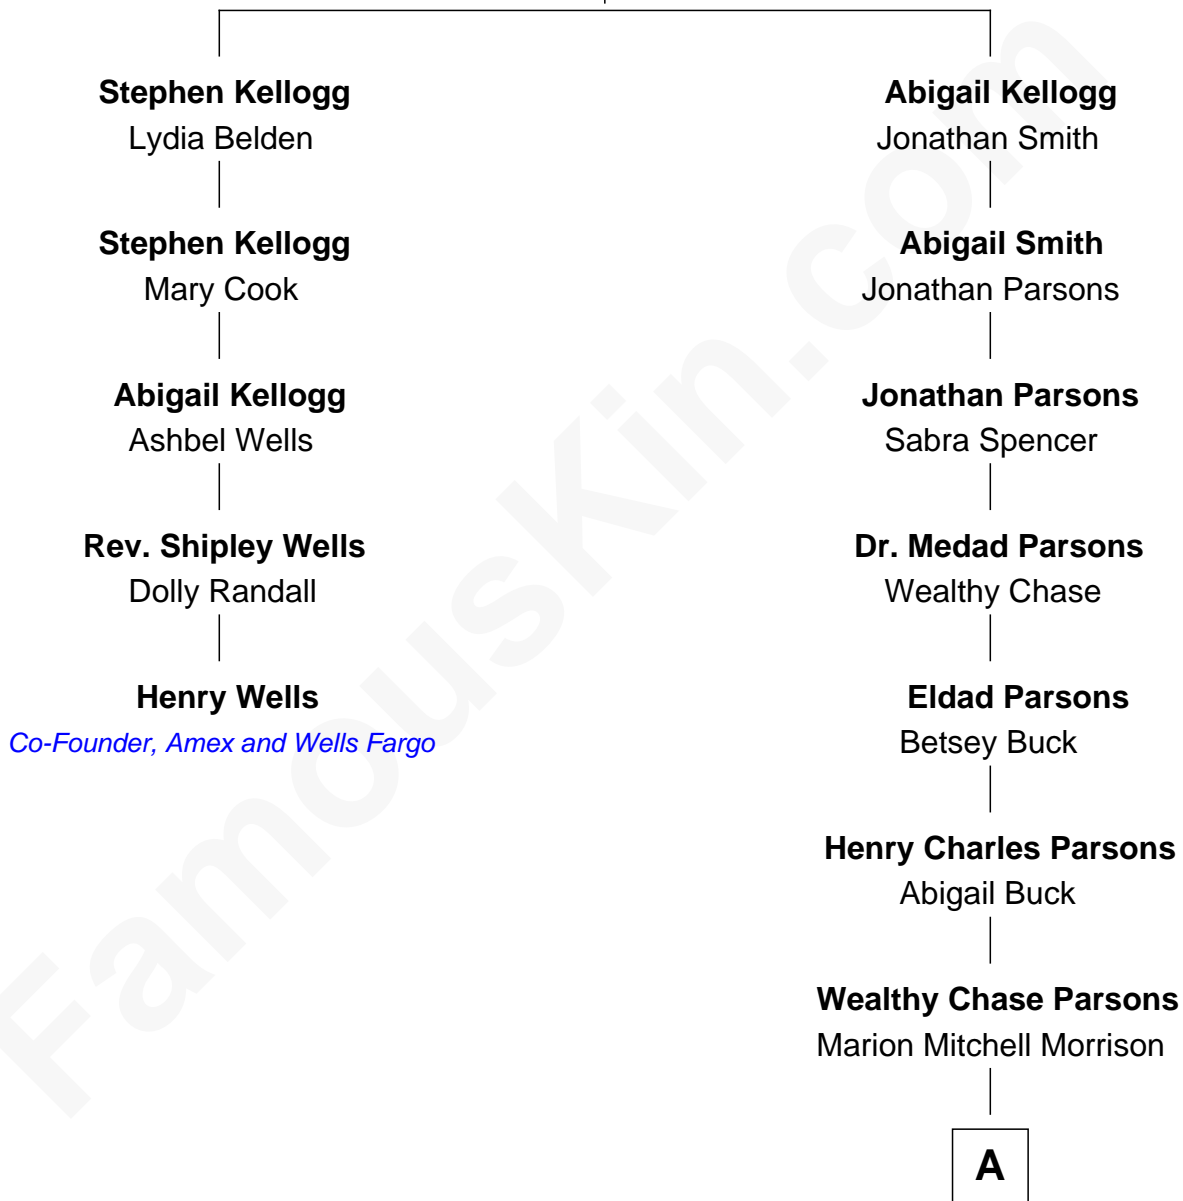

FamousKin.com

Relationship Chart of

Henry Wells

Co-Founder of American Express and Wells Fargo and Co

4th cousin 4 times removed of

John Wayne
Movie Actor

Joseph Kellogg
Abigail Terry

A

—
Clyde Leonard Morrison

Mary Alberta Brown

—
John Wayne

Movie Actor

FamousKin.com