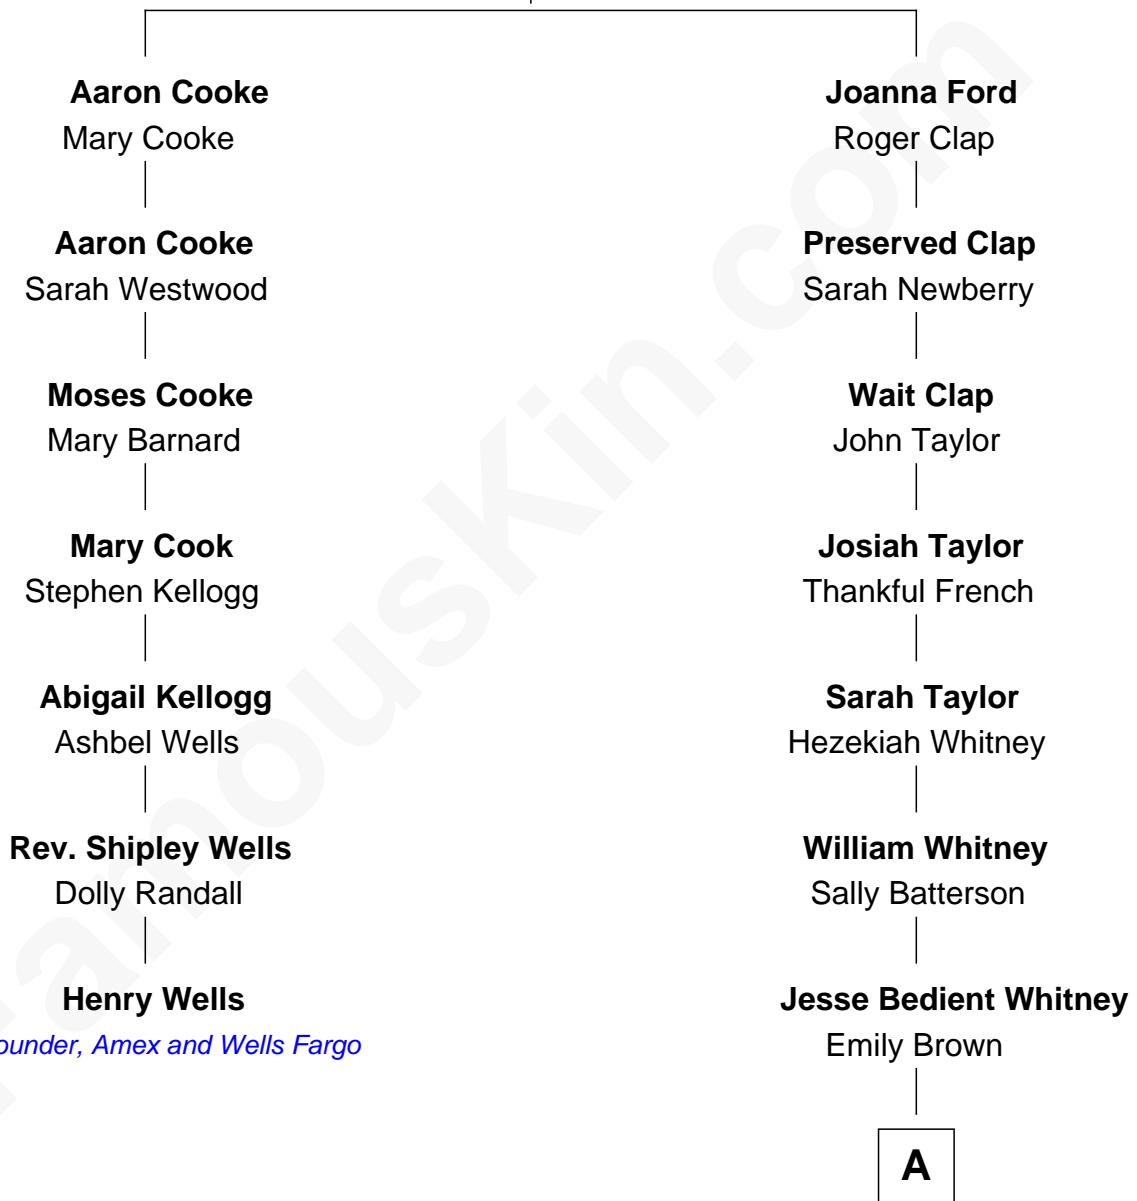

FamousKin.com

Relationship Chart of

Henry Wells

Co-Founder of American Express and Wells Fargo and Co.

6th cousin 5 times removed of

Mike Huckabee

44th Governor of Arkansas

Elizabeth Charde

with husband
Aaron Cooke

with husband
Thomas Ford

A

|
Scott Massena Whitney

Mary A. Bell

|
Charles O. Whitney

Sarah R. Sickler

|
Eva Lorena Whitney