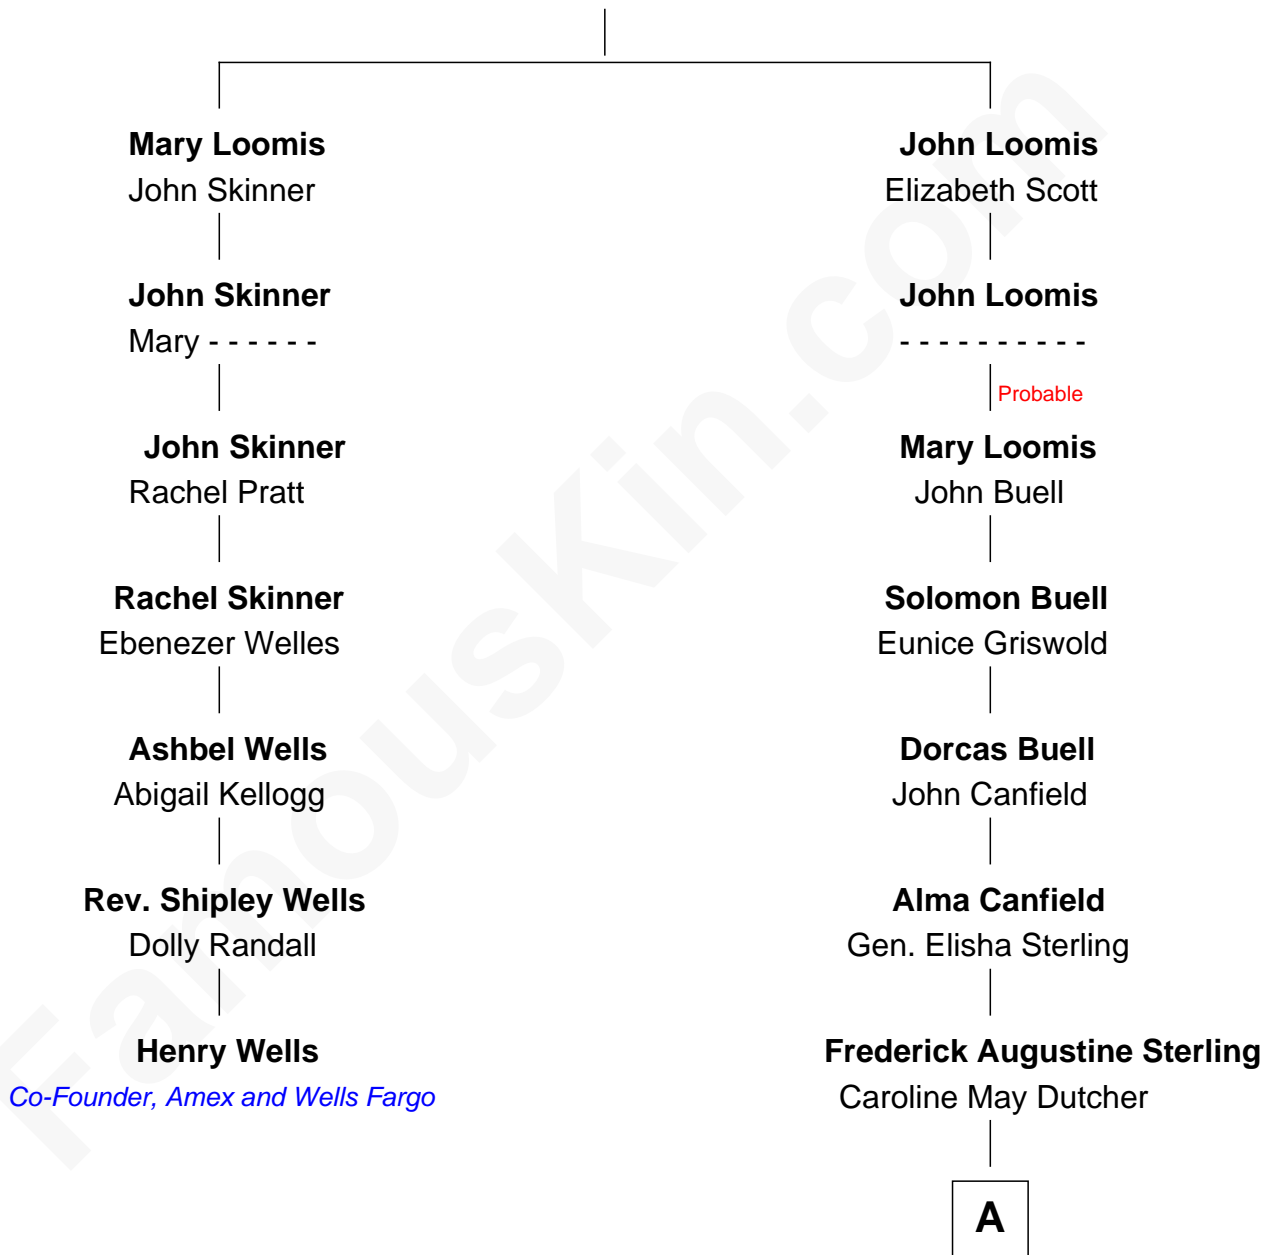

FamousKin.com

Relationship Chart of

Henry Wells

Co-Founder of American Express and Wells Fargo and Co.

6th cousin 5 times removed of

Oliver Platt
Movie Actor

Joseph Loomis
Mary White

A

—
Caroline Dutcher Sterling

Joseph Hodges Choate

—
Joseph Hodges Choate

Cora Lyman Oliver

—
Helen Choate

Geoffrey Platt

—
Nicholas Platt

Sheila Maynard