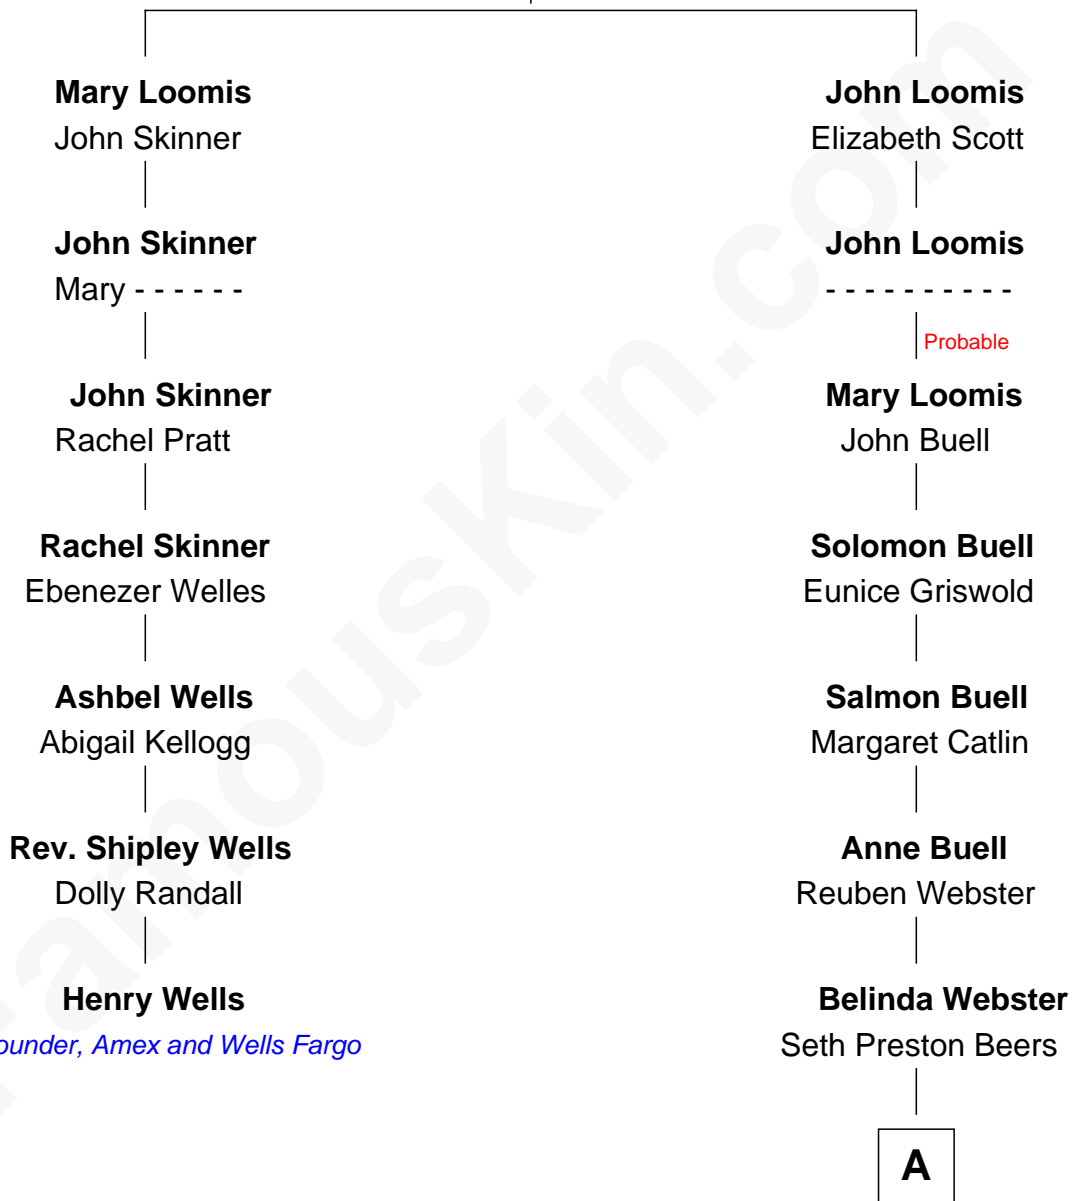

## Relationship Chart of

### Henry Wells

*Co-Founder of American Express and Wells Fargo and Co.*

6th cousin 5 times removed of

**James Spader**

*TV and Movie Actor*

**Joseph Loomis**

Mary White

**A**

**George Webster Beers**

Elizabeth Victoria Clerc

**Henry Augustin Beers**

Mary Heaton

**Mary Heaton Beers**

Vanderbilt Reginald Spader

**Stoddard Greenwood Spader**

Jean Fraser