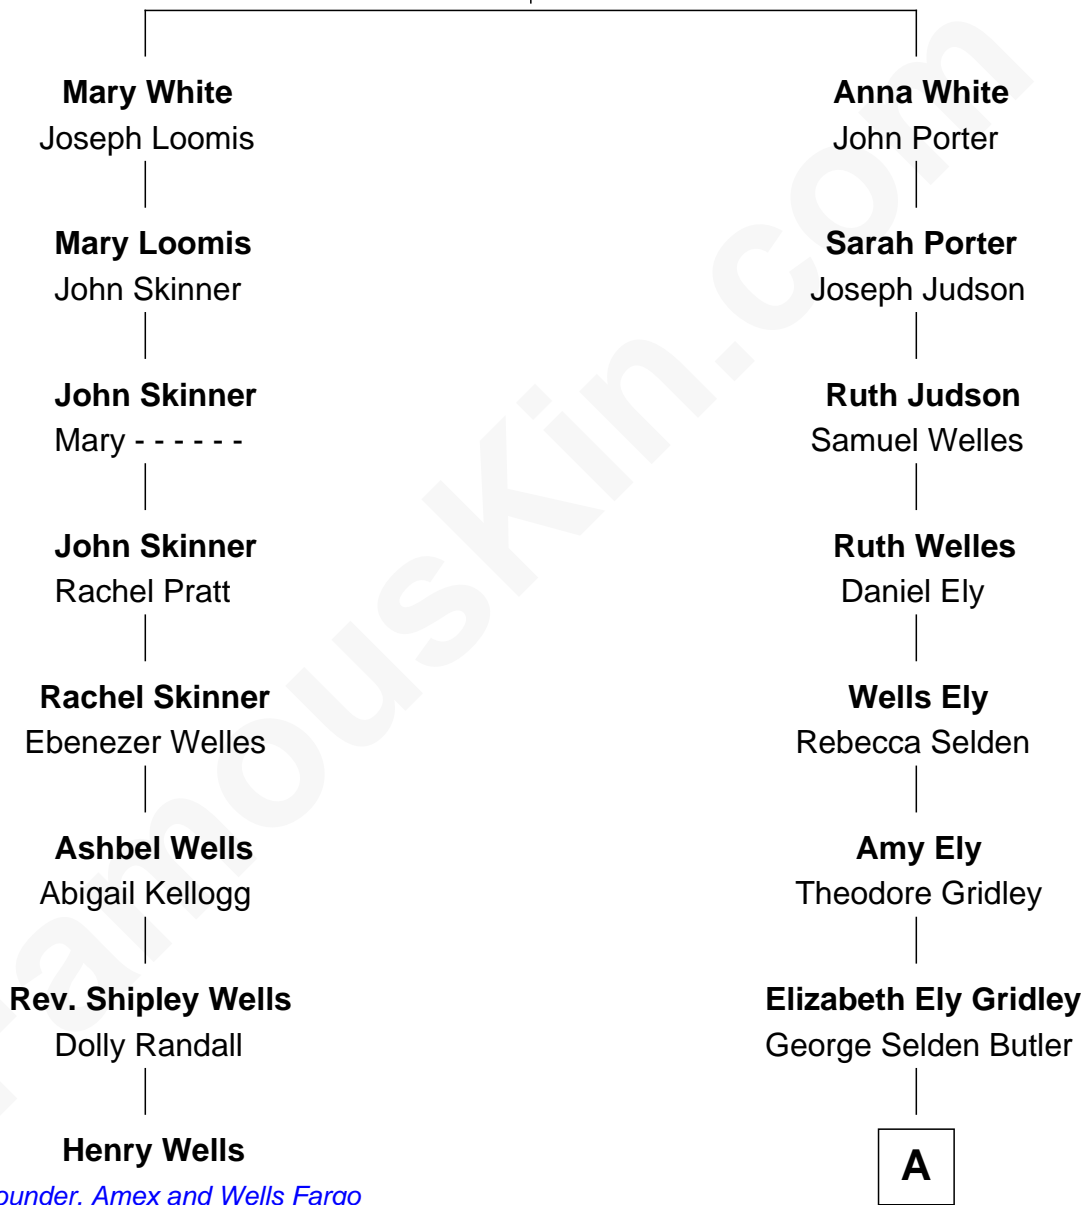

FamousKin.com

Relationship Chart of

Henry Wells

Co-Founder of American Express and Wells Fargo and Co.

7th cousin 3 times removed of

Gerald Ford

38th U.S. President

Robert White

Bridget Allgar

A

|
Amy Gridley Butler
George Manney Ayer

|
Adele Augusta Ayer
Levi Addison Gardner

|
Dorothy Ayer Gardner
Leslie Lynch King

|
Gerald Ford
38th U.S. President

FamousKin.com