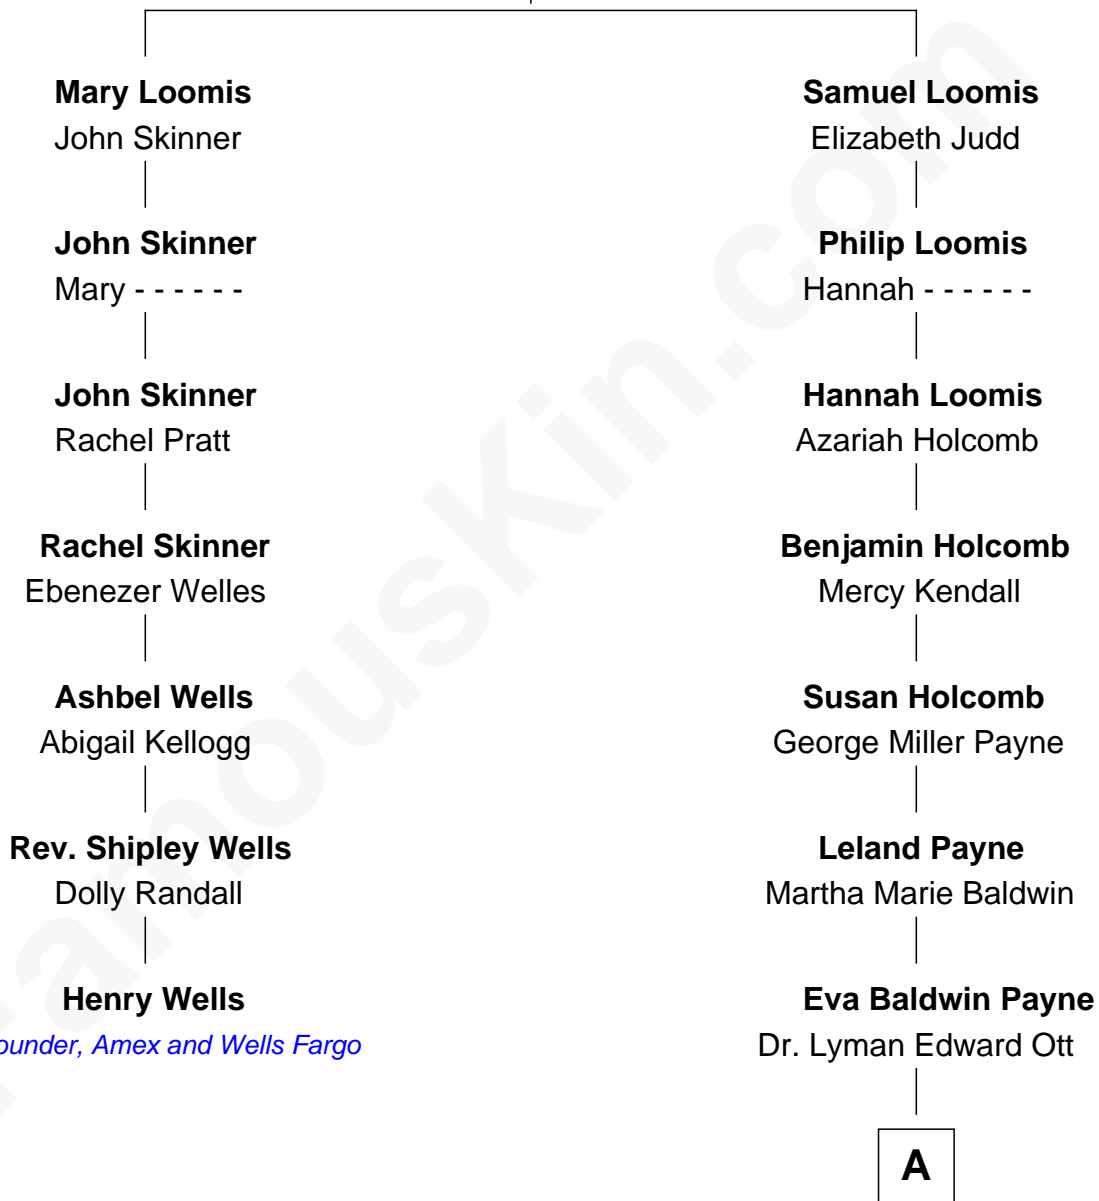

## Relationship Chart of

### Henry Wells

*Co-Founder of American Express and Wells Fargo and Co.*

6th cousin 3 times removed of

**Dan Quayle**

*44th U.S. Vice-President*

**Joseph Loomis**

Mary White

**A**

—  
**Martha M. Ott**

Eugene Collins Pulliam

—  
**Martha Corinne Pulliam**

James Cline Quayle

—  
**Dan Quayle**

*44th U.S. Vice-President*

FamousKin.com