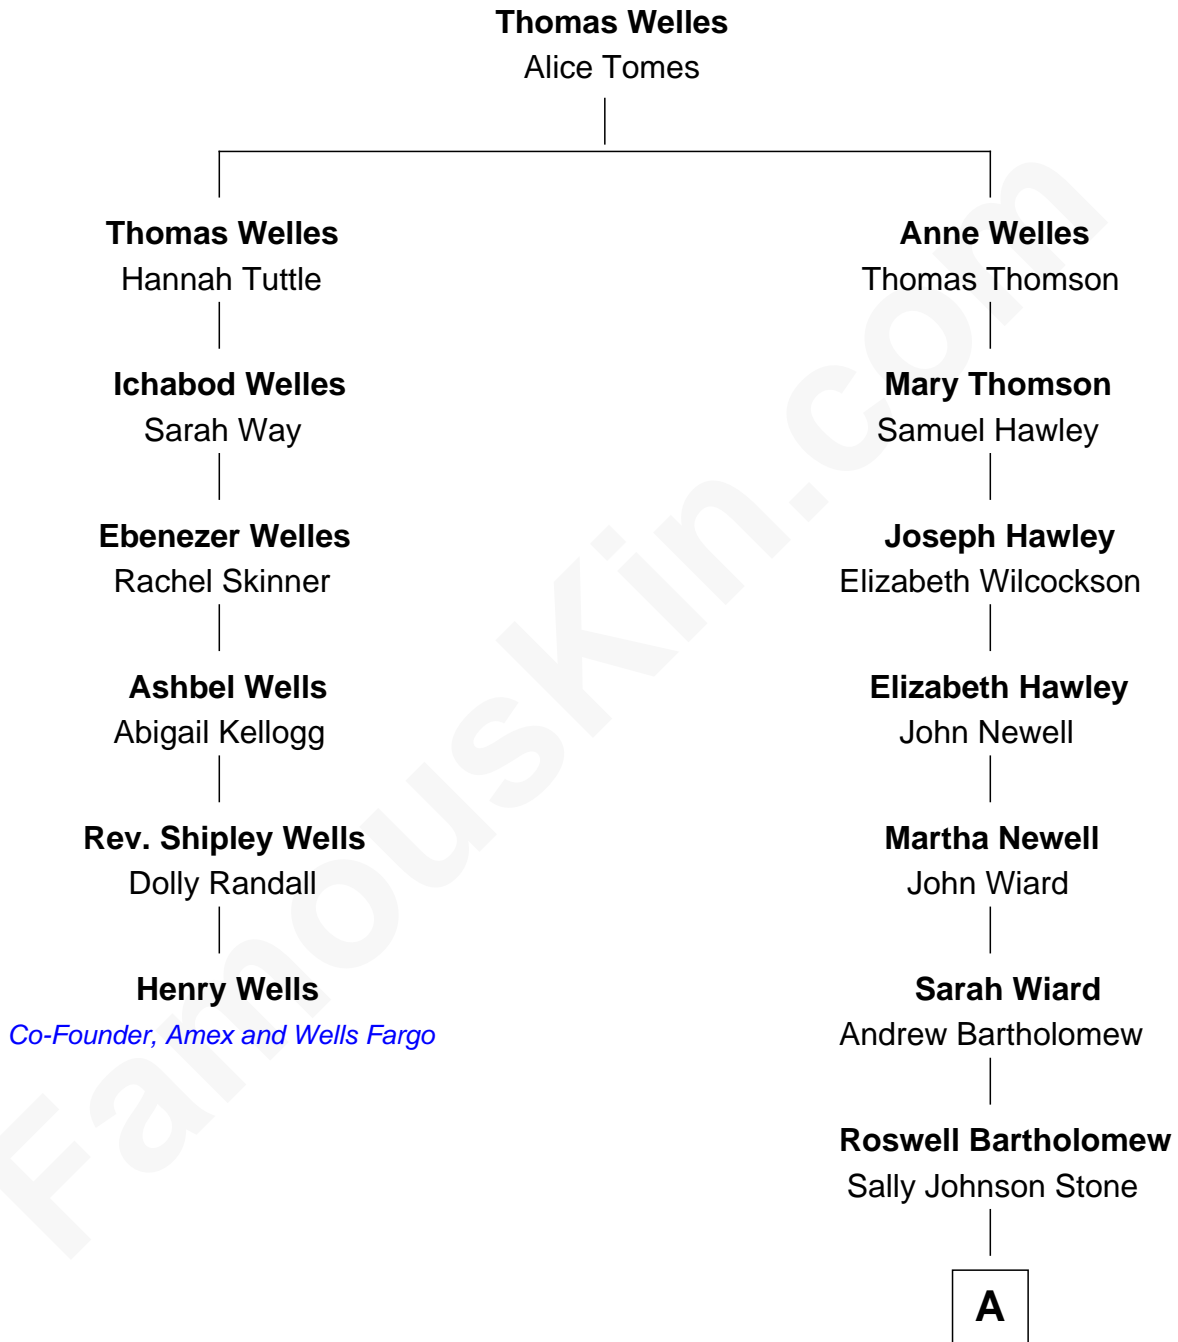

FamousKin.com

Relationship Chart of

Henry Wells

Co-Founder of American Express and Wells Fargo and Co.

5th cousin 6 times removed of

Bill Weld

68th Governor of Massachusetts

A

George Medad Bartholomew

Fanny Griswold Fowler

Fanny Elizabeth Bartholomew

Dr. Francis Minot Weld

Francis Minot Weld

Margaret Low White

David Weld

Mary Blake Nichols