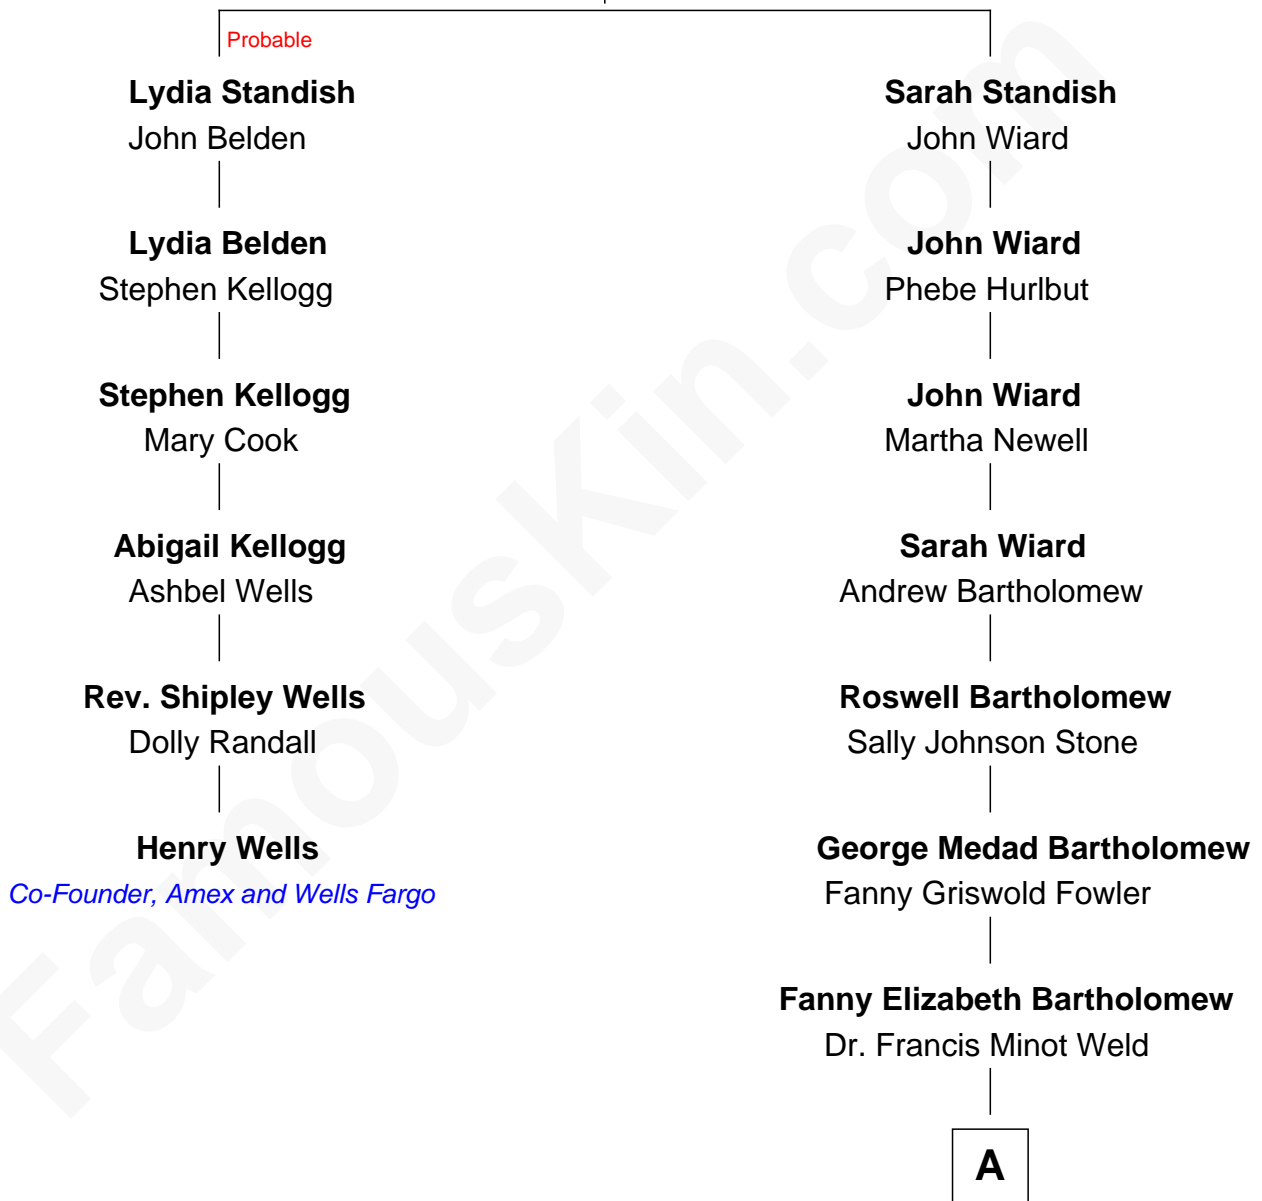

FamousKin.com

Relationship Chart of

Henry Wells

Co-Founder of American Express and Wells Fargo and Co.

5th cousin 4 times removed of

Bill Weld

68th Governor of Massachusetts

Thomas Standish
Susannah Smith

A

Francis Minot Weld
Margaret Low White

David Weld
Mary Blake Nichols

Bill Weld

68th Governor of Massachusetts

FamousKin.com