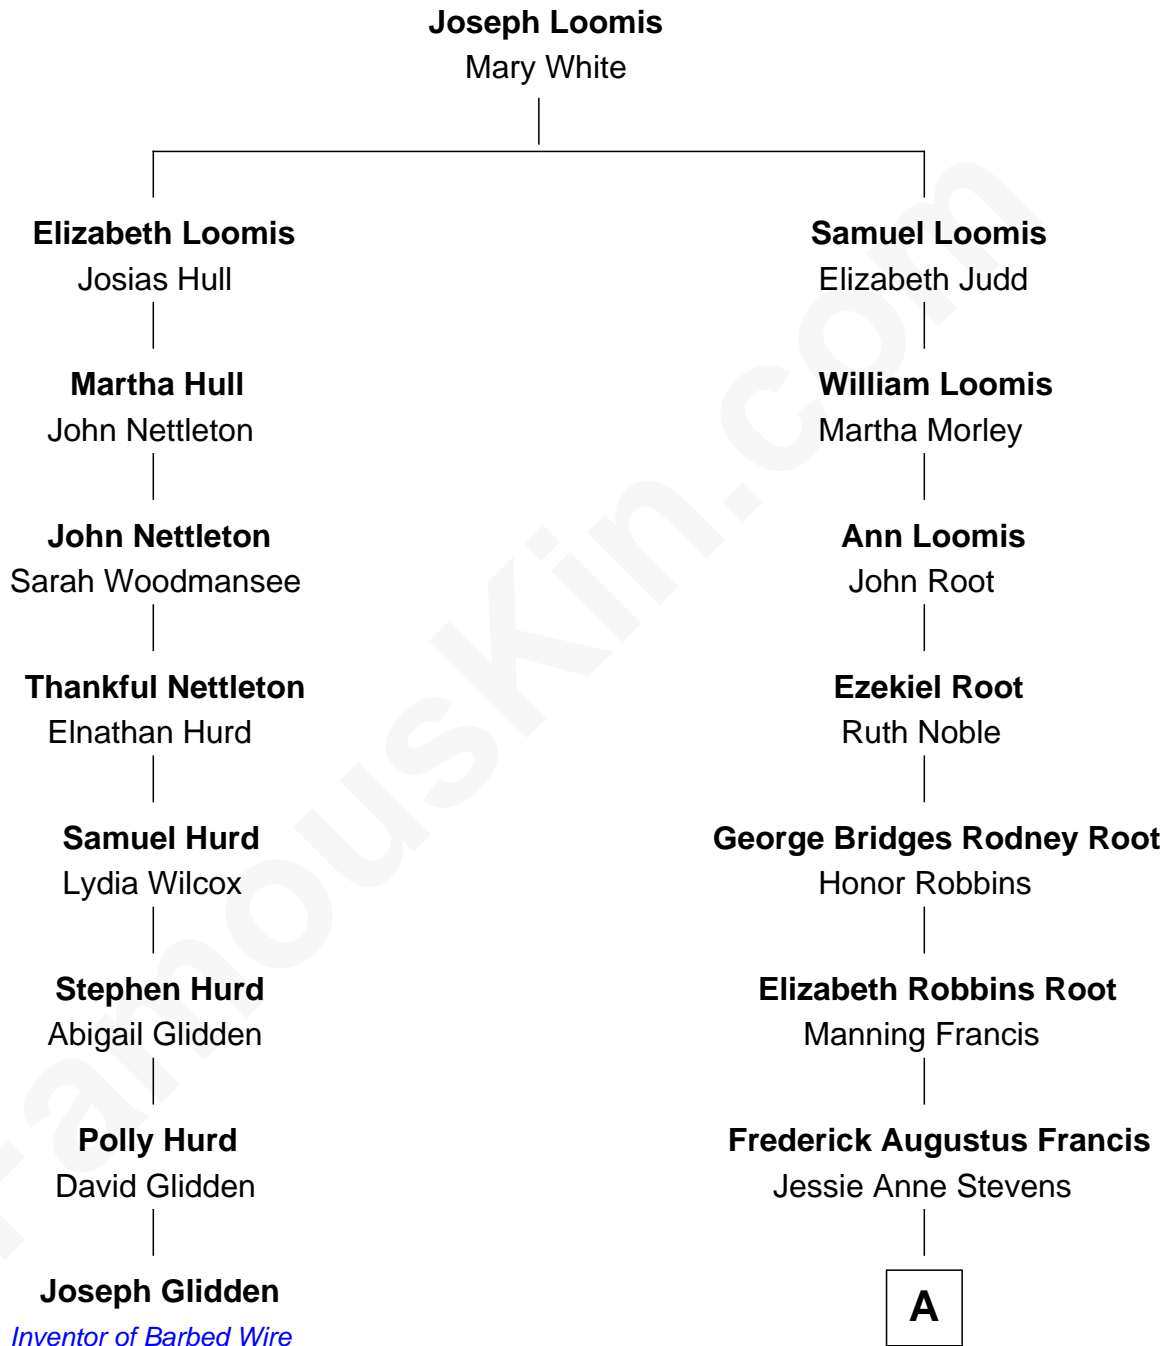

# FamousKin.com Relationship Chart of

**Joseph Glidden**

*Inventor of Barbed Wire*

7th cousin 2 times removed of

**Nancy (Davis) Reagan**

*First Lady of President Ronald Reagan*

**A**

**Anne Ayers Francis**  
John Newell Robbins

**Kenneth Seymour Robbins**  
Edith Prescott Lockett

**Nancy (Davis) Reagan**  
*First Lady of Ronald Reagan*

FamousKin.com