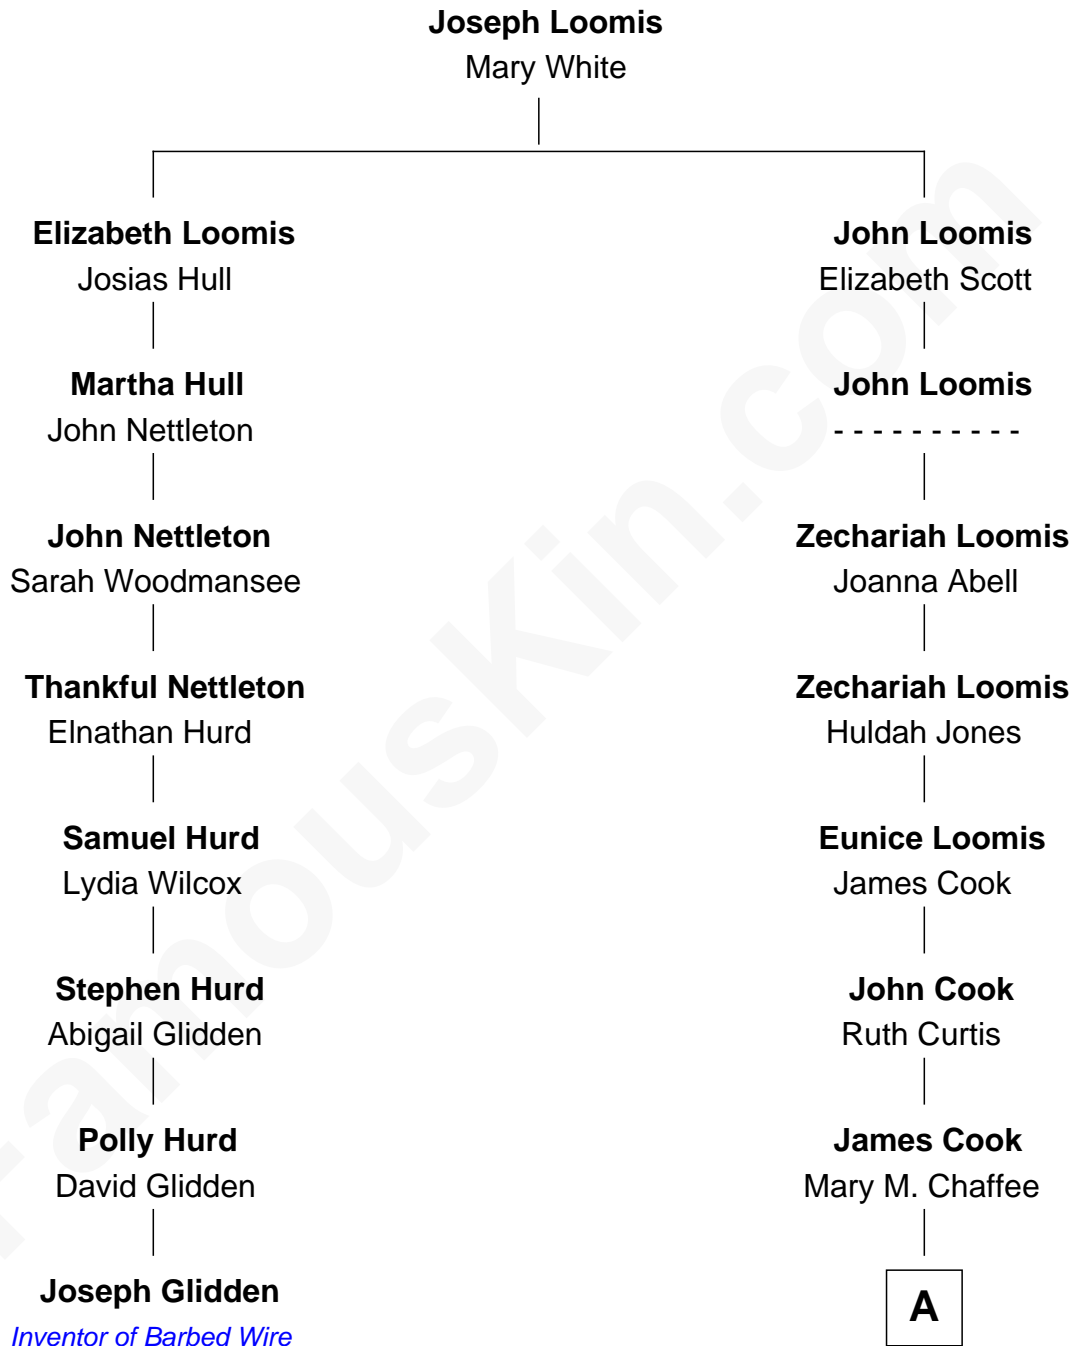

FamousKin.com Relationship Chart of

Joseph Glidden

Inventor of Barbed Wire

7th cousin 4 times removed of

Amber Stevens West

TV and Movie Actress

A

Josey Chaffee Cook
Julianne Frances Taylor