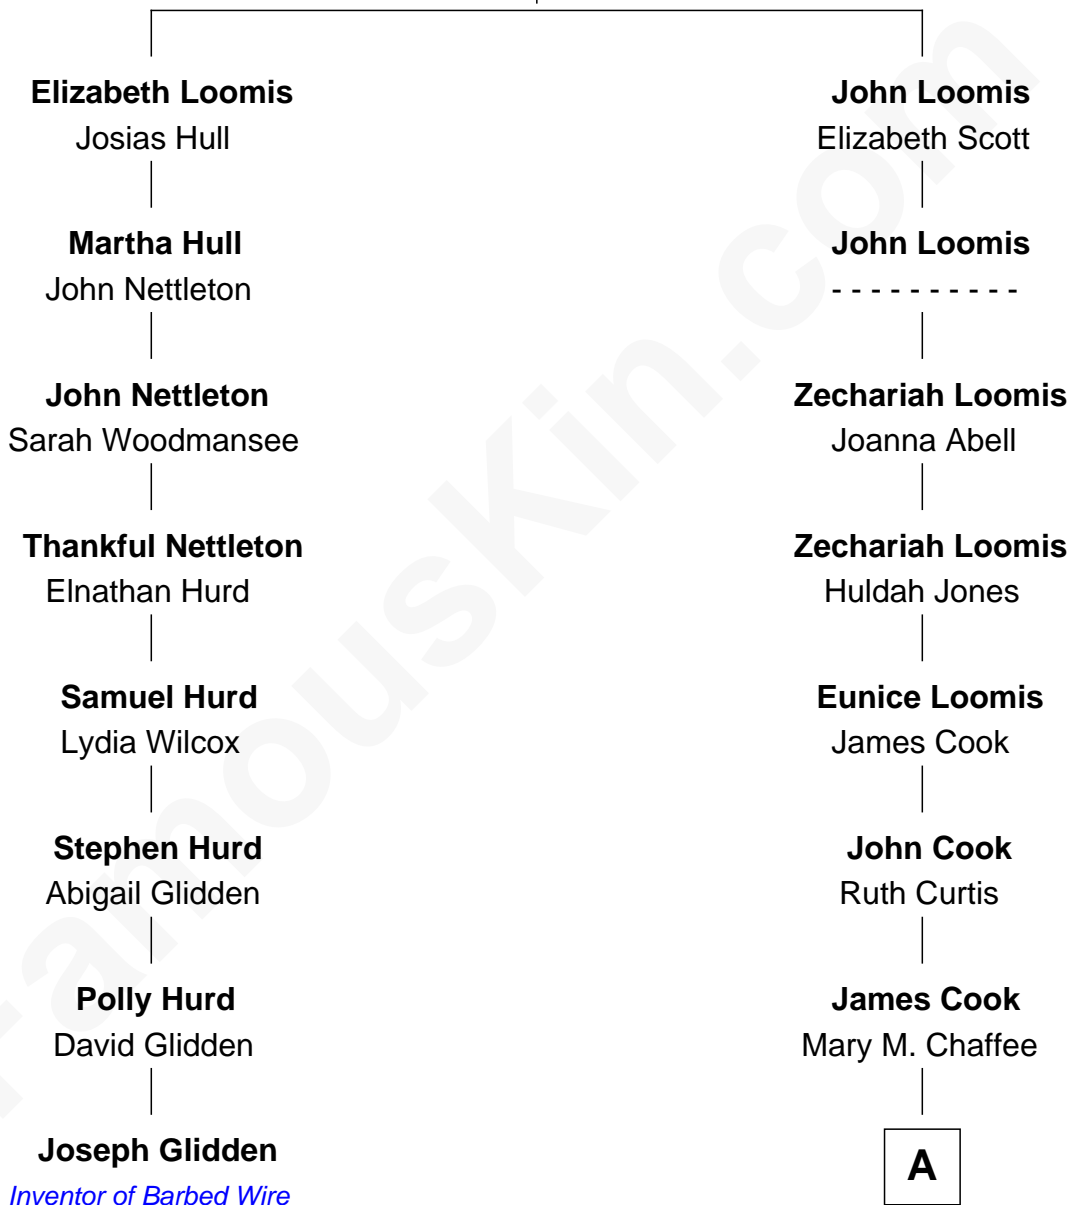

# FamousKin.com Relationship Chart of

**Joseph Glidden**

*Inventor of Barbed Wire*

7th cousin 3 times removed of

**Shadoe Stevens**

*Radio Disc Jockey*

**Joseph Loomis**

Mary White