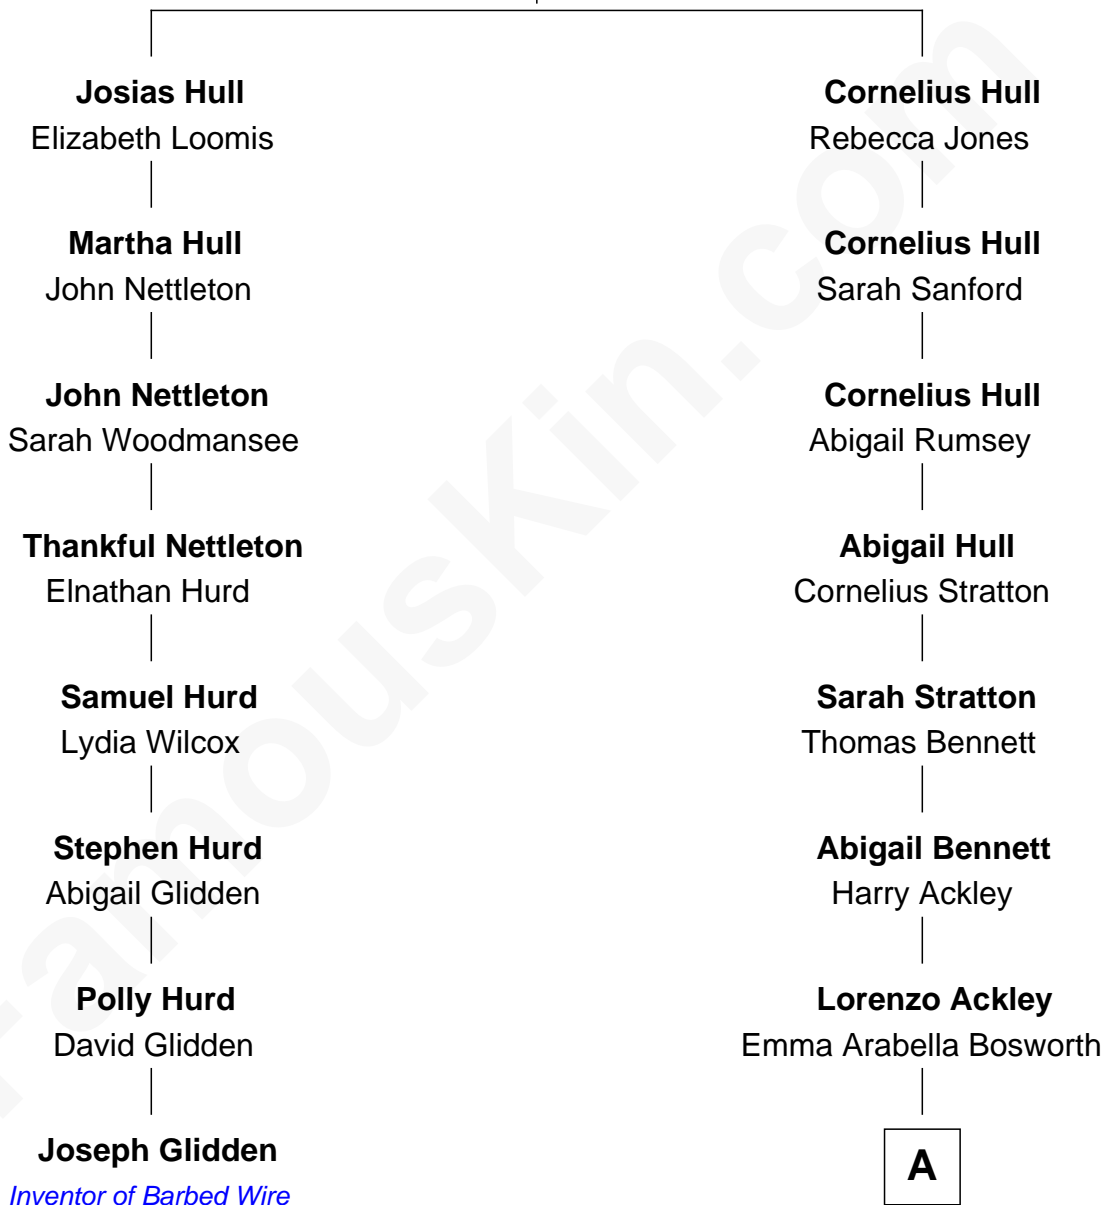

# FamousKin.com Relationship Chart of

**Joseph Glidden**

*Inventor of Barbed Wire*

7th cousin 4 times removed of

**Sydney Biddle Barrows**

*Mayflower Madam*

**George Hull**  
Thomasine Mitchell

**A**

**Helen Eva Ackley**  
William Gildersleeve Parke

**Elizabeth Parke**  
Percy Ballantine

**John Boyd Ballantine**  
Anne L. Crawford

**Jeannette Ballantine**  
Donald Byers Barrows

**Sydney Biddle Barrows**  
*Mayflower Madam*