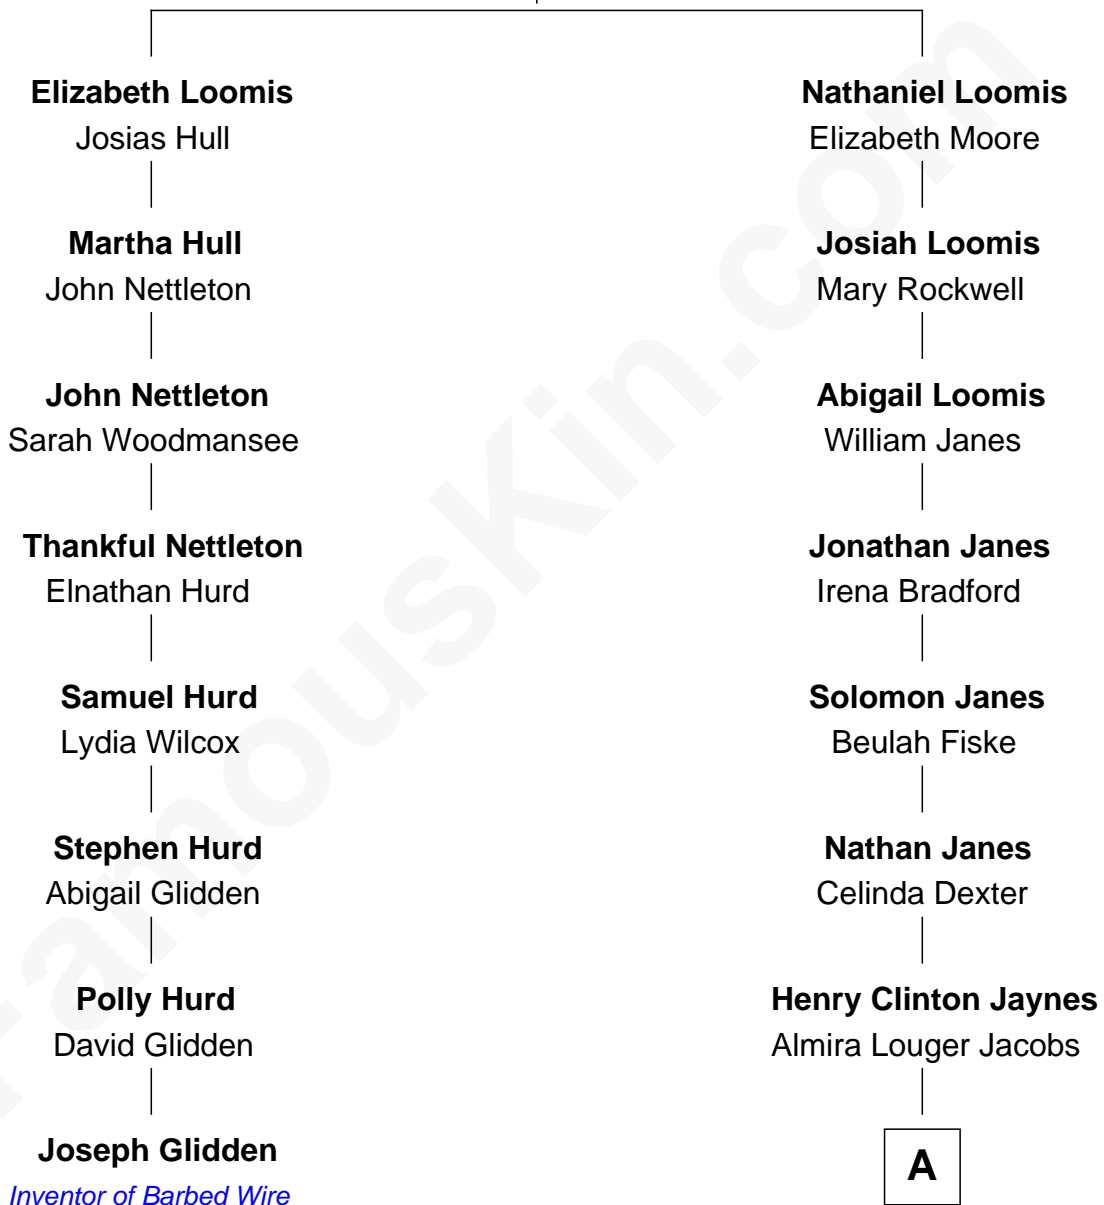

FamousKin.com Relationship Chart of

Joseph Glidden

Inventor of Barbed Wire

7th cousin 3 times removed of

Jane Fonda

Movie Actress

Joseph Loomis

Mary White

A

Henry Silas Jaynes

Elma L. Lanphear

Herberta Elma Jaynes

William Brace Fonda

Henry Jaynes Fonda

Frances Ford Seymour

Jane Fonda