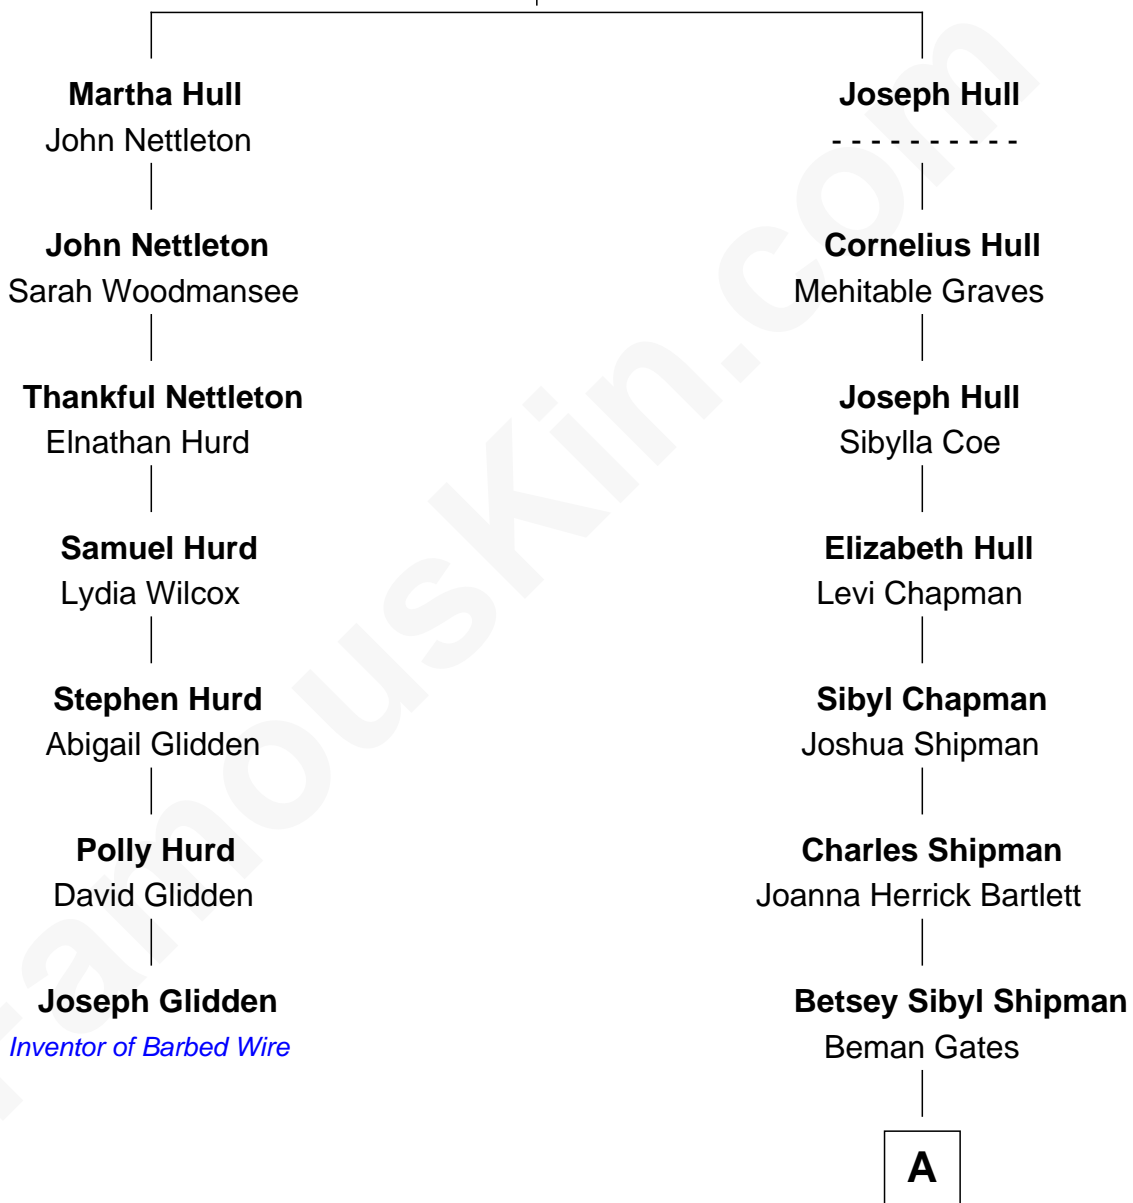

FamousKin.com Relationship Chart of

Joseph Glidden

Inventor of Barbed Wire

6th cousin 2 times removed of

Charles Dawes

30th U.S. Vice-President

Josias Hull

Elizabeth Loomis

A

Mary Beman Gates
Brig. Gen. Rufus R. Dawes

Charles Dawes
30th U.S. Vice-President

FamousKin.com