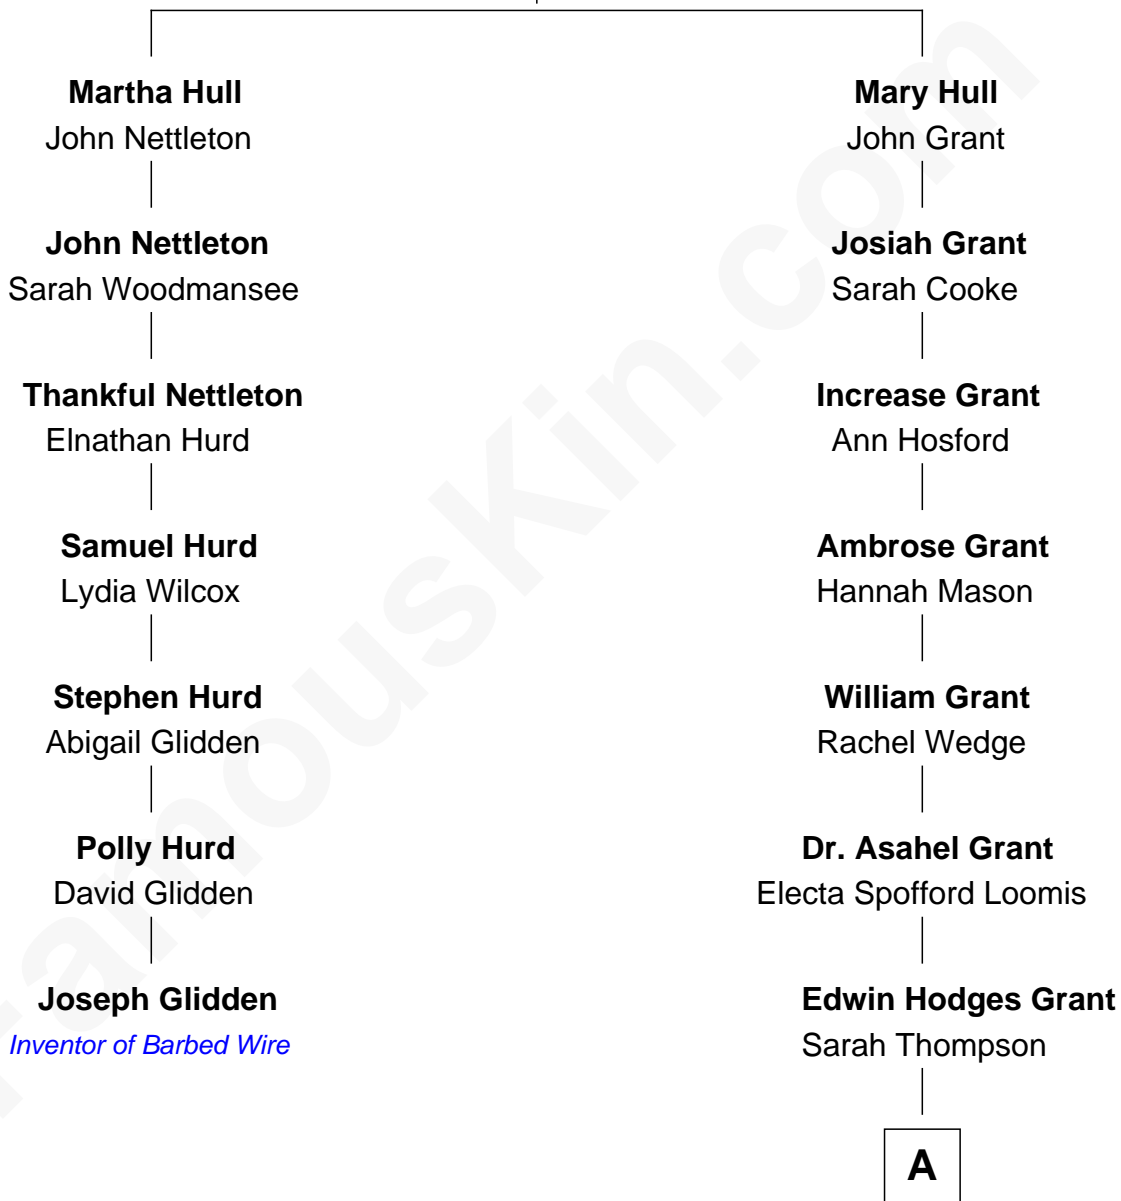

FamousKin.com Relationship Chart of

Joseph Glidden

Inventor of Barbed Wire

6th cousin 4 times removed of

Amy Grant

Christian/Pop Singer and Songwriter

Josias Hull
Elizabeth Loomis

A

|
Henry Hastings Grant

Isabel Paine

|
Otis Paine Grant

Mizella Burton

|
Dr. Burton Paine Grant

Gloria Dean Napier

|
Amy Grant

Christian/Pop Singer and Songwriter