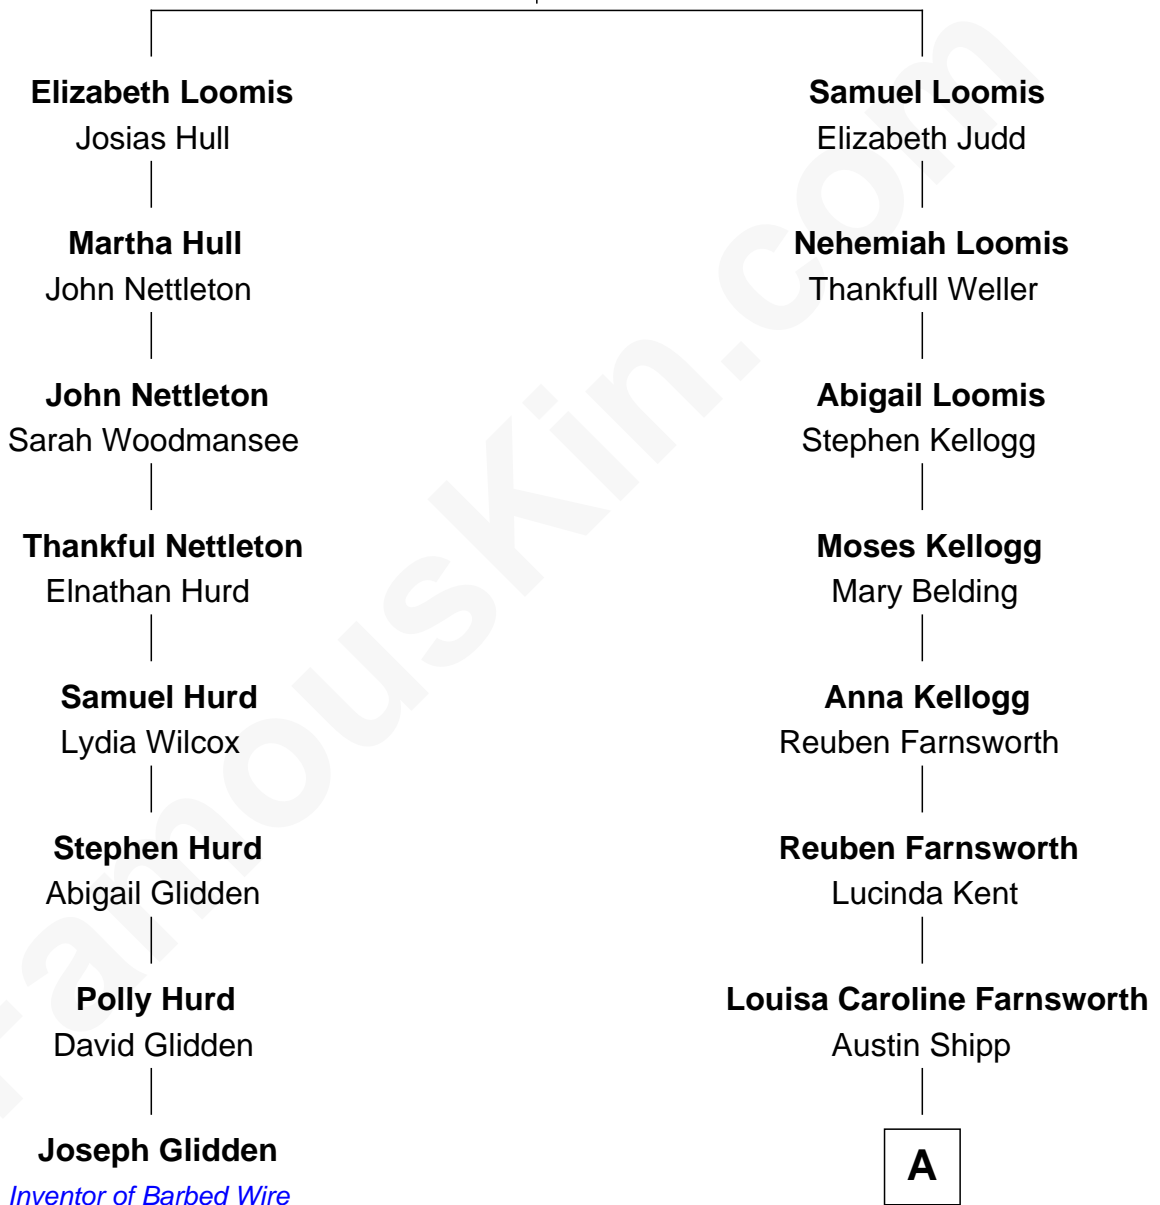

FamousKin.com Relationship Chart of

Joseph Glidden

Inventor of Barbed Wire

7th cousin 4 times removed of

Amy Adams

Movie Actress

Joseph Loomis

Mary White

A

Dr. Milford Bard Shipp

Ellis Reynolds

Olea Shipp

John Hyrum Hill

Olea Lorraine Hill

Frank Ralph Adams

Richard Kent Adams