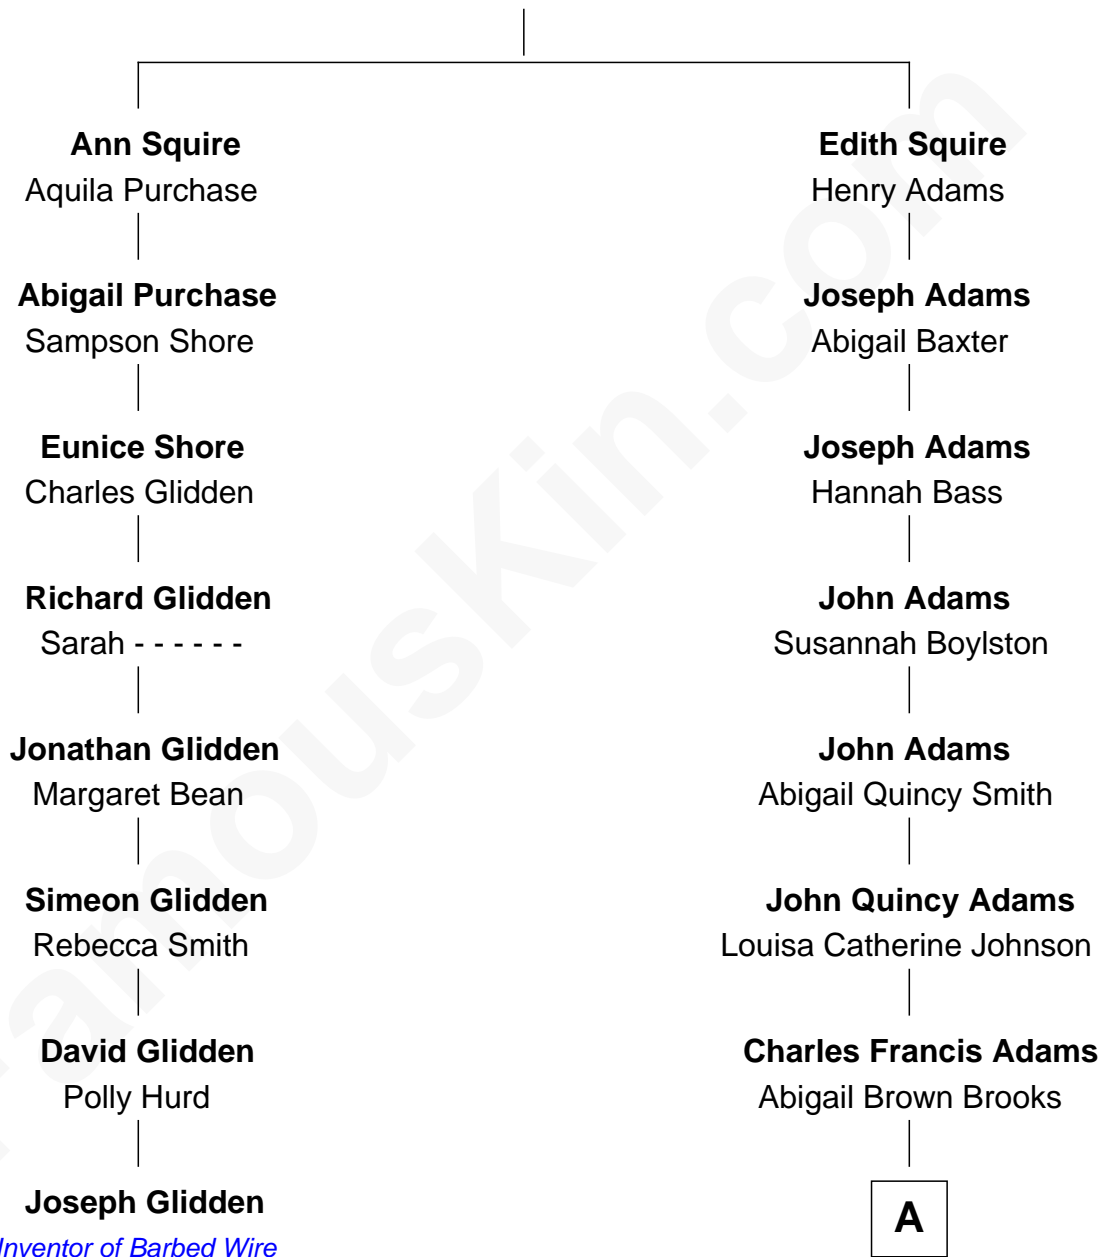

FamousKin.com Relationship Chart of

Joseph Glidden

Inventor of Barbed Wire

7th cousin 3 times removed of

John Adams Morgan

1952 Olympic Sailing Gold Medalist

Henry Squire

A

John Quincy Adams

Frances Cadwallader Crowninshield

Charles Francis Adams

Frances Lovering

Catherine Frances Lovering Adams

Henry Sturgis Morgan

John Adams Morgan

Olympic Gold Medalist