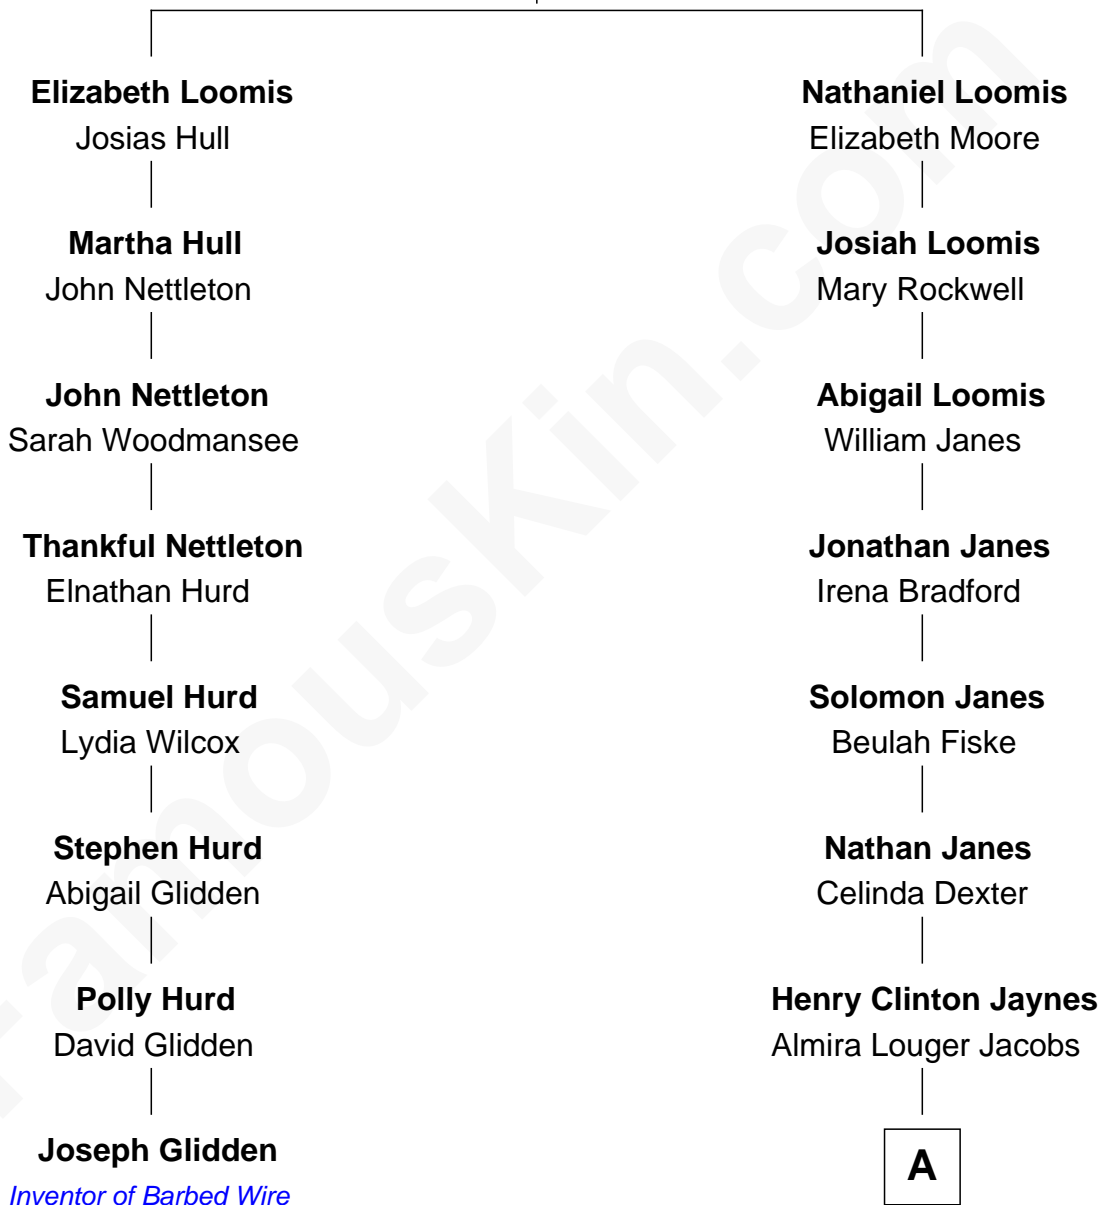

FamousKin.com Relationship Chart of

Joseph Glidden

Inventor of Barbed Wire

7th cousin 3 times removed of

Peter Fonda

TV and Movie Actor

Joseph Loomis

Mary White

A

Henry Silas Jaynes

Elma L. Lanphear

Herberta Elma Jaynes

William Brace Fonda

Henry Jaynes Fonda

Frances Ford Seymour

Peter Fonda