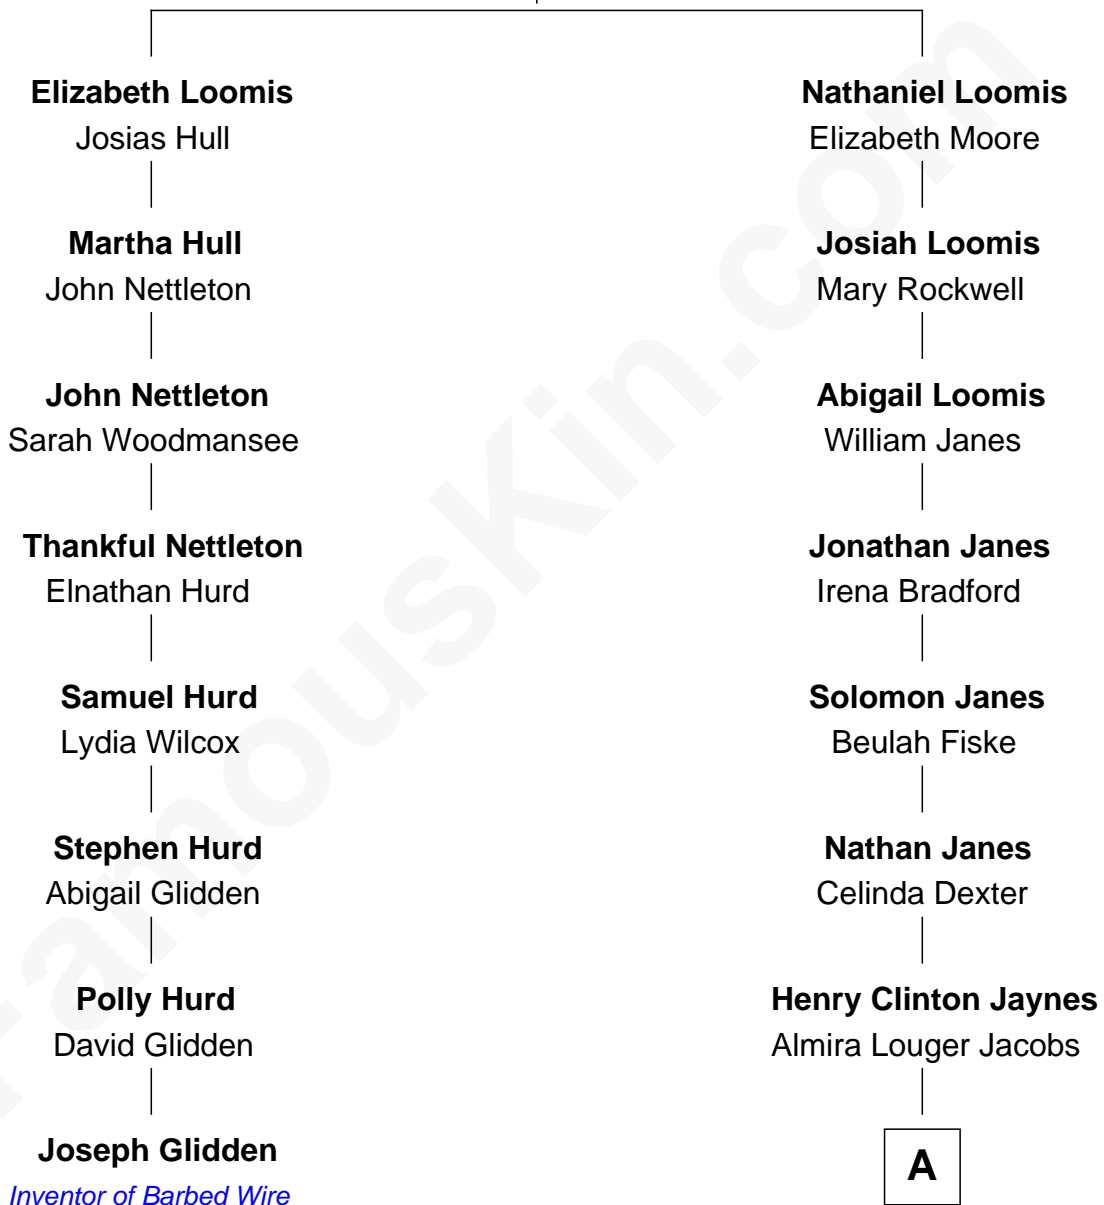

FamousKin.com Relationship Chart of

Joseph Glidden

Inventor of Barbed Wire

7th cousin 4 times removed of

Bridget Fonda

Movie Actress

Joseph Loomis

Mary White

A

Henry Silas Jaynes

Elma L. Lanphear

Herberta Elma Jaynes

William Brace Fonda

Henry Jaynes Fonda

Frances Ford Seymour

Peter H. Fonda