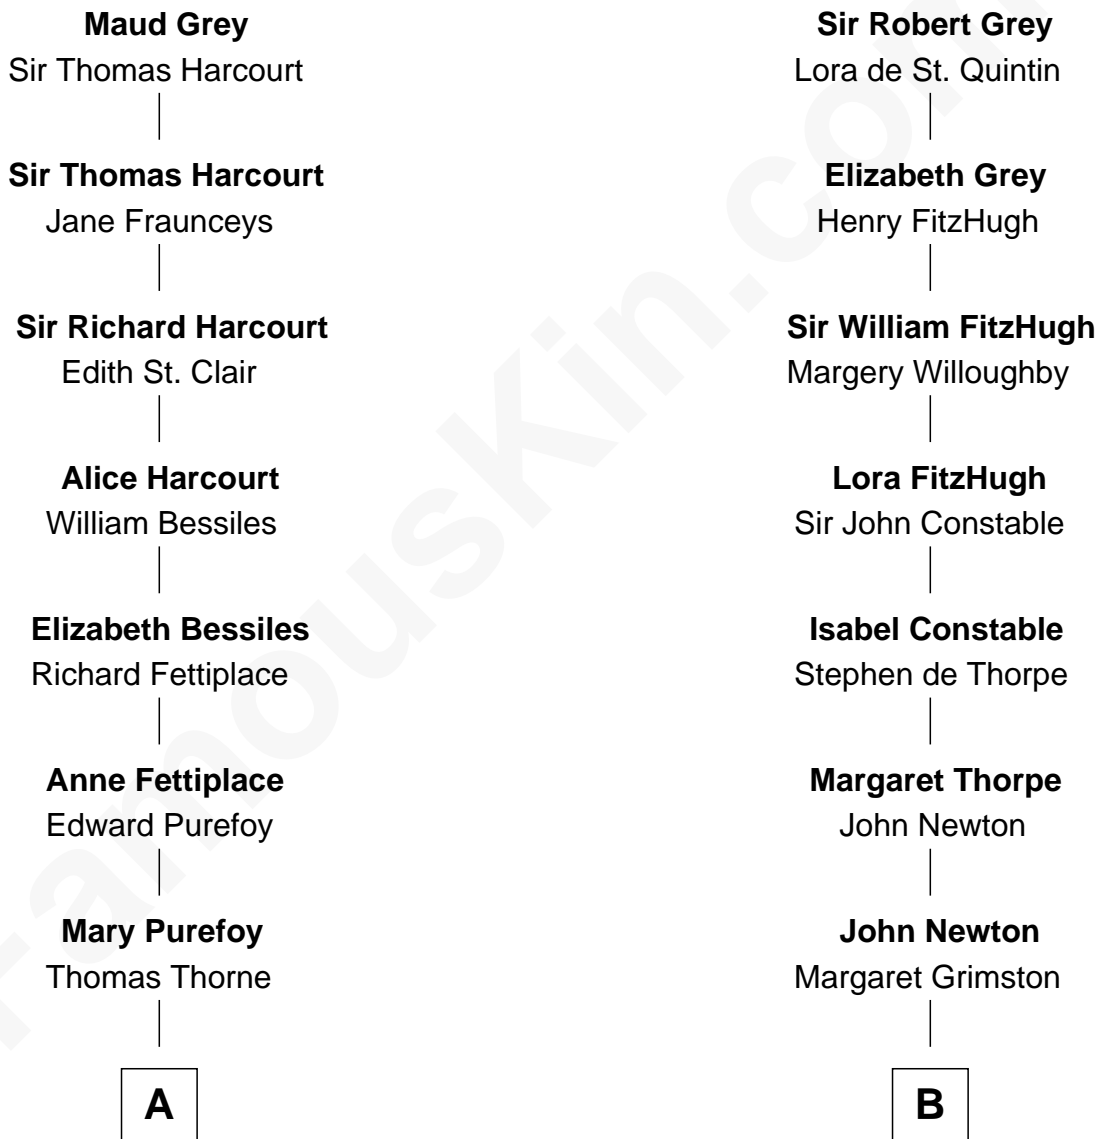

# FamousKin.com Relationship Chart of

**George Hamilton**

*TV and Movie Actor*

19th cousin 1 time removed of

**Mickey Rourke**

*Movie Actor*

**Sir John Grey**

Avice Marmion

**C**

**Lillian C. Gilman**  
Harry Fuller Hamilton

**George William Hamilton**  
Anne Lucille Stevens

**George Hamilton**  
*TV and Movie Actor*

**D**

**Joseph Clinton Carleton**  
Maud Alice Fitts

**Hazel May Carleton**  
Leonard Ernest Cameron