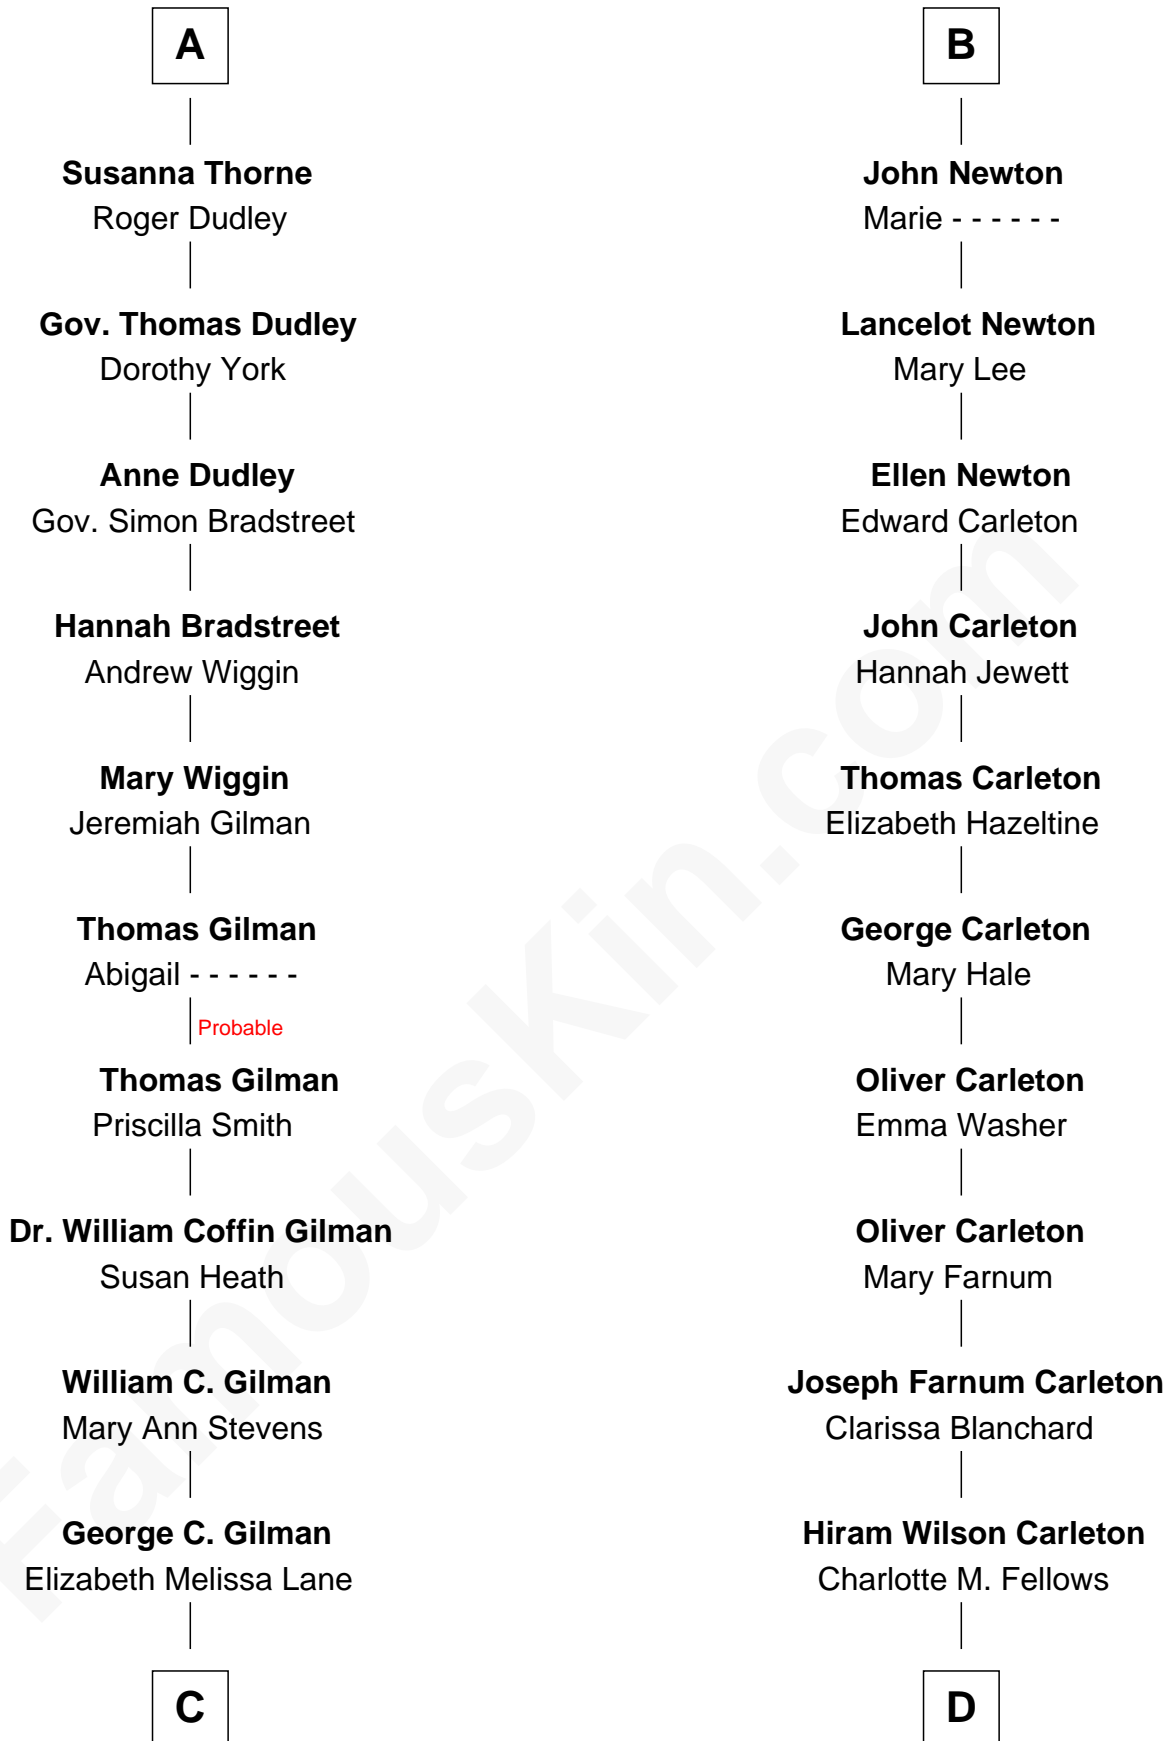

# FamousKin.com Relationship Chart of

**George Hamilton**

*TV and Movie Actor*

19th cousin 1 time removed of

**Mickey Rourke**

*Movie Actor*

**Sir John Grey**

Avice Marmion

**C**

**Lillian C. Gilman**  
Harry Fuller Hamilton

**George William Hamilton**  
Anne Lucille Stevens

**George Hamilton**  
*TV and Movie Actor*

**D**

**Joseph Clinton Carleton**  
Maud Alice Fitts

**Hazel May Carleton**  
Leonard Ernest Cameron

**Annette Elizabeth Cameron**  
Philip Andrew Rourke

**Mickey Rourke**  
*Movie Actor*