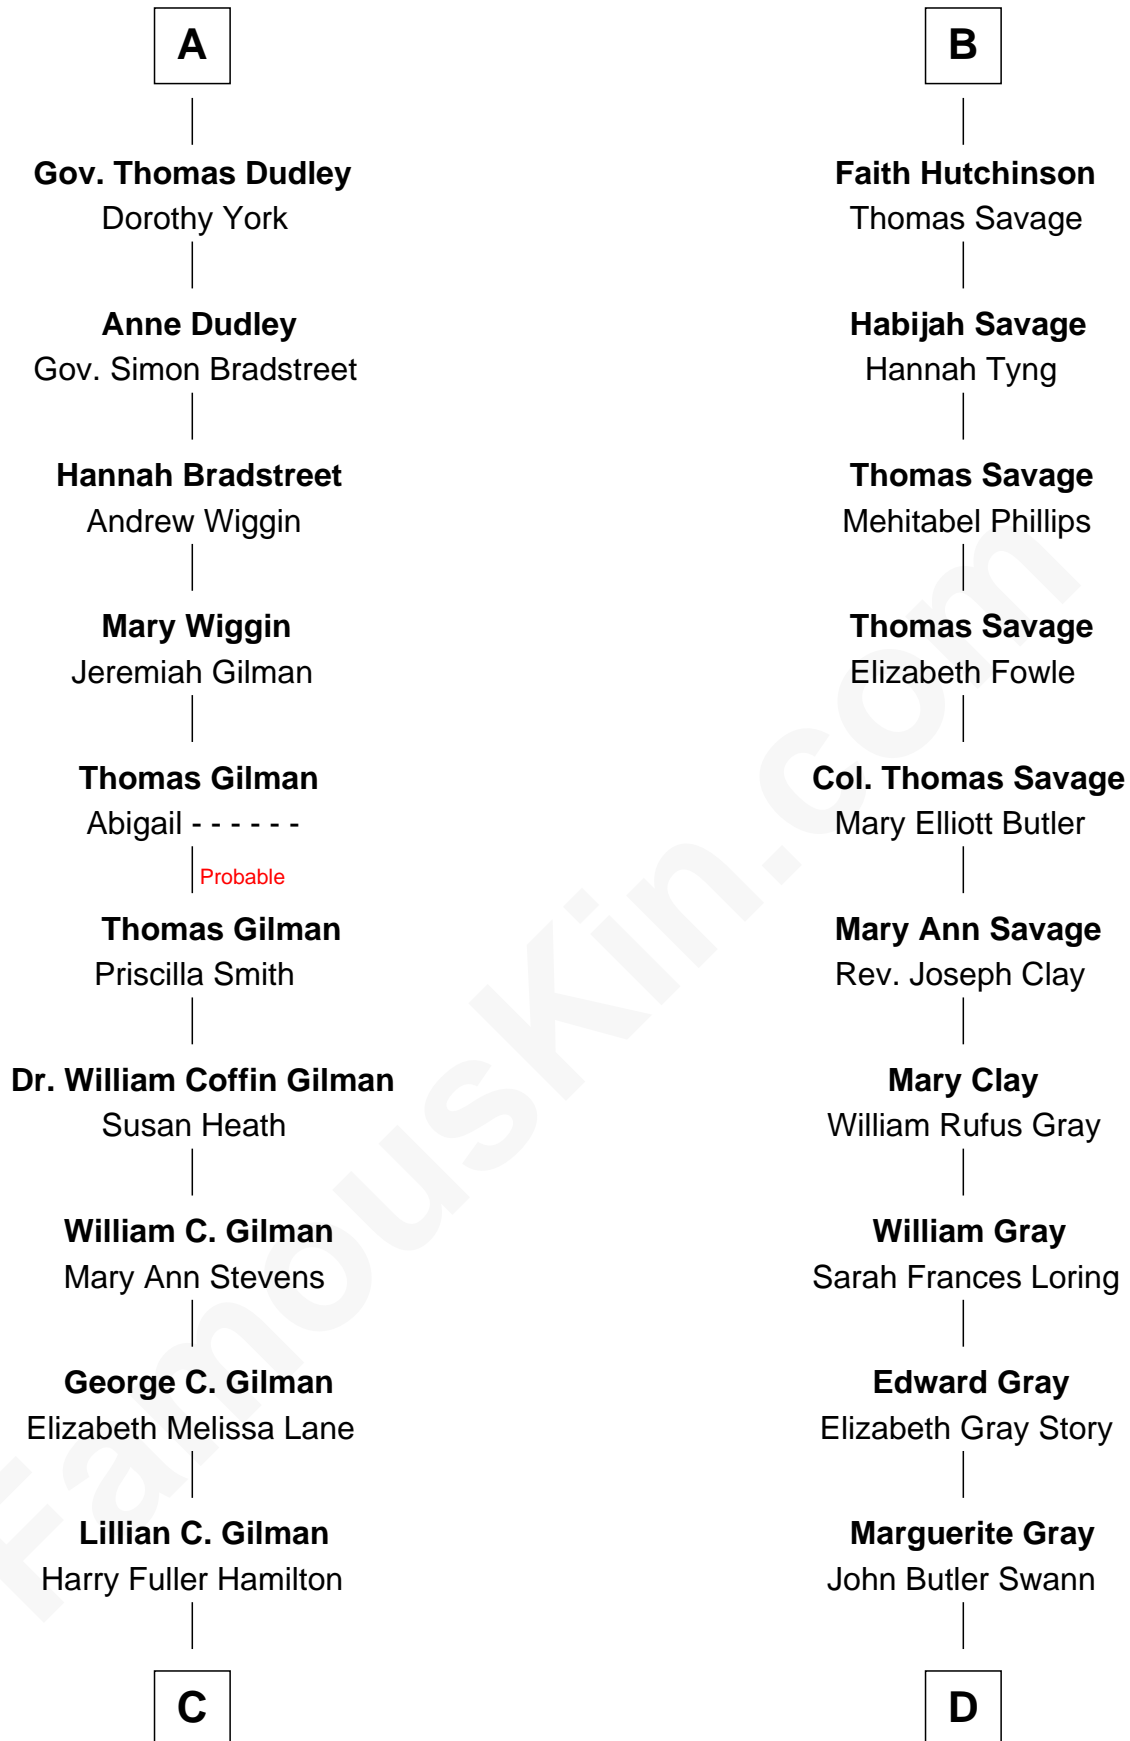

FamousKin.com Relationship Chart of

George Hamilton

TV and Movie Actor

18th cousin of

Story Musgrave

NASA Astronaut

Sir Walter Blount

Sancha de Ayala

Constance Blount

Sir John Sutton

Sir John Sutton

Elizabeth Berkeley

Sir Edmund Sutton

Joyce Tiptoft

Sir Edward Sutton

Cecily Willoughby

Sir Thomas Blount

Margaret de Gresley

Sir Thomas Blount

Agnes Hawley

Anne Blount

William Marbury

Robert Marbury

Katherine Williamson

William Marbury

Agnes Lenton

Rev. Francis Marbury

Bridget Dryden

Anne Marbury

William Hutchinson

B

FamousKin.com