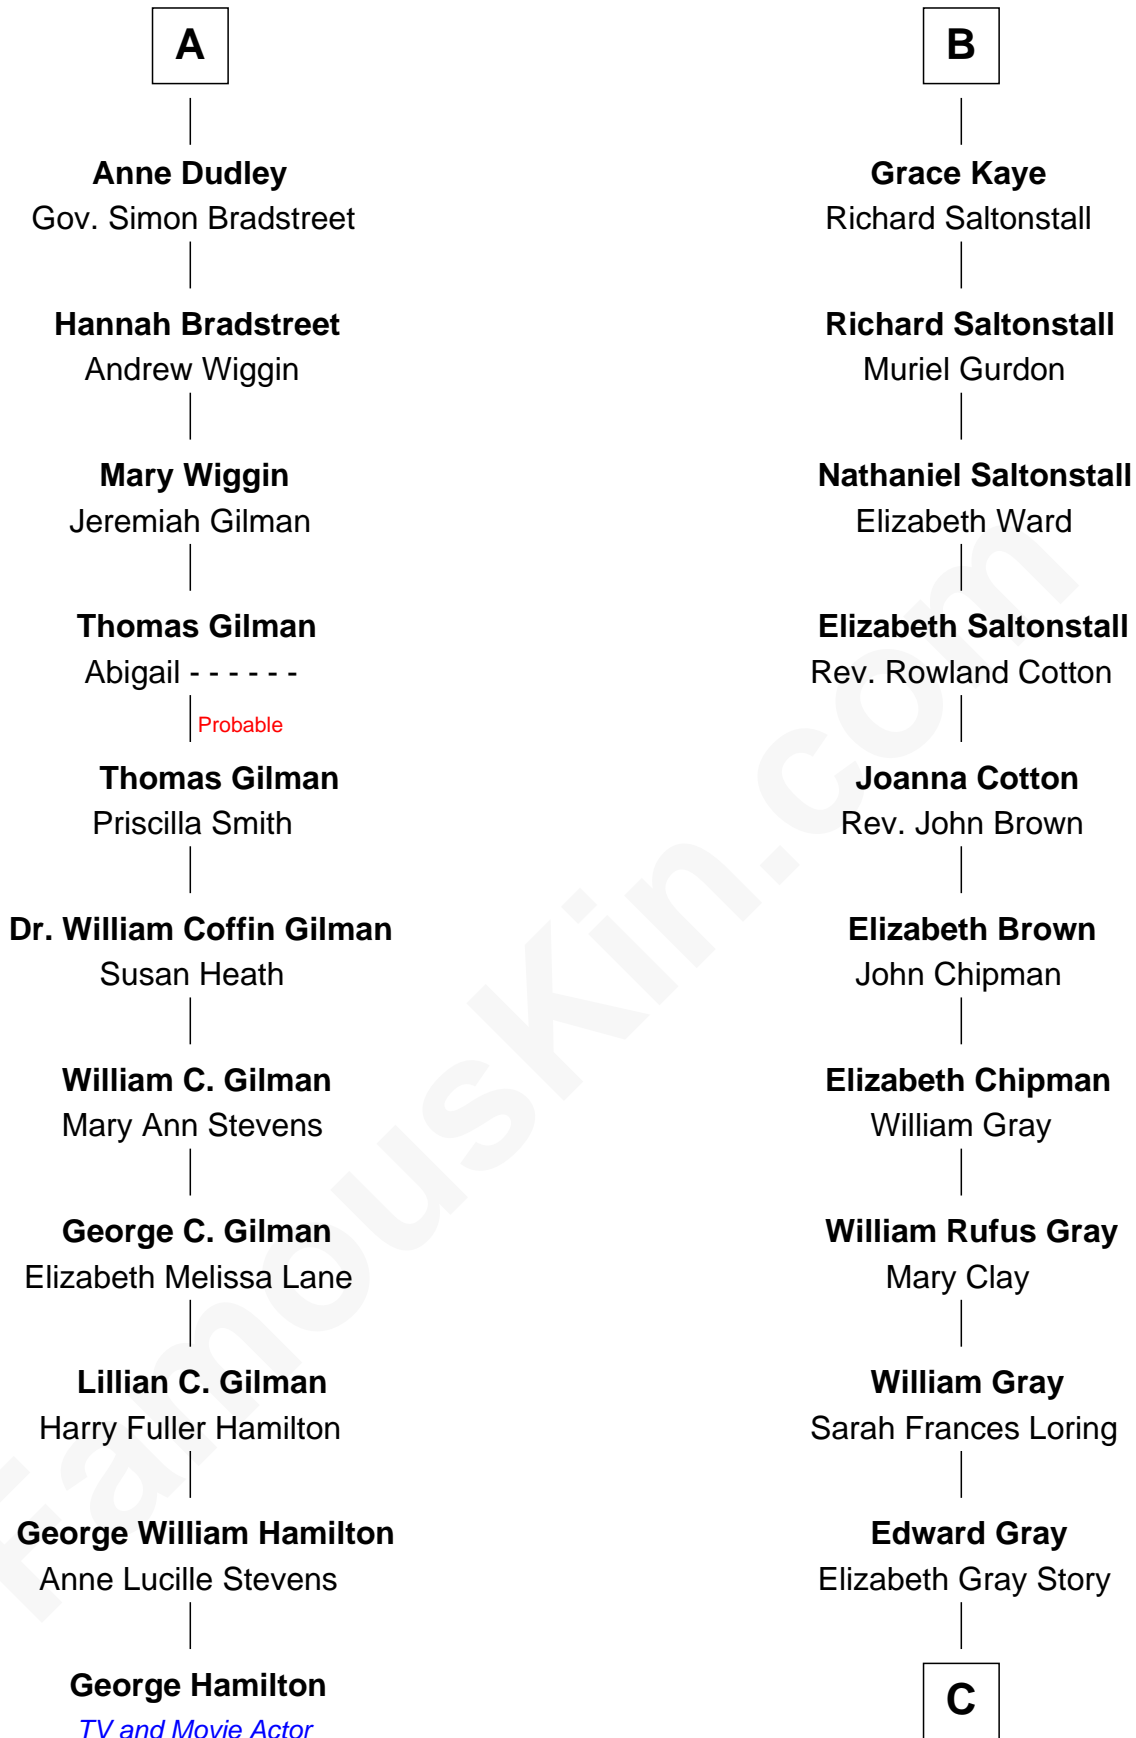

# FamousKin.com Relationship Chart of

**George Hamilton**

*TV and Movie Actor*

17th cousin 2 times removed of

**Story Musgrave**

*NASA Astronaut*

C

**Marguerite Gray**  
John Butler Swann

**Marguerite Swann**  
Percy Musgrave

**Story Musgrave**  
*NASA Astronaut*

FamousKin.com