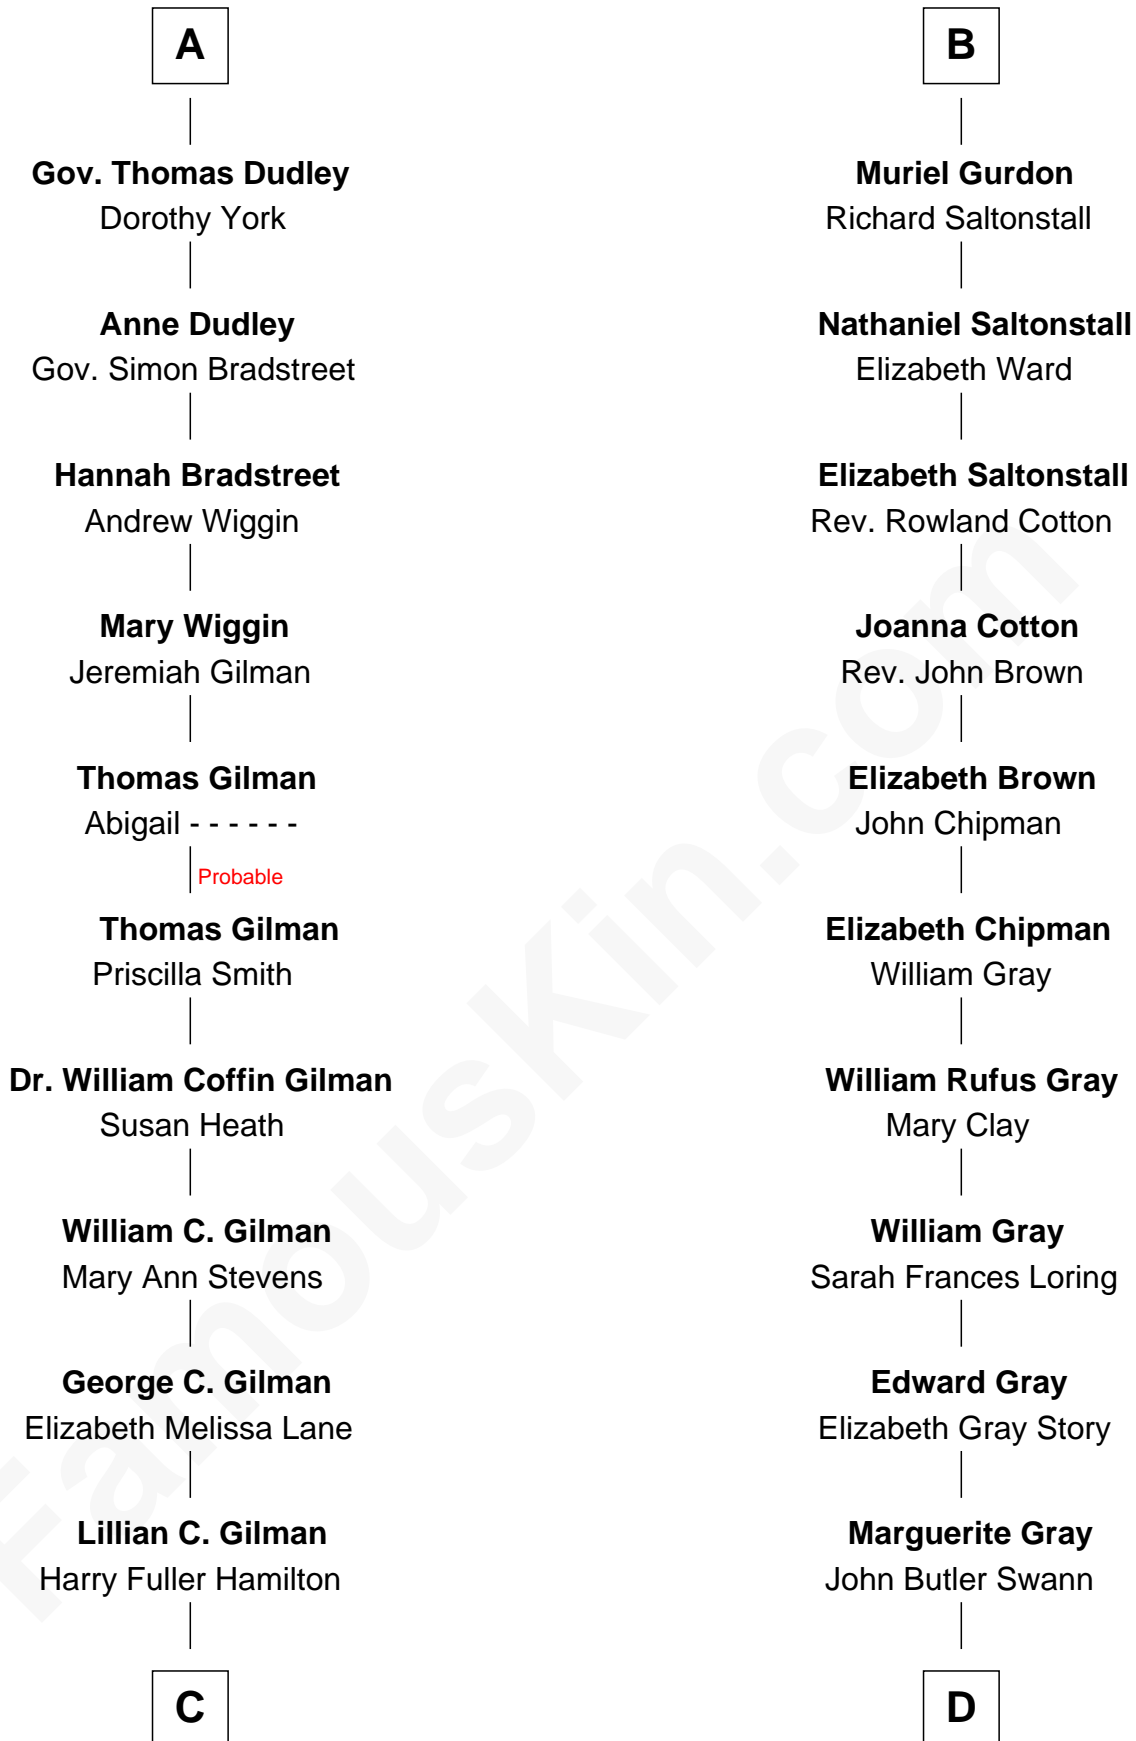

FamousKin.com Relationship Chart of

George Hamilton

TV and Movie Actor

18th cousin of

Story Musgrave

NASA Astronaut

Sir Reynold Grey

Margaret de Ros

Margaret Grey
Sir William Bonville

William Bonville
Elizabeth Harington

William Bonville
Katherine Neville

Cecily Bonville
Thomas Grey

Cecily Grey
Sir John Sutton

Sir Henry Dudley
----- Ashton

Probable

Roger Dudley
Susanna Thorne

A

Sir John Grey
Constance de Holand

Alice Grey
Sir William Knyvet

Sir Edmund Knyvet
Eleanor Tyrrel

Edmund Knyvet
Jane Bouchier

John Knyvet
Agnes Harcourt

Abigail Knyvet
Martin Sedley

Muriel Sedley
Brampton Gurdon

B

FamousKin.com