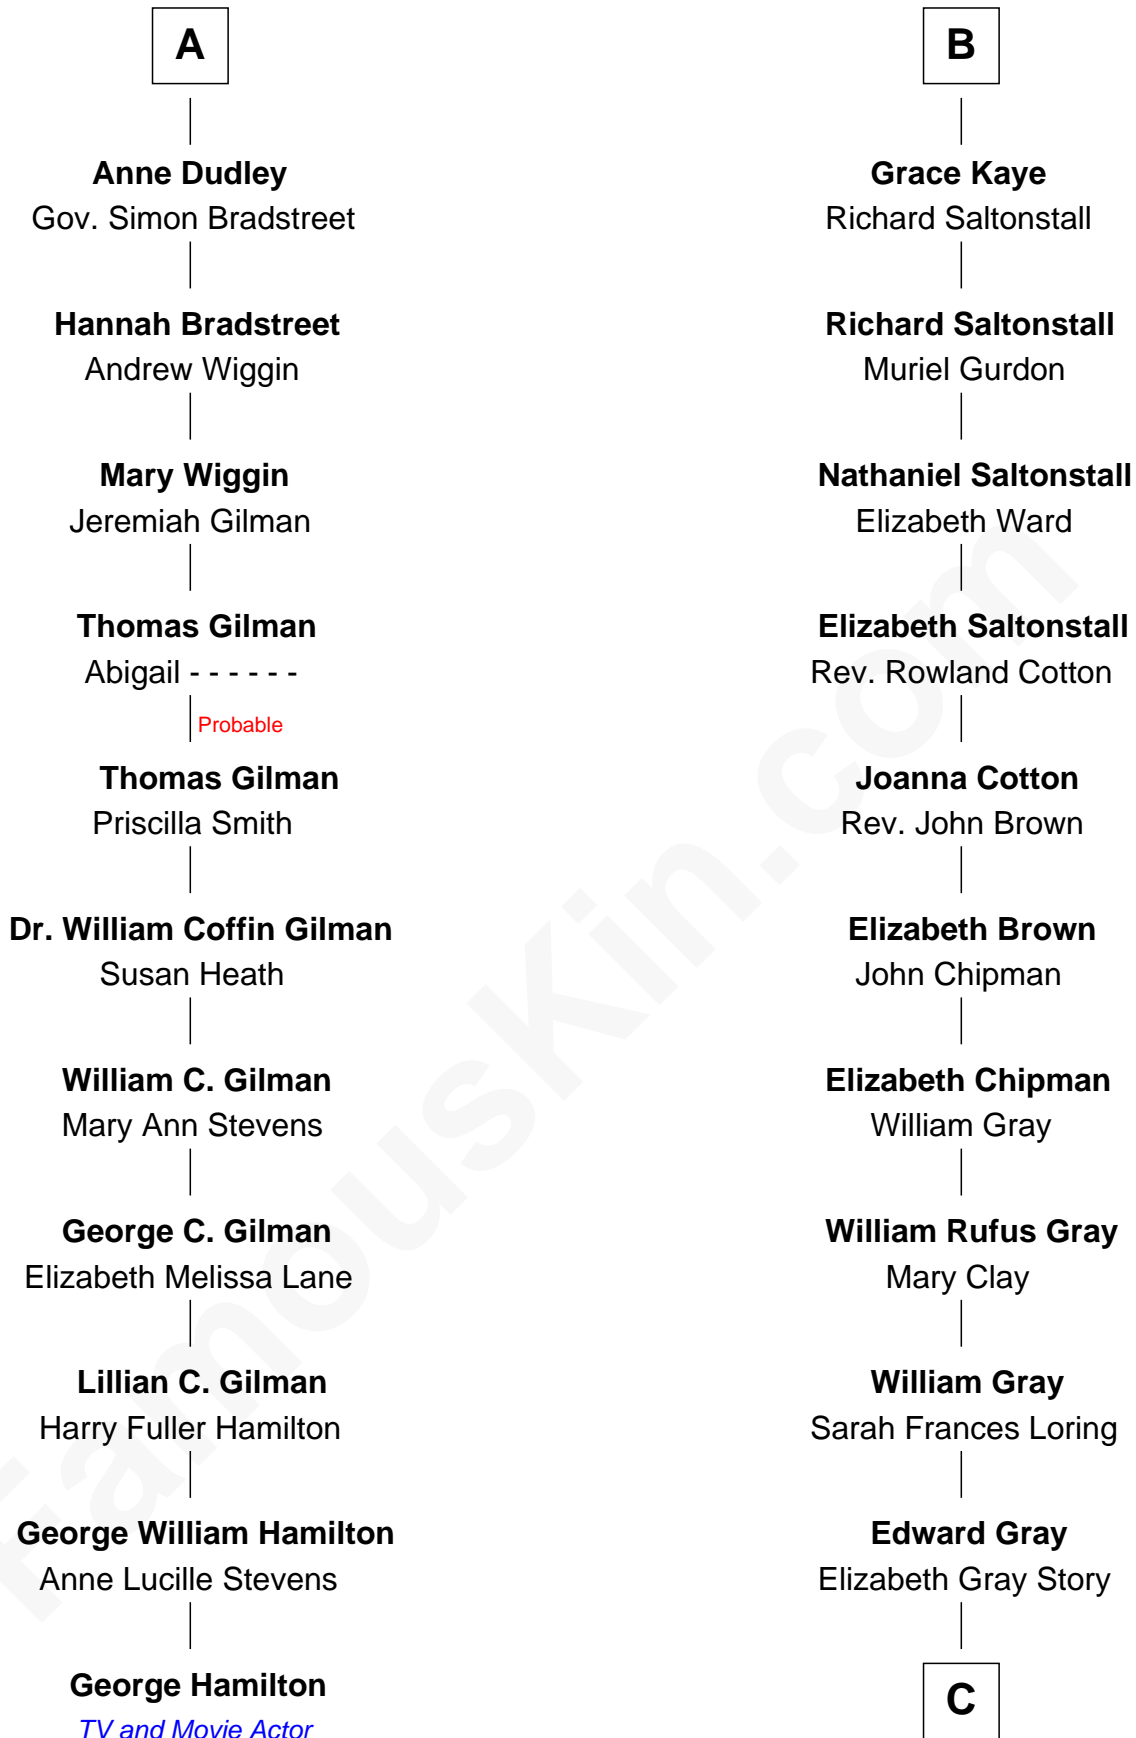

FamousKin.com Relationship Chart of

George Hamilton

TV and Movie Actor

17th cousin 2 times removed of

Story Musgrave

NASA Astronaut

Sir Ralph Neville

Joan Beaufort

Katherine Neville
Sir Thomas Strangeways

Joan Strangeways
Sir William Willoughby

Cecily Willoughby
Sir Edward Sutton

Sir John Sutton
Cecily Grey

Sir Henry Dudley
----- Ashton

Probable

Roger Dudley
Susanna Thorne

Gov. Thomas Dudley
Dorothy York

A

Eleanor Neville
Sir Henry Percy

Sir Henry Percy
Eleanor Poynings

Margaret Percy
Sir William Gascoigne

Dorothy Gascoigne
Sir Ninian Markenfield

Alice Markenfield
Sir Robert Mauleverer

Dorothy Mauleverer
John Kaye

Robert Kaye
Anne Flower

B

C

Marguerite Gray
John Butler Swann

Marguerite Swann
Percy Musgrave

Story Musgrave
NASA Astronaut

FamousKin.com