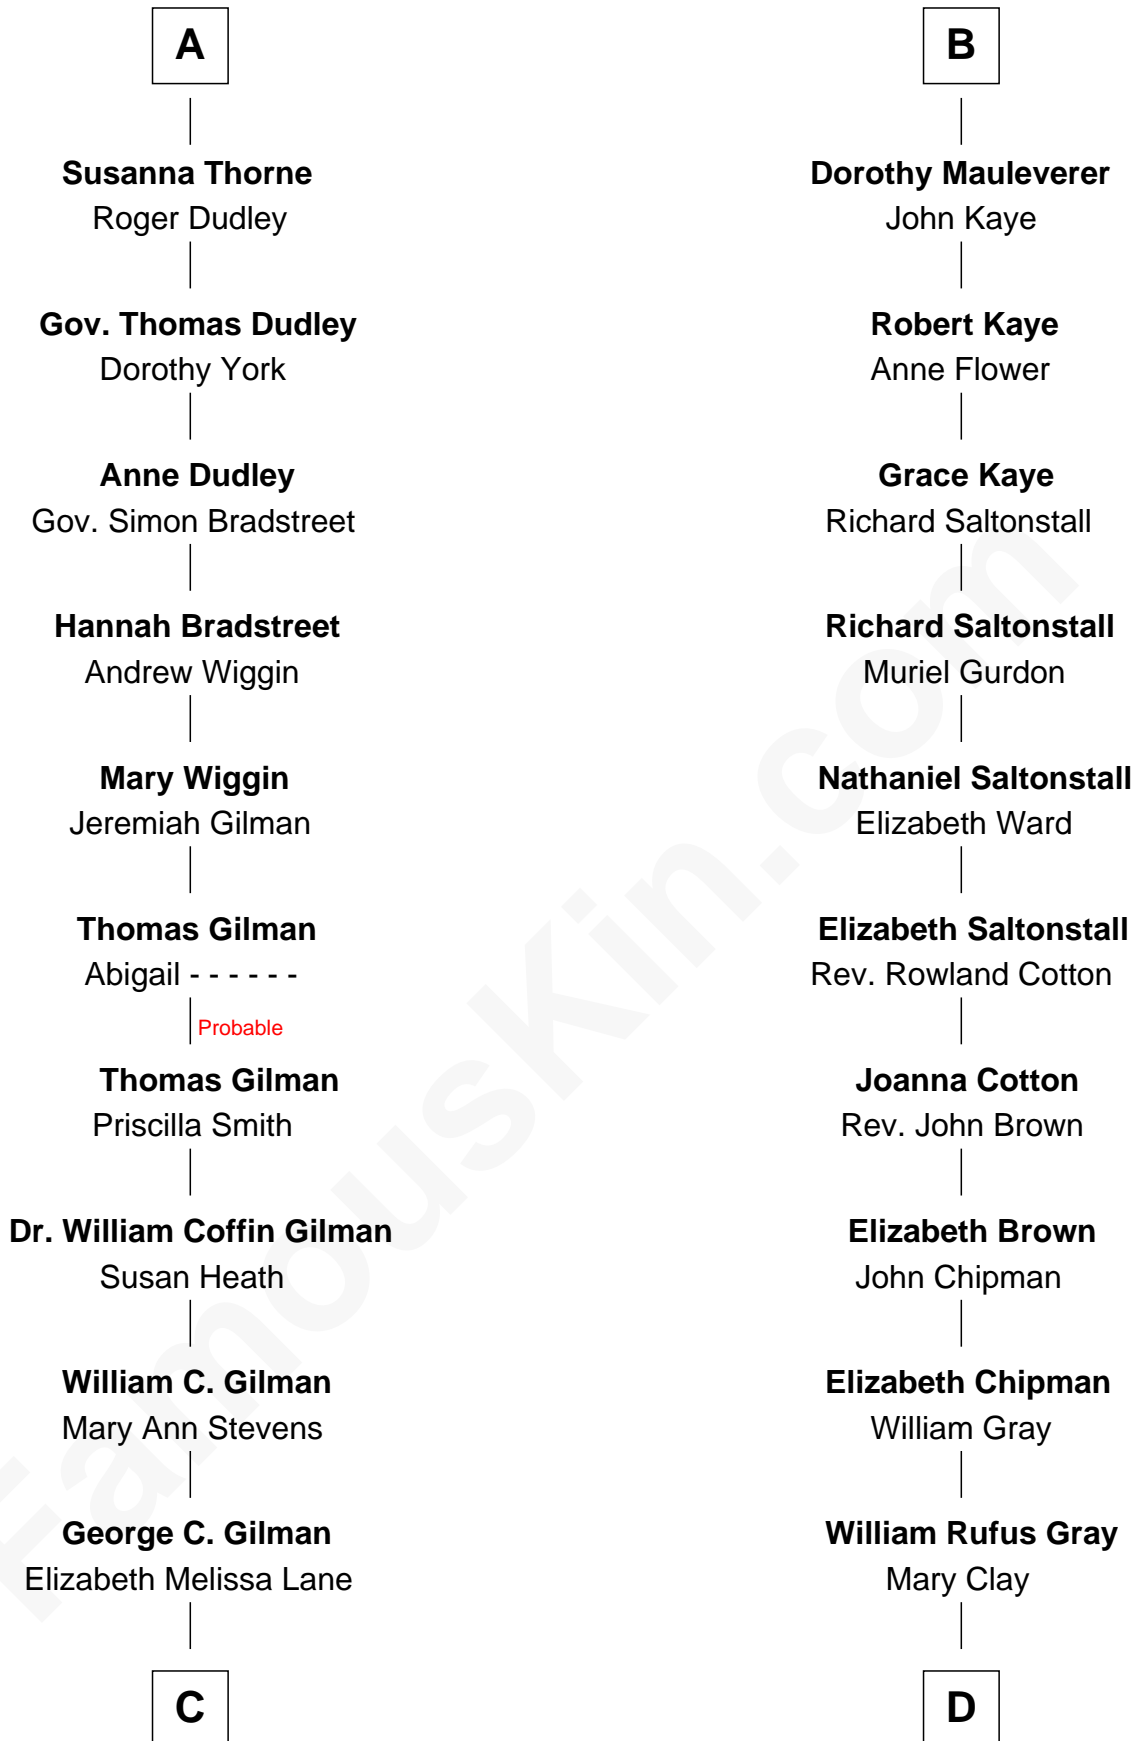

FamousKin.com Relationship Chart of

George Hamilton

TV and Movie Actor

19th cousin 2 times removed of

Story Musgrave

NASA Astronaut

Sir John Grey

Avice Marmion

C

Lillian C. Gilman
Harry Fuller Hamilton

George William Hamilton
Anne Lucille Stevens

George Hamilton
TV and Movie Actor

D

William Gray
Sarah Frances Loring

Edward Gray
Elizabeth Gray Story

Marguerite Gray
John Butler Swann

Marguerite Swann
Percy Musgrave

Story Musgrave
NASA Astronaut