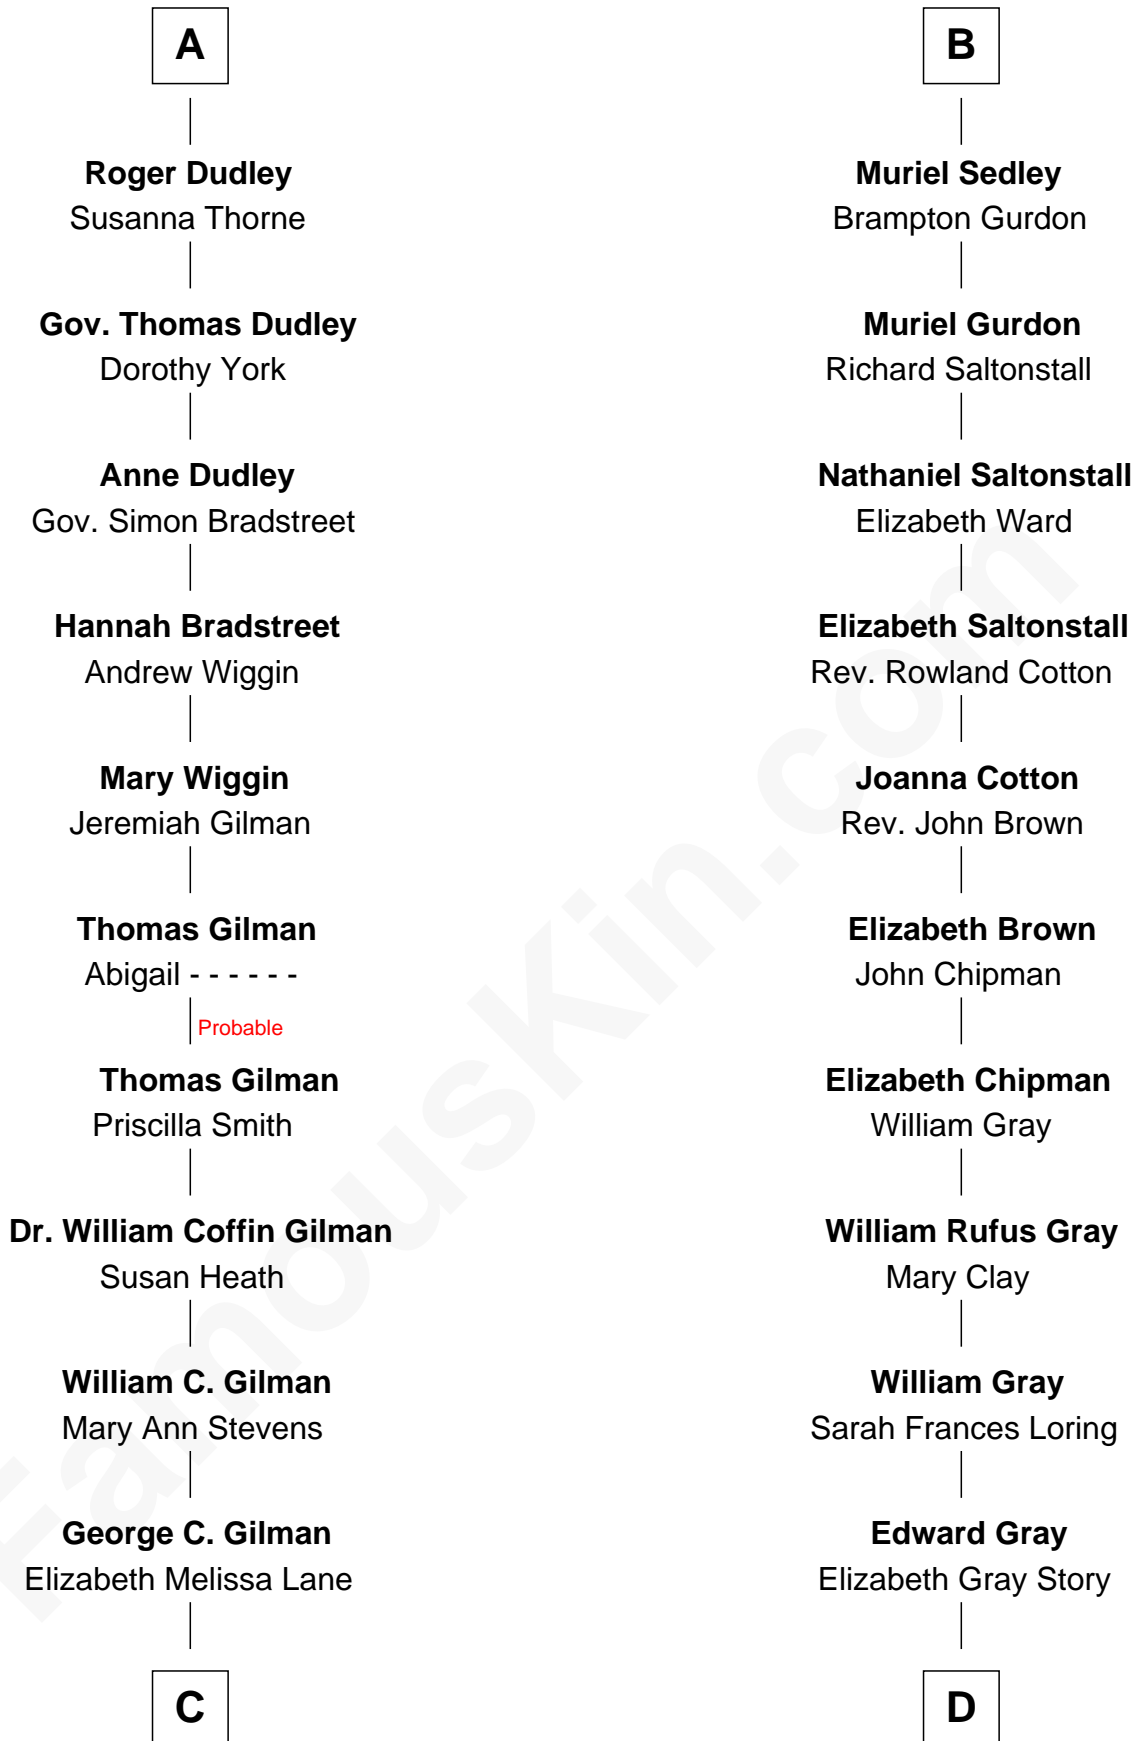

FamousKin.com Relationship Chart of

George Hamilton

TV and Movie Actor

19th cousin of

Story Musgrave

NASA Astronaut

Thomas Holand
Joan Plantagenet

Sir Thomas de Holand

Elizabeth of Lancaster

Constance de Holand

Sir John Grey

Alice Grey

Sir William Knyvet

Sir Edmund Knyvet

Eleanor Tyrrel

Edmund Knyvet

Jane Bouchier

John Knyvet

Agnes Harcourt

Abigail Knyvet

Martin Sedley

B

C

Lillian C. Gilman
Harry Fuller Hamilton

George William Hamilton
Anne Lucille Stevens

George Hamilton
TV and Movie Actor

D

Marguerite Gray
John Butler Swann

Marguerite Swann
Percy Musgrave

Story Musgrave
NASA Astronaut

FamousKin.com