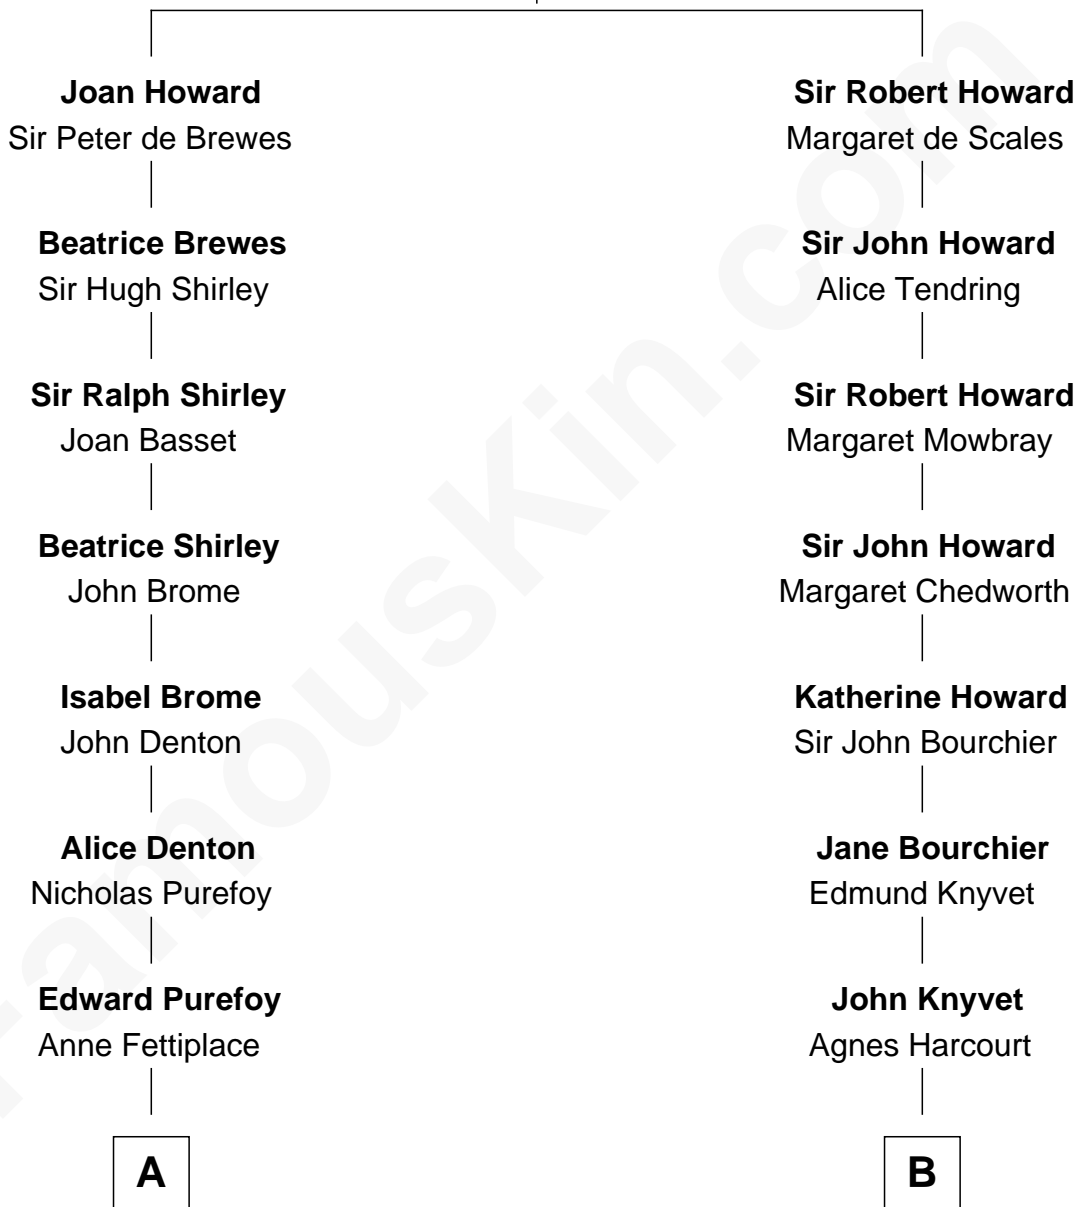

FamousKin.com Relationship Chart of

George Hamilton

TV and Movie Actor

20th cousin of

Story Musgrave

NASA Astronaut

Sir John Howard

Alice de Bois

C

George C. Gilman
Elizabeth Melissa Lane

Lillian C. Gilman
Harry Fuller Hamilton

George William Hamilton
Anne Lucille Stevens

George Hamilton
TV and Movie Actor

D

Edward Gray
Elizabeth Gray Story

Marguerite Gray
John Butler Swann

Marguerite Swann
Percy Musgrave

Story Musgrave
NASA Astronaut