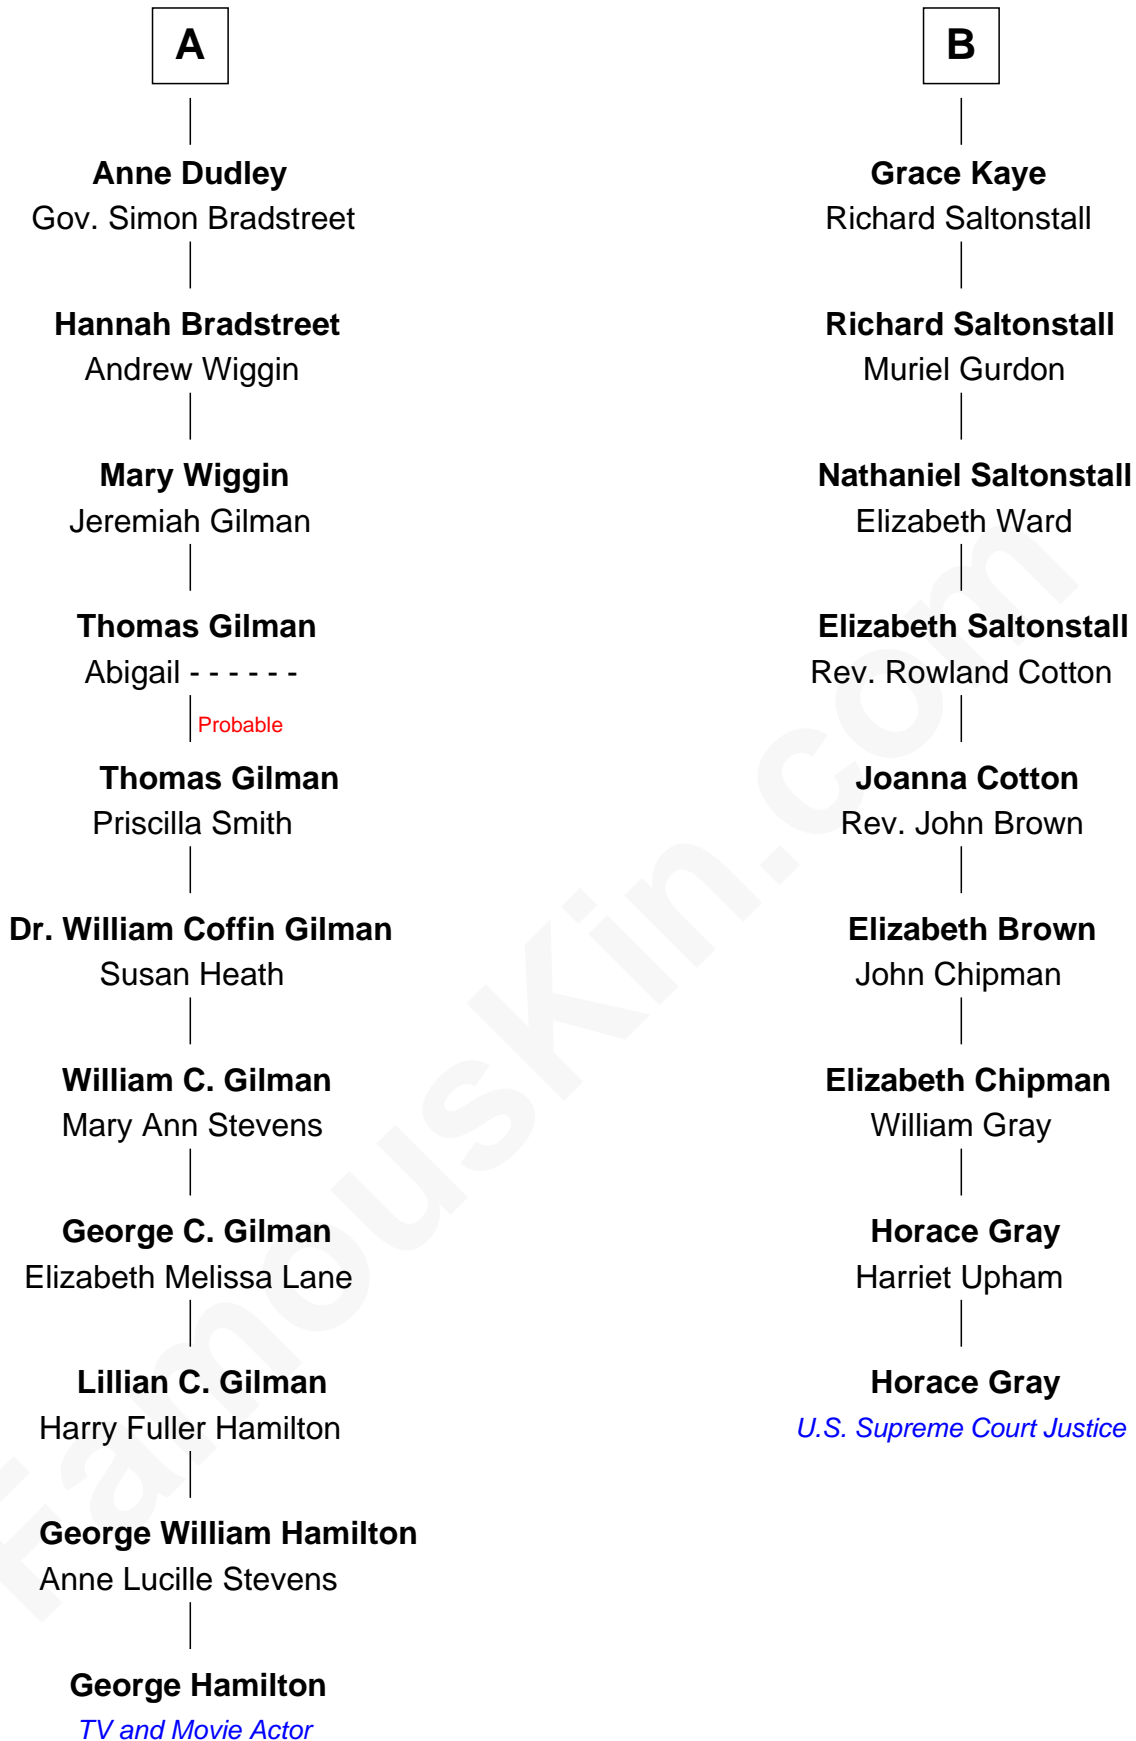

# FamousKin.com Relationship Chart of

**George Hamilton**

*TV and Movie Actor*

15th cousin 2 times removed of

**Horace Gray**

*U.S. Supreme Court Justice*

George Hamilton photo by [Angela George](#) (CC BY-SA 3.0)