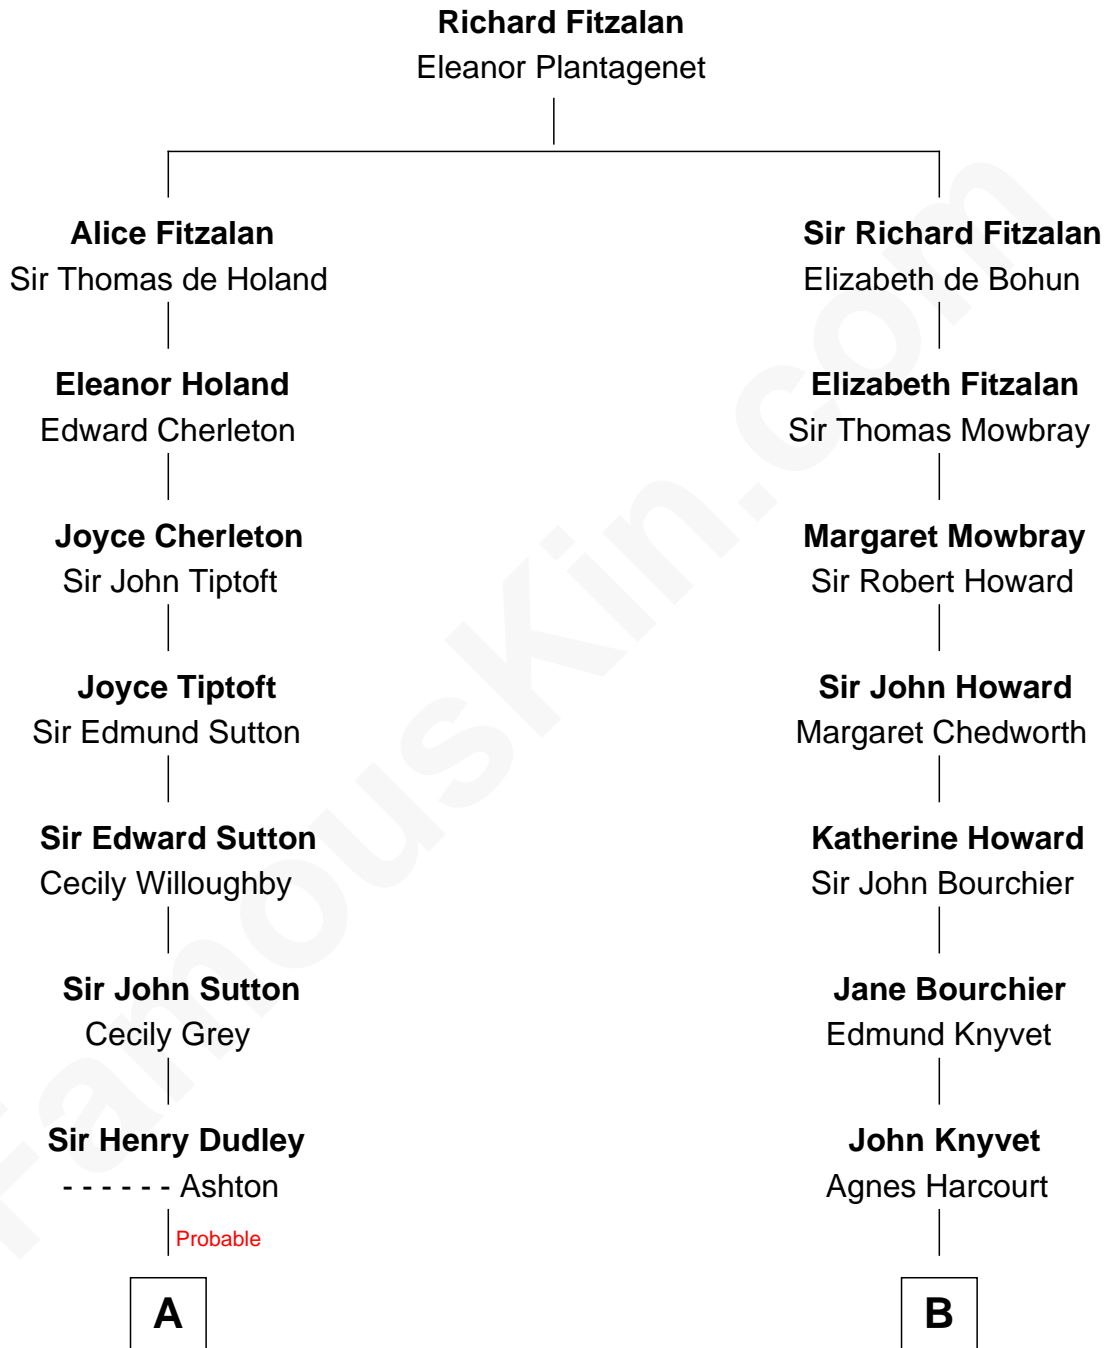

# FamousKin.com Relationship Chart of

**George Hamilton**

*TV and Movie Actor*

16th cousin 3 times removed of

**Horace Gray**

*U.S. Supreme Court Justice*

**C**

—  
**Lillian C. Gilman**  
Harry Fuller Hamilton

—  
**George William Hamilton**  
Anne Lucille Stevens

—  
**George Hamilton**  
*TV and Movie Actor*

FamousKin.com

George Hamilton photo by [Angela George](#) [\(CC BY-SA 3.0\)](#)