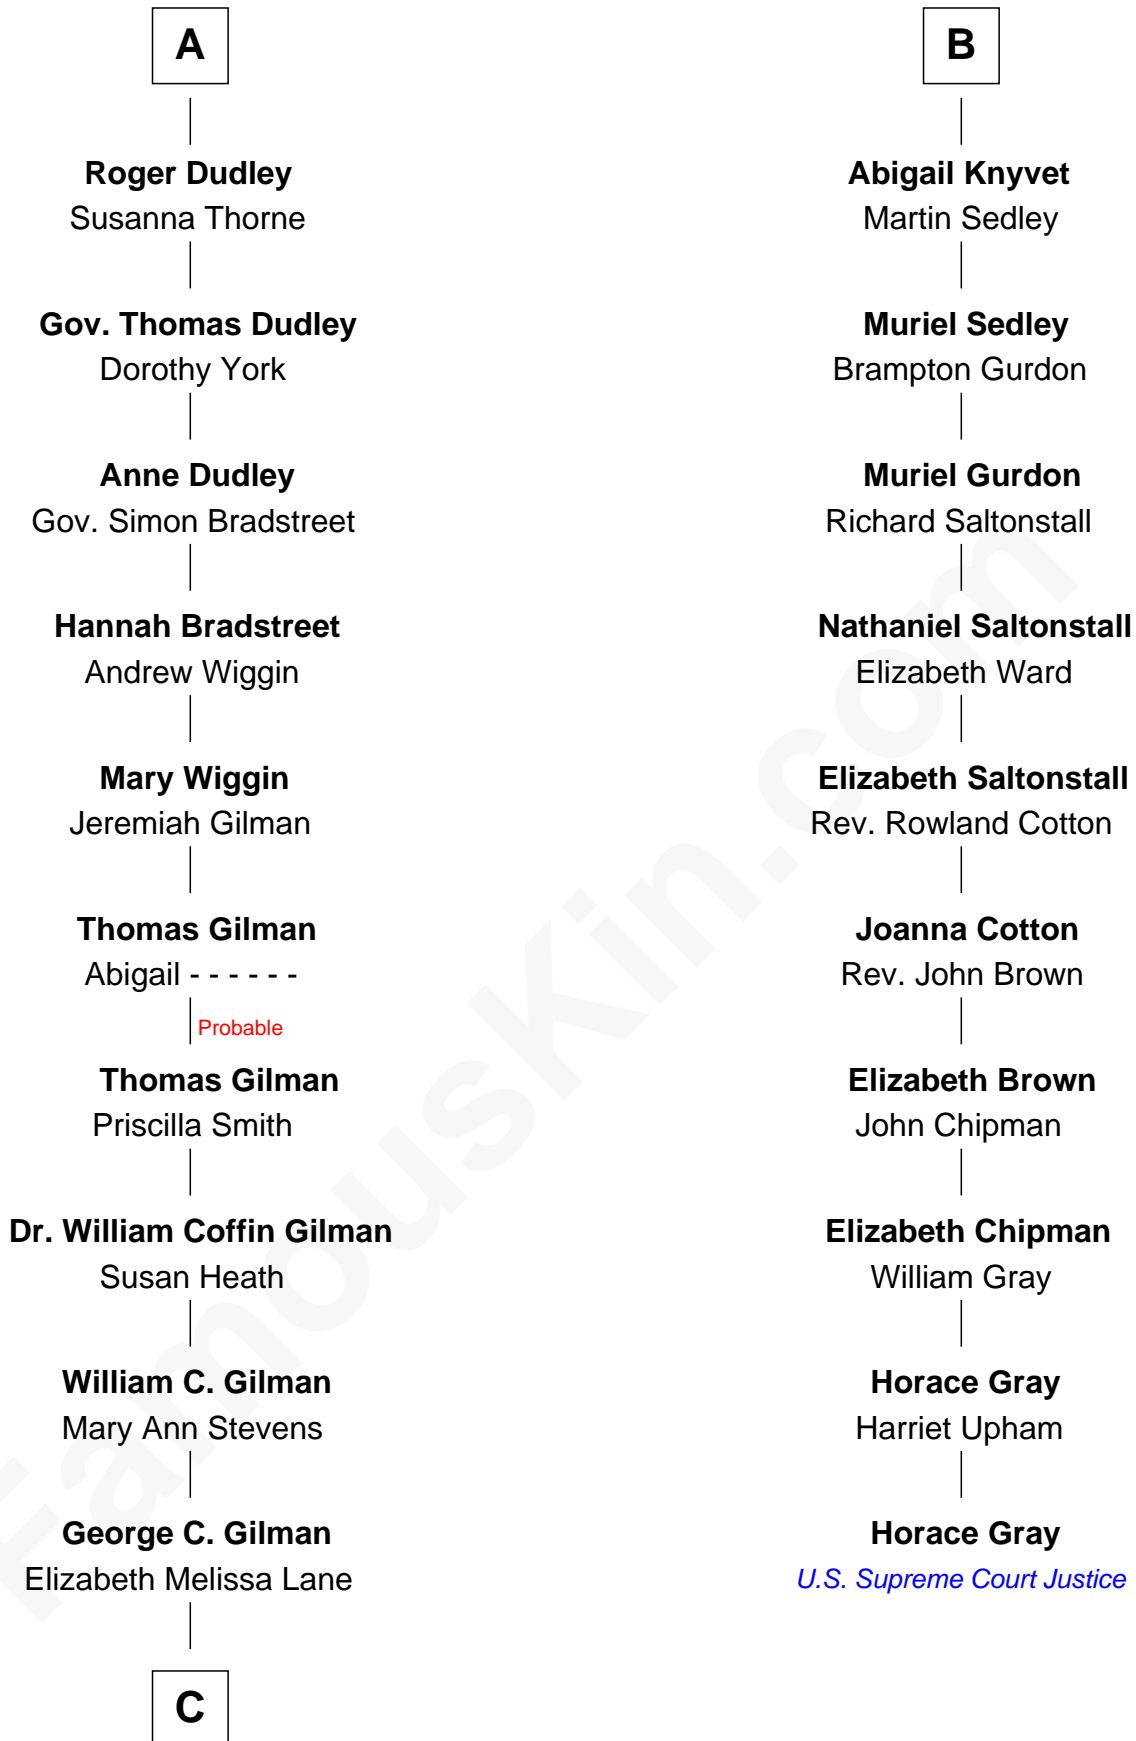

# FamousKin.com Relationship Chart of

**George Hamilton**

*TV and Movie Actor*

16th cousin 3 times removed of

**Horace Gray**

*U.S. Supreme Court Justice*

**C**

—  
**Lillian C. Gilman**  
Harry Fuller Hamilton

—  
**George William Hamilton**  
Anne Lucille Stevens

—  
**George Hamilton**  
*TV and Movie Actor*

FamousKin.com

George Hamilton photo by [Angela George](#) [\(CC BY-SA 3.0\)](#)