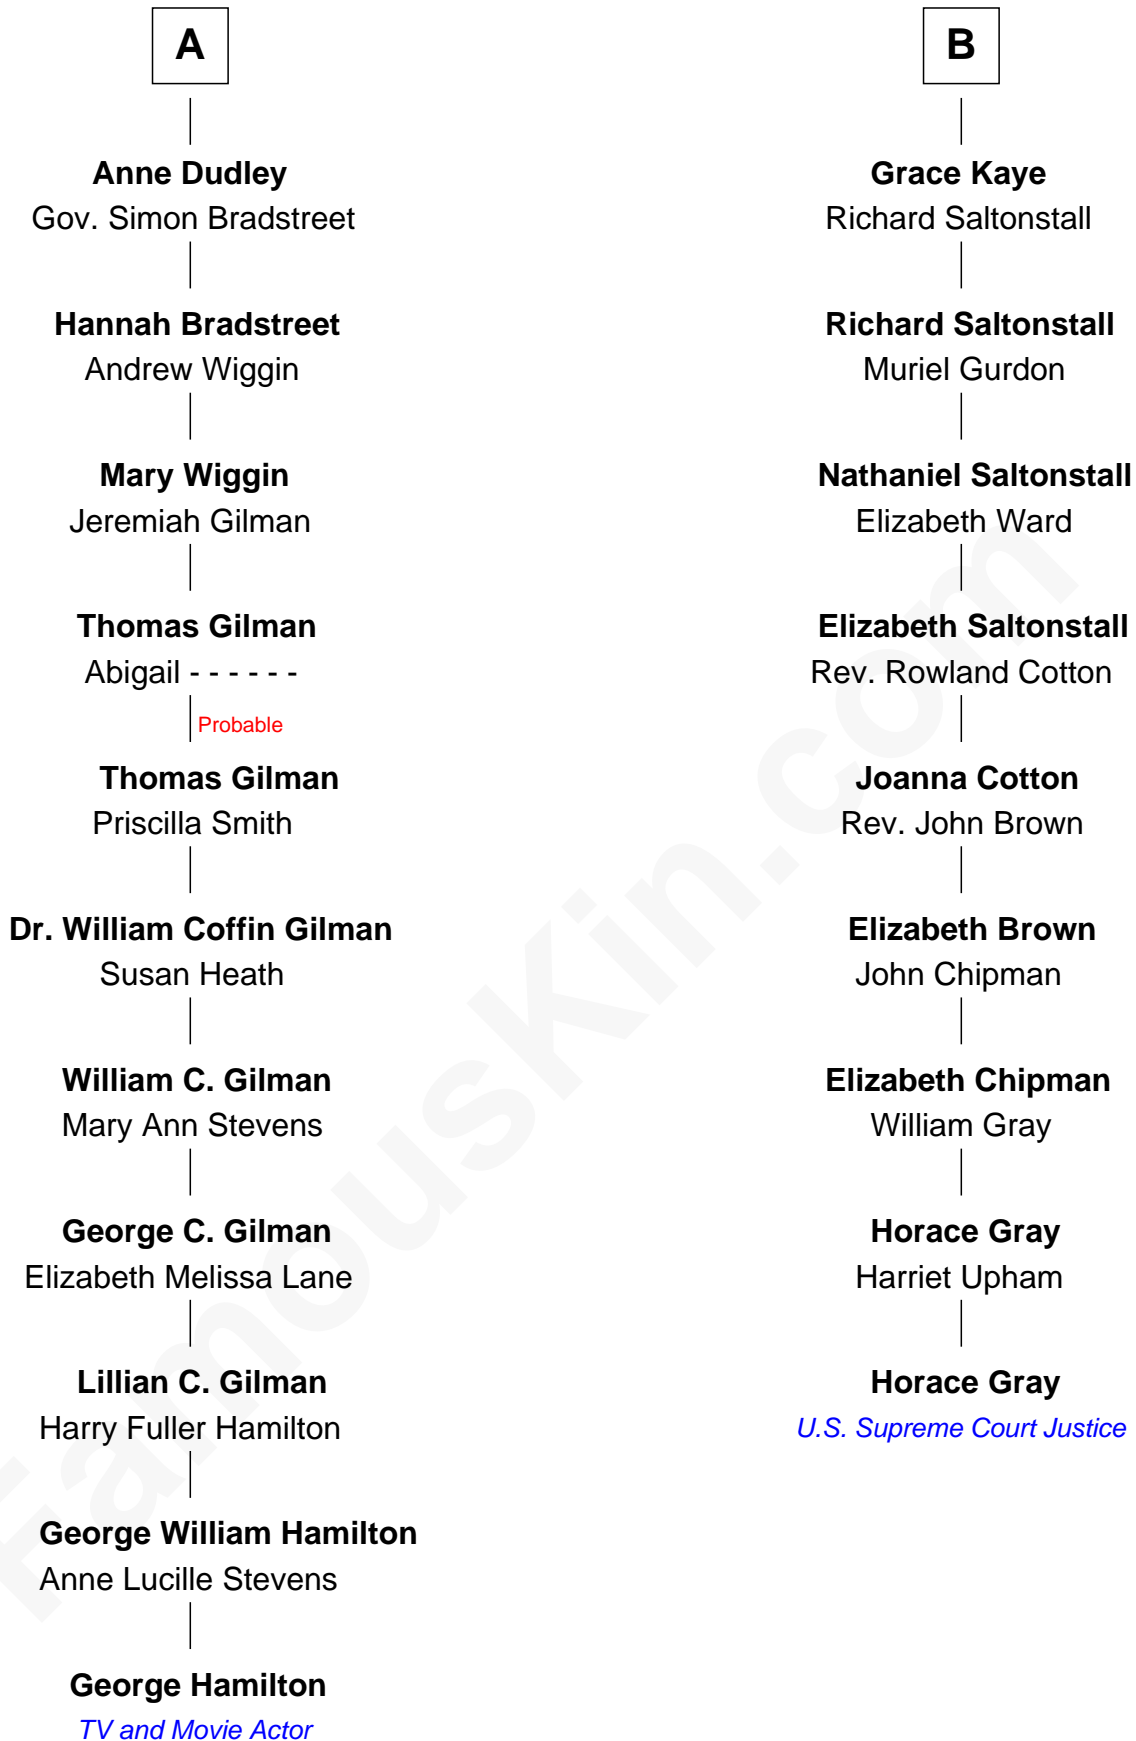

FamousKin.com Relationship Chart of

George Hamilton

TV and Movie Actor

15th cousin 2 times removed of

Horace Gray

U.S. Supreme Court Justice

Sir Ralph Neville

Joan Beaufort

Katherine Neville
Sir Thomas Strangeways

Joan Strangeways
Sir William Willoughby

Cecily Willoughby
Sir Edward Sutton

Sir John Sutton
Cecily Grey

Sir Henry Dudley
----- Ashton

Probable

Roger Dudley
Susanna Thorne

Gov. Thomas Dudley
Dorothy York

A

Eleanor Neville
Sir Henry Percy

Sir Henry Percy
Eleanor Poynings

Margaret Percy
Sir William Gascoigne

Dorothy Gascoigne
Sir Ninian Markenfield

Alice Markenfield
Sir Robert Mauleverer

Dorothy Mauleverer
John Kaye

Robert Kaye
Anne Flower

B

George Hamilton photo by [Angela George](#) (CC BY-SA 3.0)